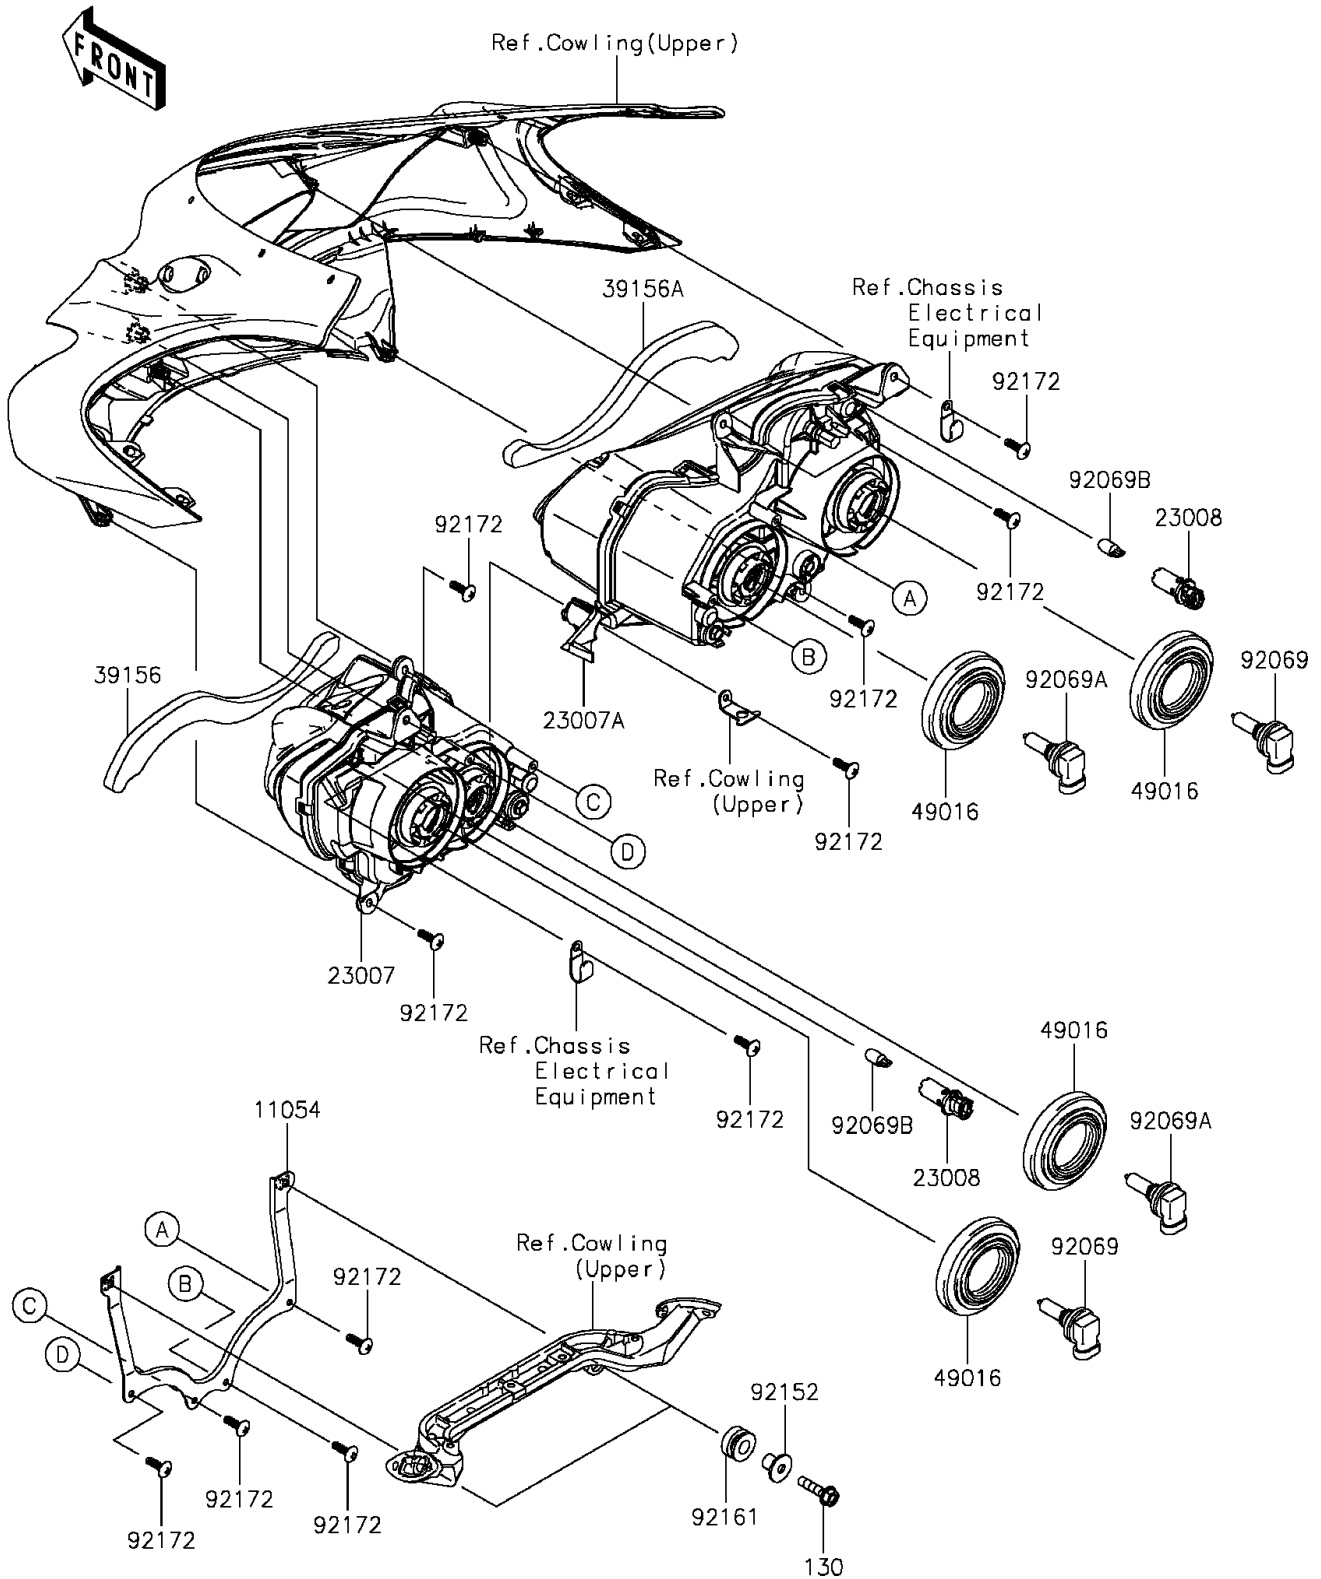

2015 NINJA® ZX™-14R ABS 30TH ANNIVERSARY PARTS DIAGRAM

Headlight(s)

F2710

2015 NINJA® ZX™-14R ABS 30TH ANNIVERSARY PARTS LIST

Headlight(s)

ITEM NAME	PART NUMBER	QUANTITY
-----------	-------------	----------