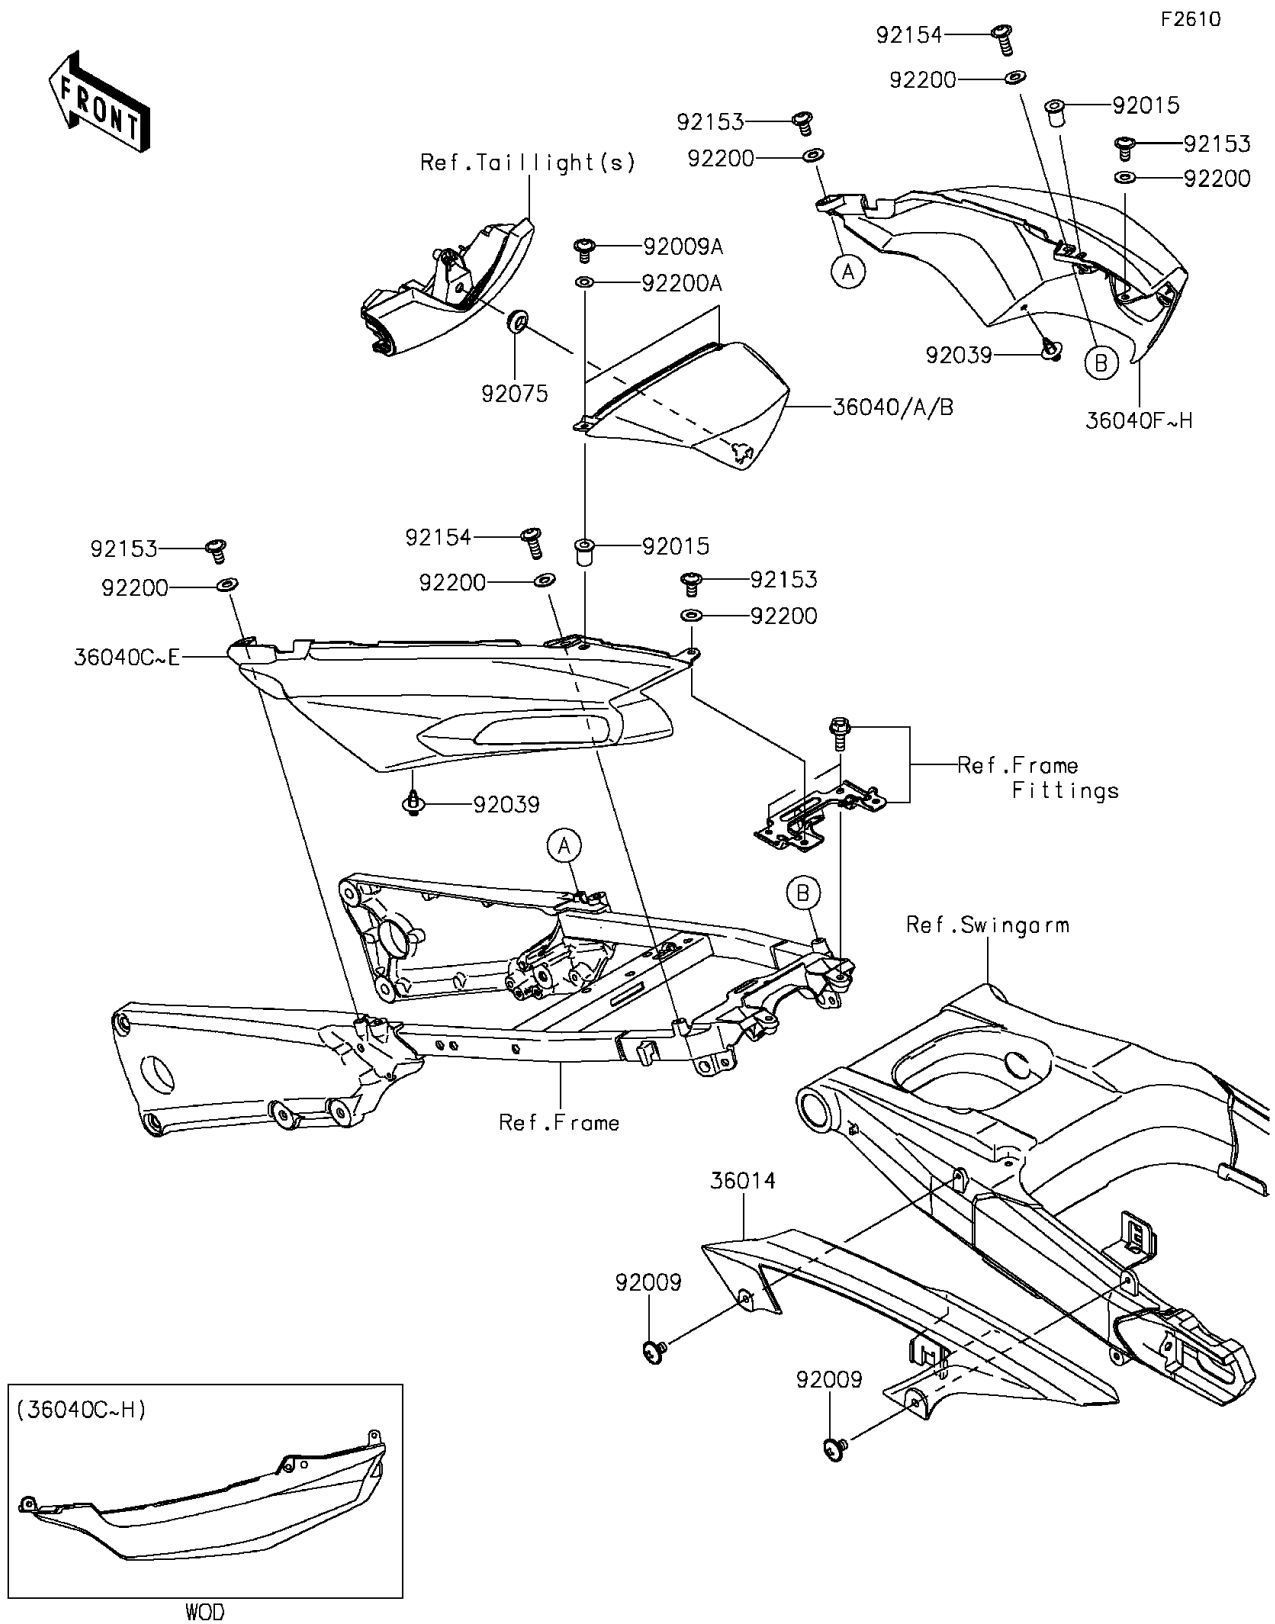

2015 NINJA® ZX™-14R ABS 30TH ANNIVERSARY PARTS DIAGRAM

Side Covers/Chain Cover

2015 NINJA® ZX™-14R ABS 30TH ANNIVERSARY PARTS LIST

Side Covers/Chain Cover

ITEM NAME	PART NUMBER	QUANTITY
-----------	-------------	----------