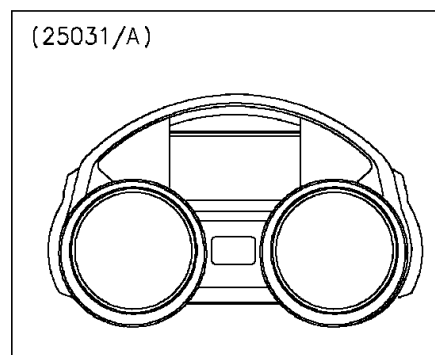

2015 NINJA® ZX™-14R ABS 30TH ANNIVERSARY PARTS DIAGRAM

Meter(s)

F2530

WOD

2015 NINJA® ZX™-14R ABS 30TH ANNIVERSARY PARTS LIST

Meter(s)

ITEM NAME

PART NUMBER