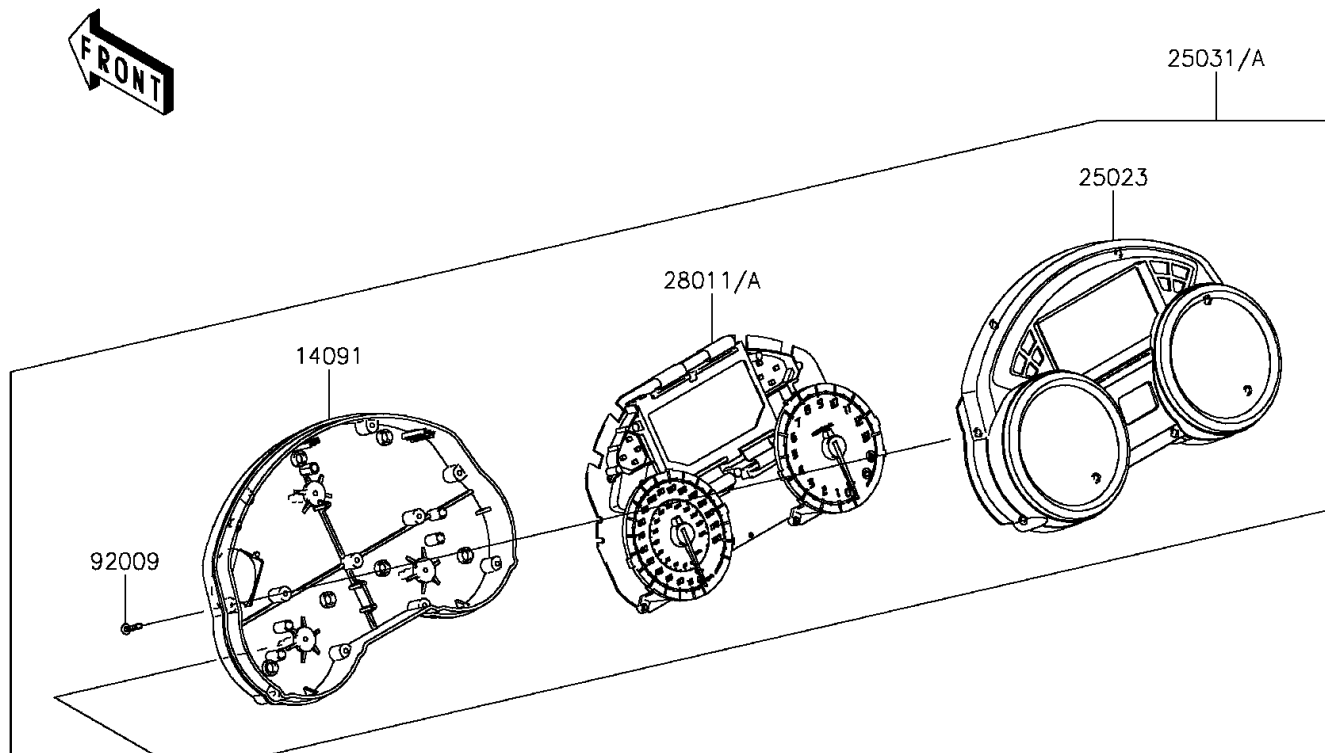

2015 NINJA® ZX™-14R ABS 30TH ANNIVERSARY PARTS DIAGRAM

Meter(s)

F2530

WOD

2015 NINJA® ZX™-14R ABS 30TH ANNIVERSARY PARTS LIST

Meter(s)

ITEM NAME

PART NUMBER

QUANTITY
