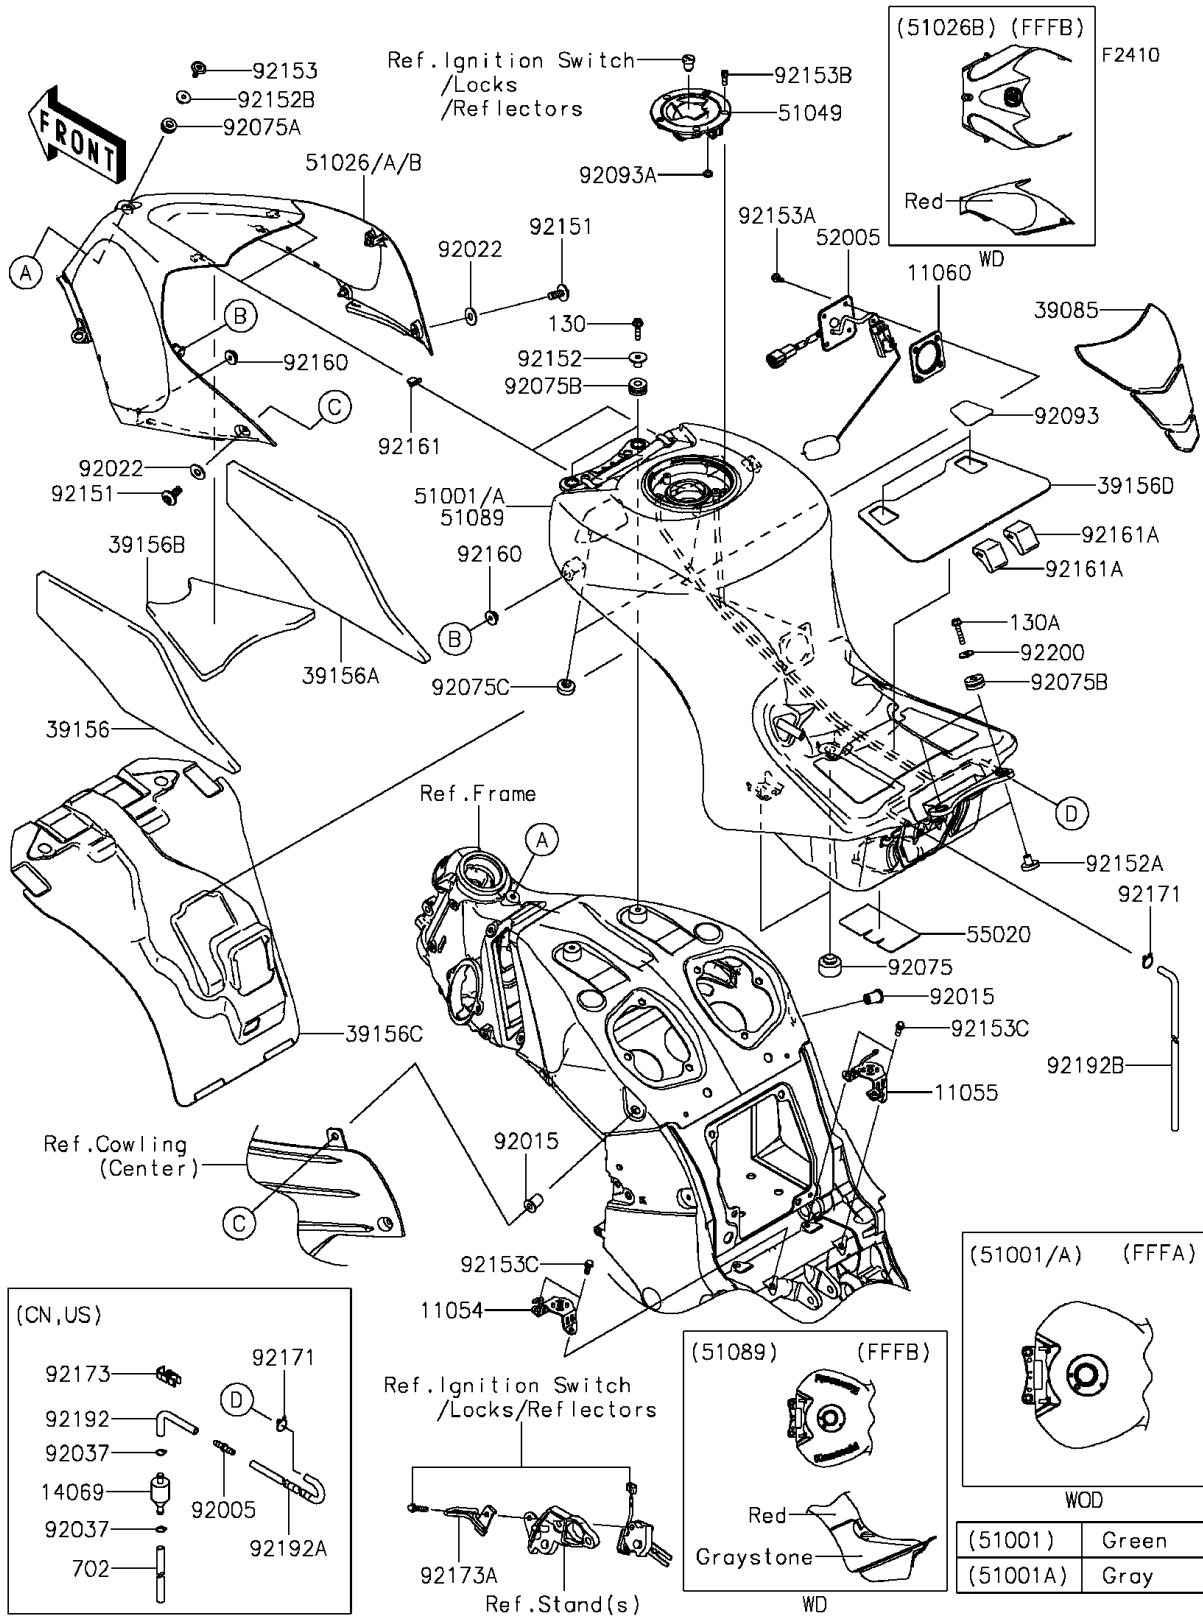

## 2015 NINJA® ZX™-14R ABS 30TH ANNIVERSARY PARTS DIAGRAM

Fuel Tank

## 2015 NINJA® ZX™-14R ABS 30TH ANNIVERSARY PARTS LIST

Fuel Tank

ITEM NAME	PART NUMBER	QUANTITY
-----------	-------------	----------