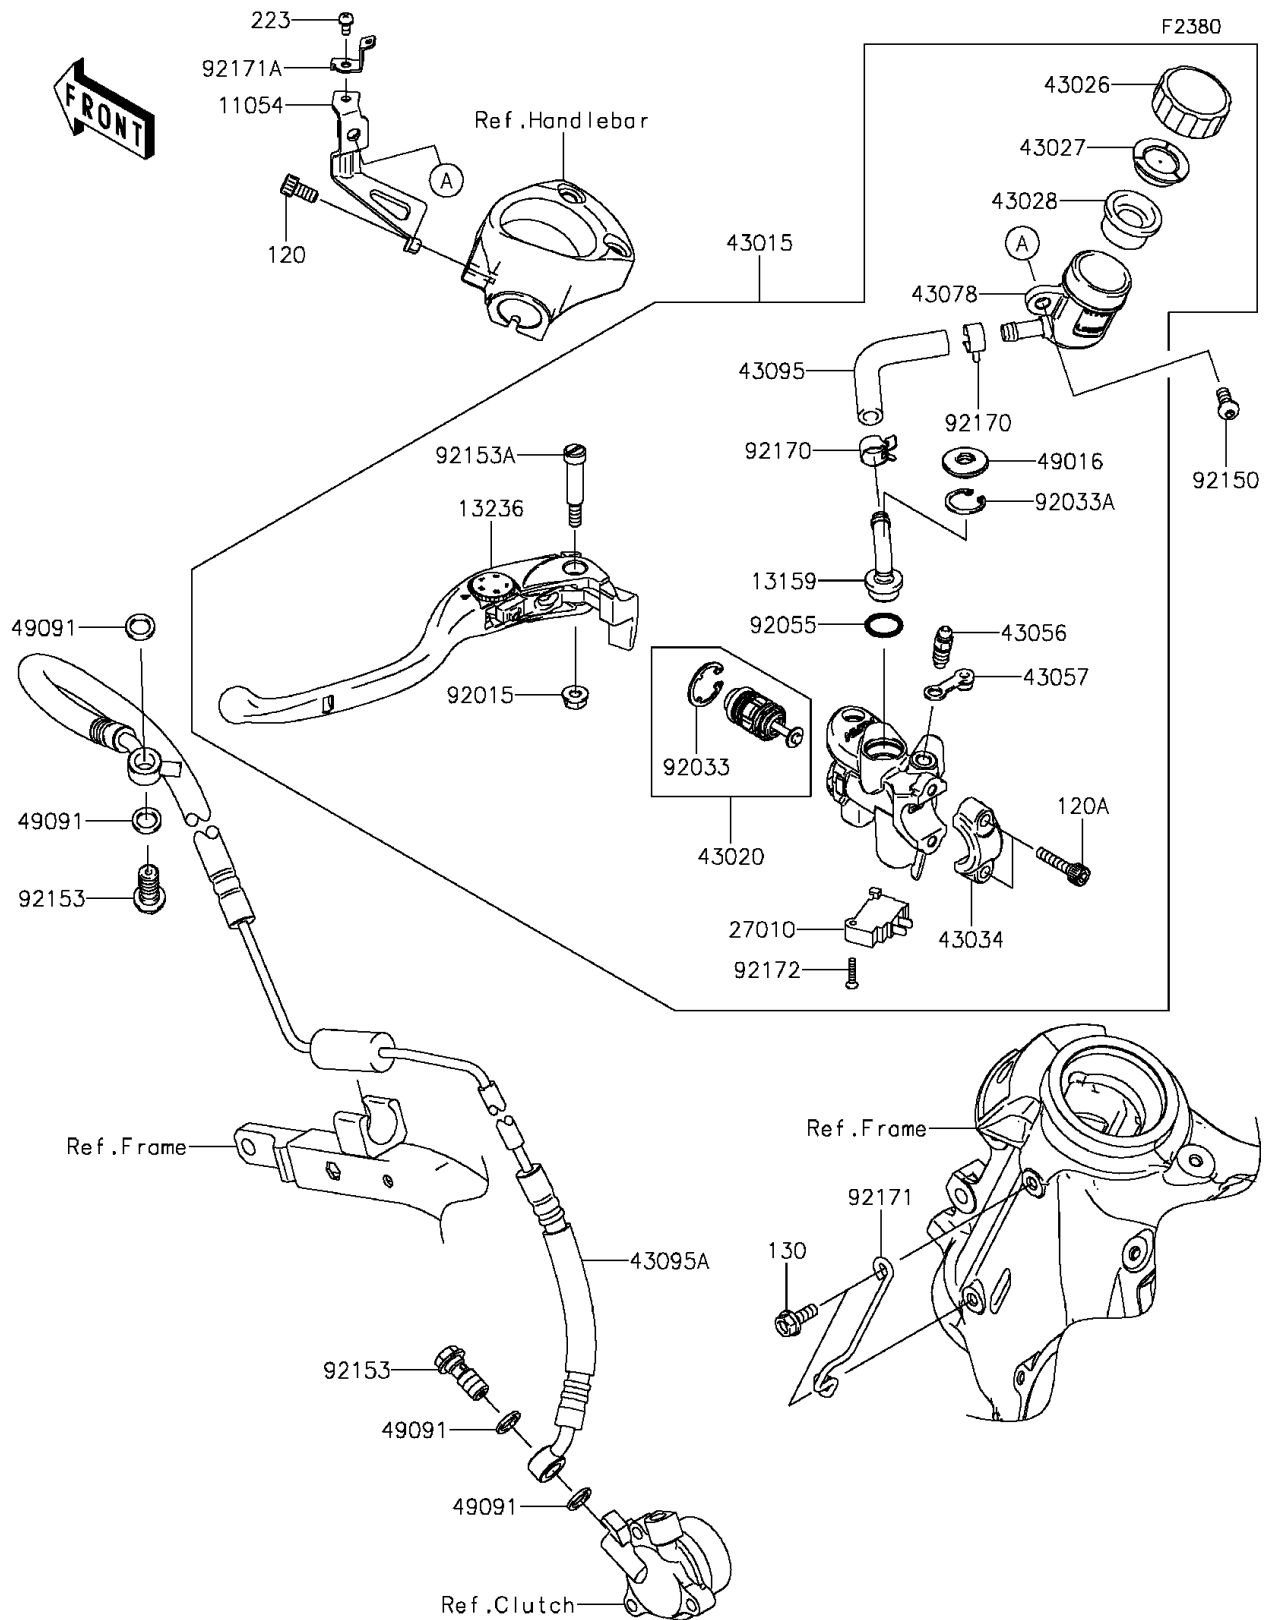

2015 NINJA® ZX™-14R ABS 30TH ANNIVERSARY PARTS DIAGRAM

Clutch Master Cylinder

2015 NINJA® ZX™-14R ABS 30TH ANNIVERSARY PARTS LIST

Clutch Master Cylinder

ITEM NAME	PART NUMBER	QUANTITY
-----------	-------------	----------