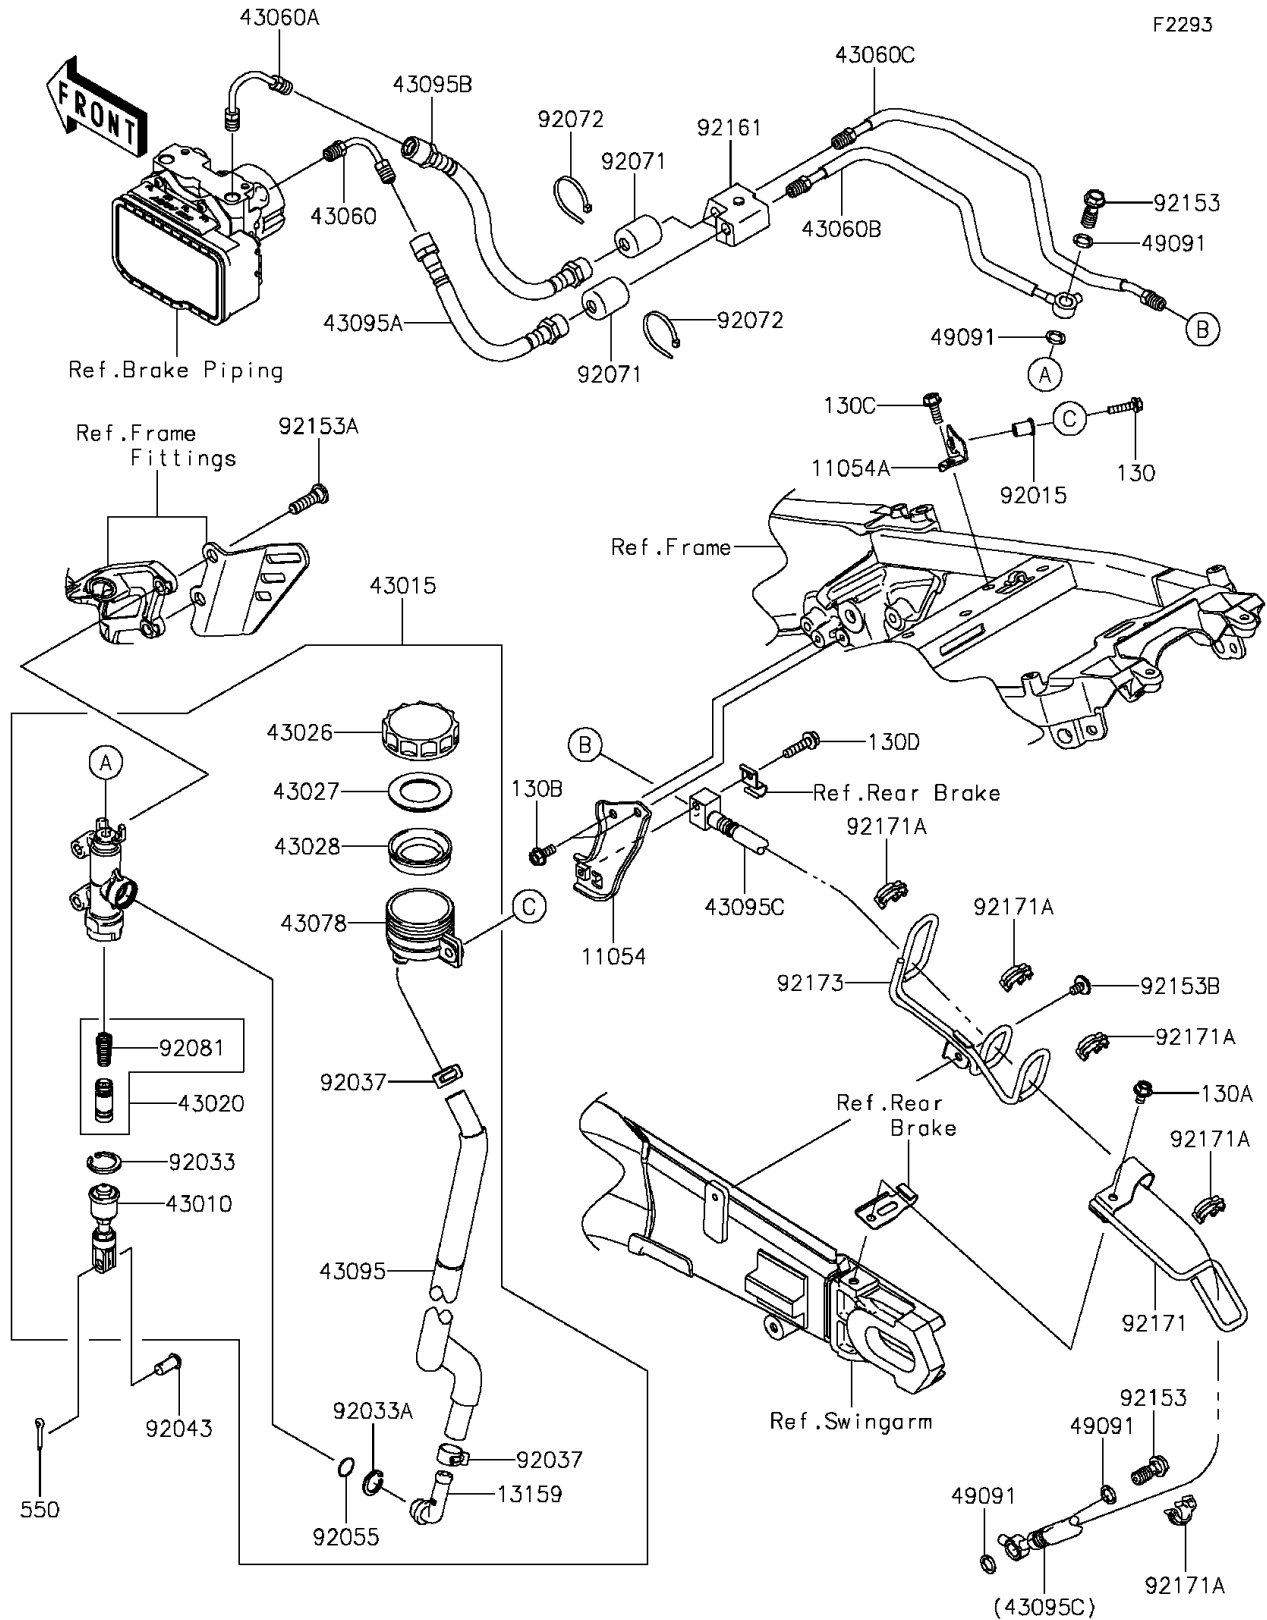

2015 NINJA® ZX™-14R ABS 30TH ANNIVERSARY PARTS DIAGRAM

Rear Master Cylinder

2015 NINJA® ZX™-14R ABS 30TH ANNIVERSARY PARTS LIST

Rear Master Cylinder

ITEM NAME	PART NUMBER	QUANTITY
-----------	-------------	----------