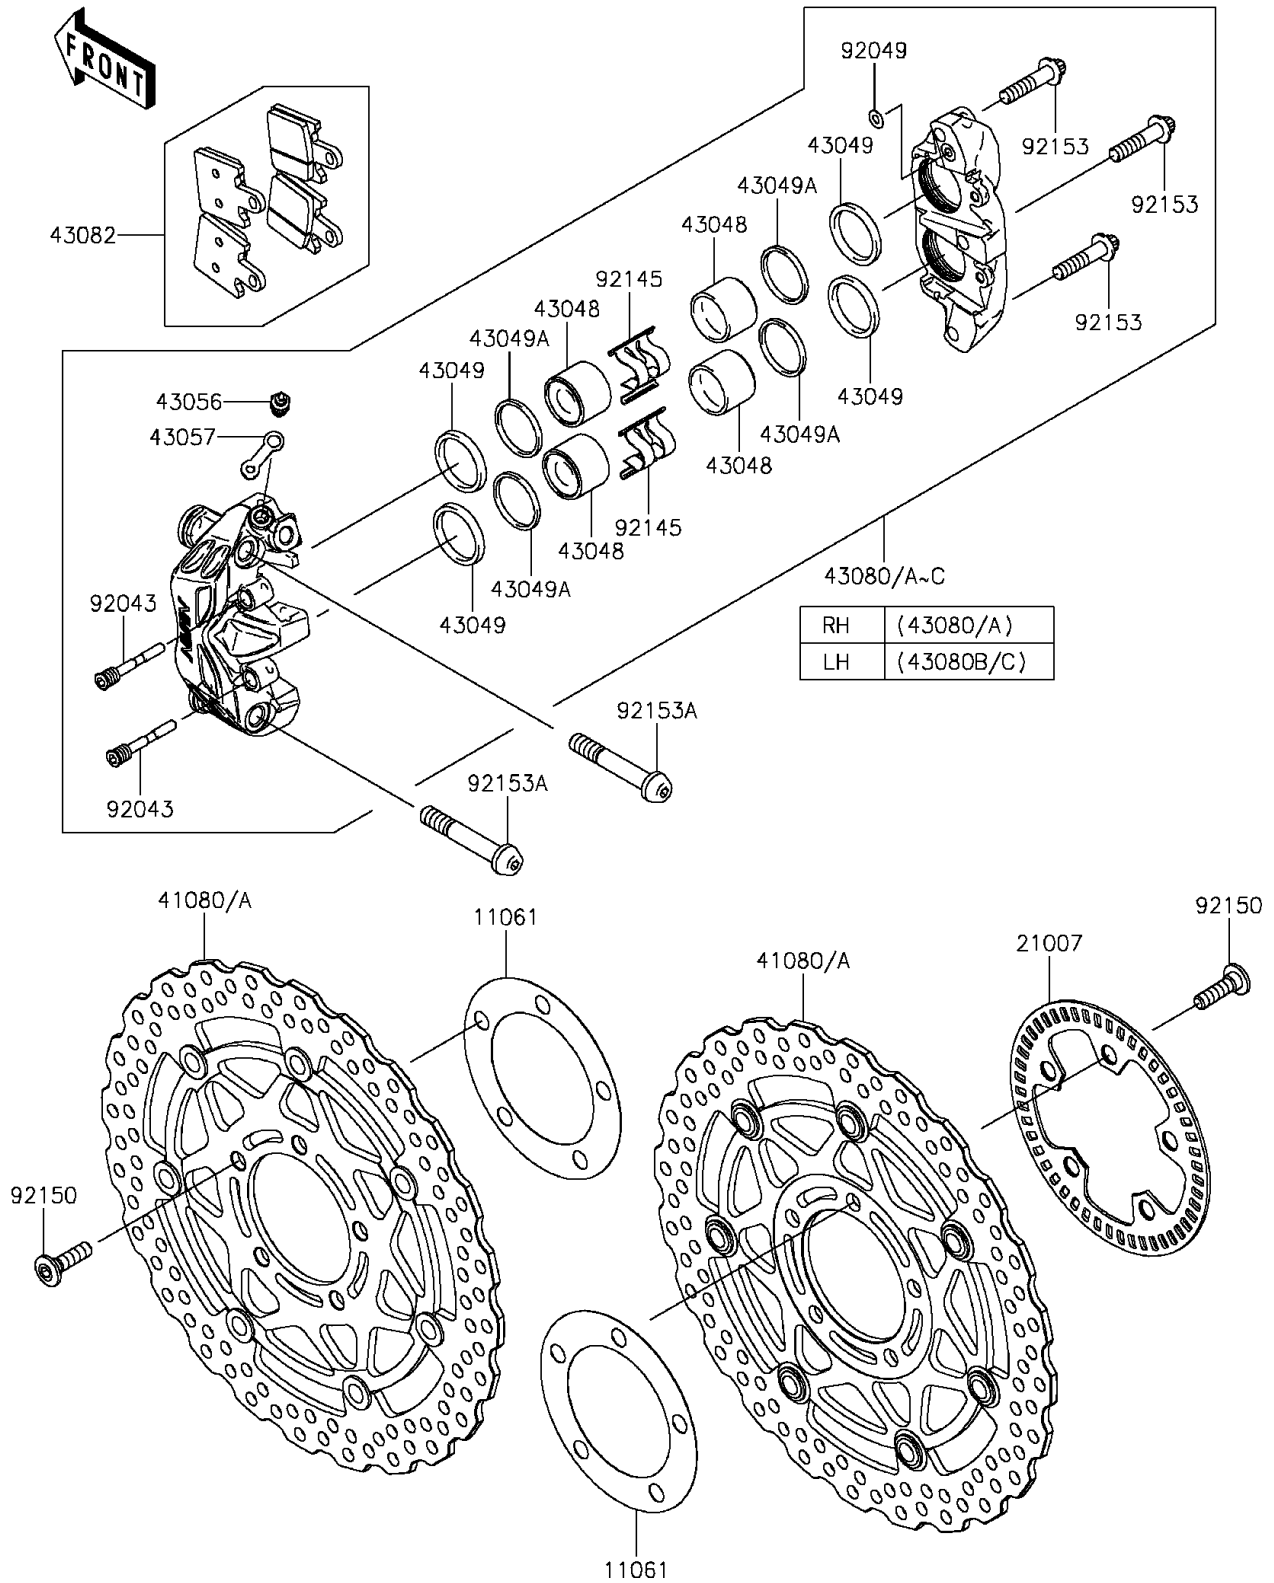

2015 NINJA® ZX™-14R ABS 30TH ANNIVERSARY PARTS DIAGRAM

Front Brake

F2292

2015 NINJA® ZX™-14R ABS 30TH ANNIVERSARY PARTS LIST

Front Brake

ITEM NAME	PART NUMBER	QUANTITY
-----------	-------------	----------