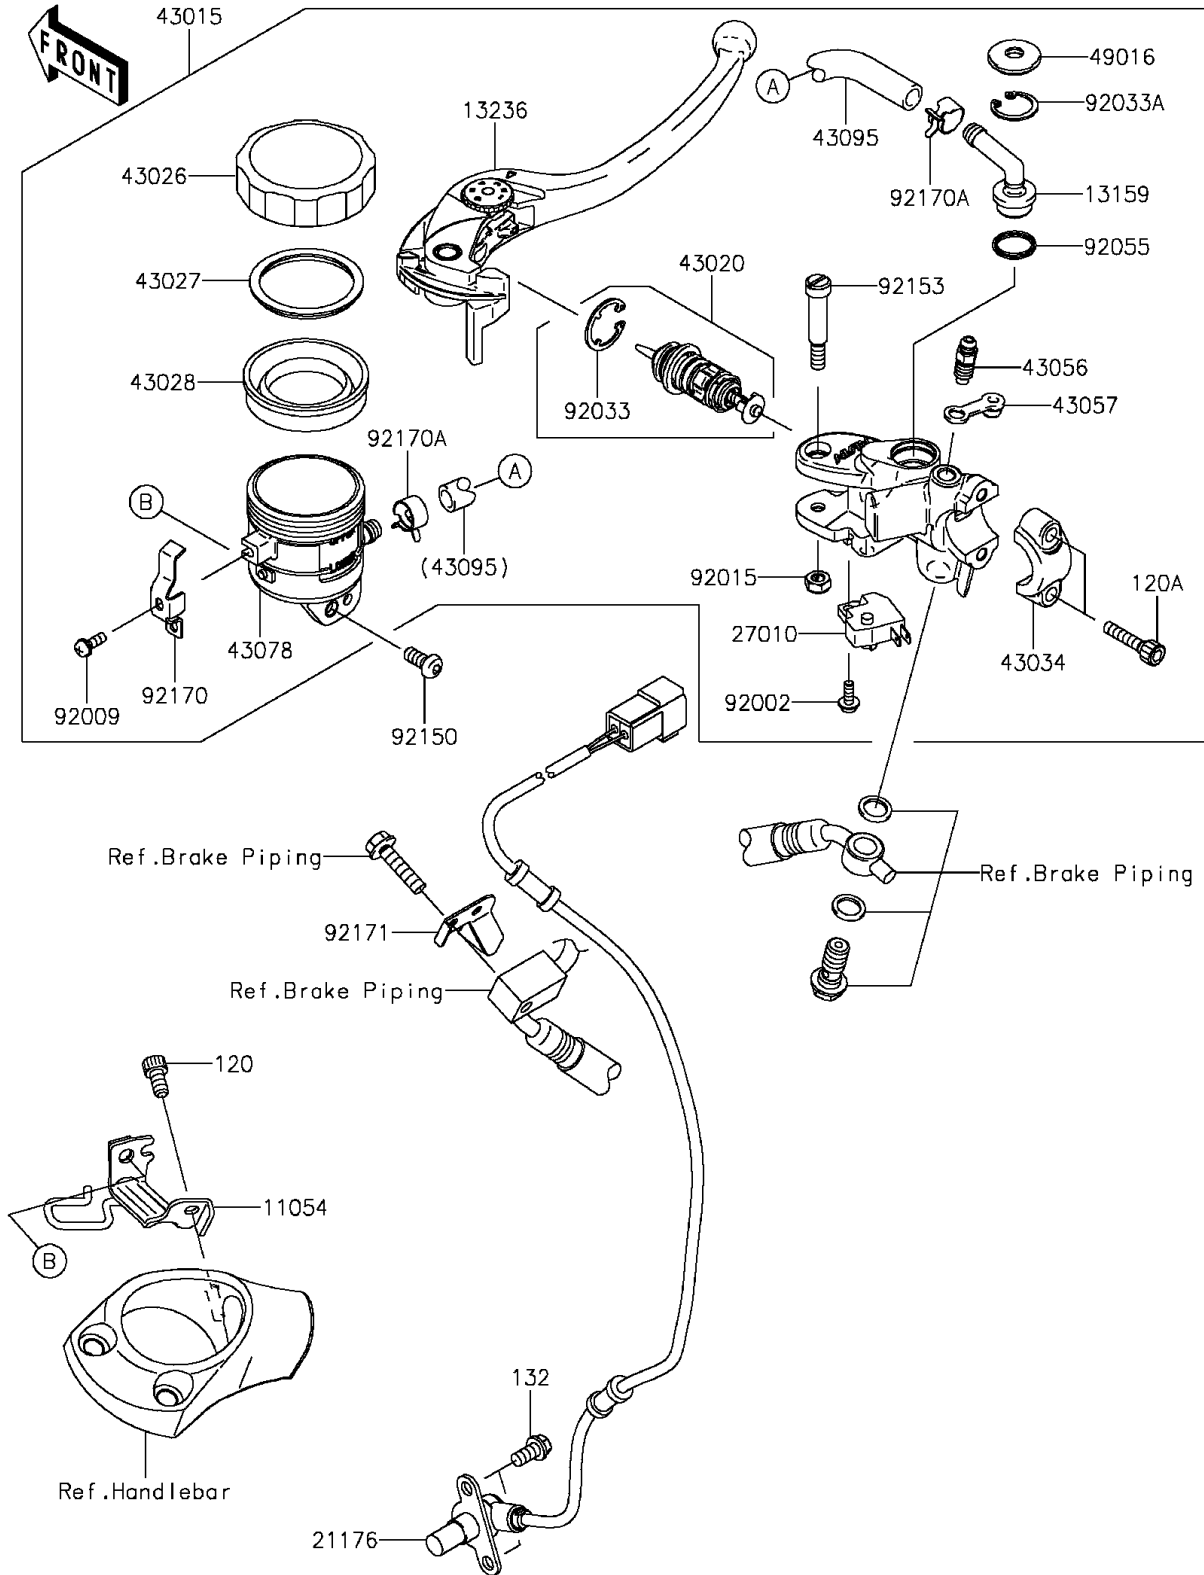

2015 NINJA® ZX™-14R ABS 30TH ANNIVERSARY Front Master Cylinder PARTS DIAGRAM

F2291

2015 NINJA® ZX™-14R ABS 30TH ANNIVERSARY

Front Master Cylinder PARTS LIST

ITEM NAME	PART NUMBER	QUANTITY
-----------	-------------	----------