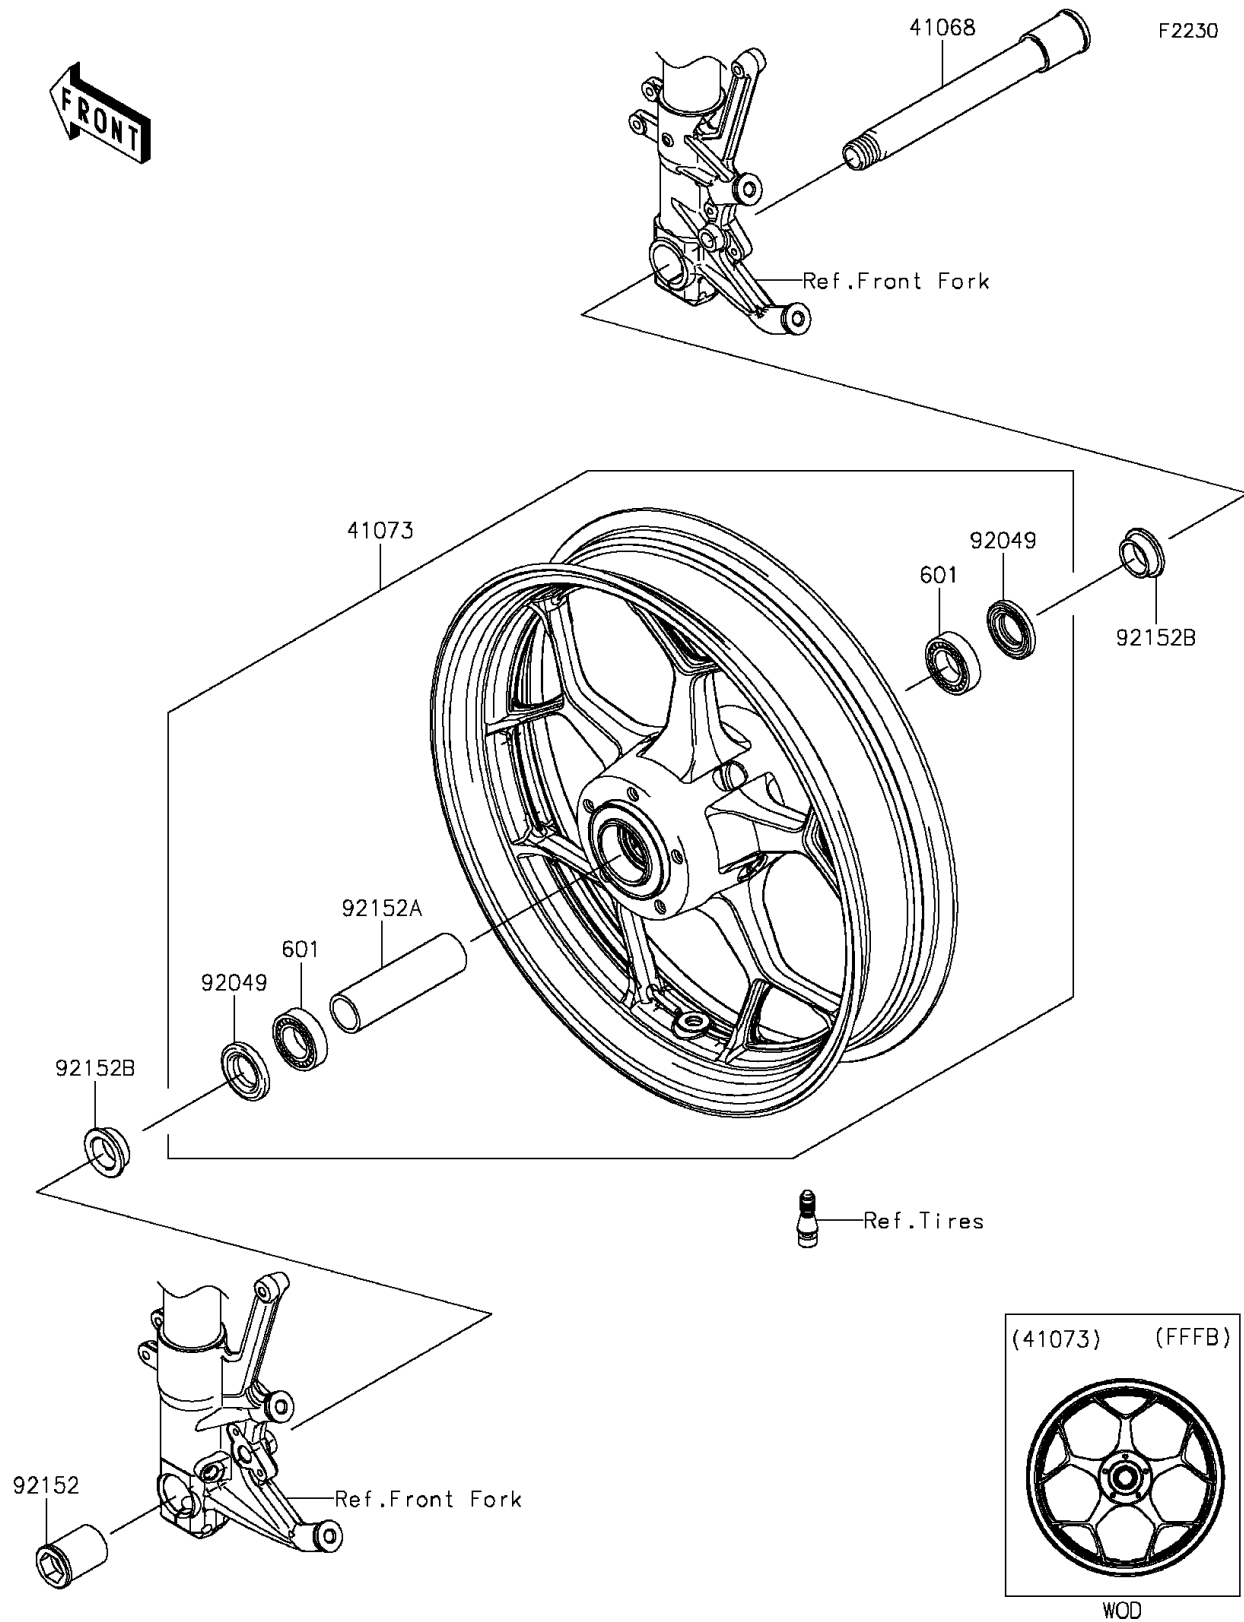

2015 NINJA® ZX™-14R ABS 30TH ANNIVERSARY PARTS DIAGRAM

Front Wheel

2015 NINJA® ZX™-14R ABS 30TH ANNIVERSARY PARTS LIST

Front Wheel

| ITEM NAME | PART NUMBER | QUANTITY |
|-----------|-------------|----------|
|-----------|-------------|----------|