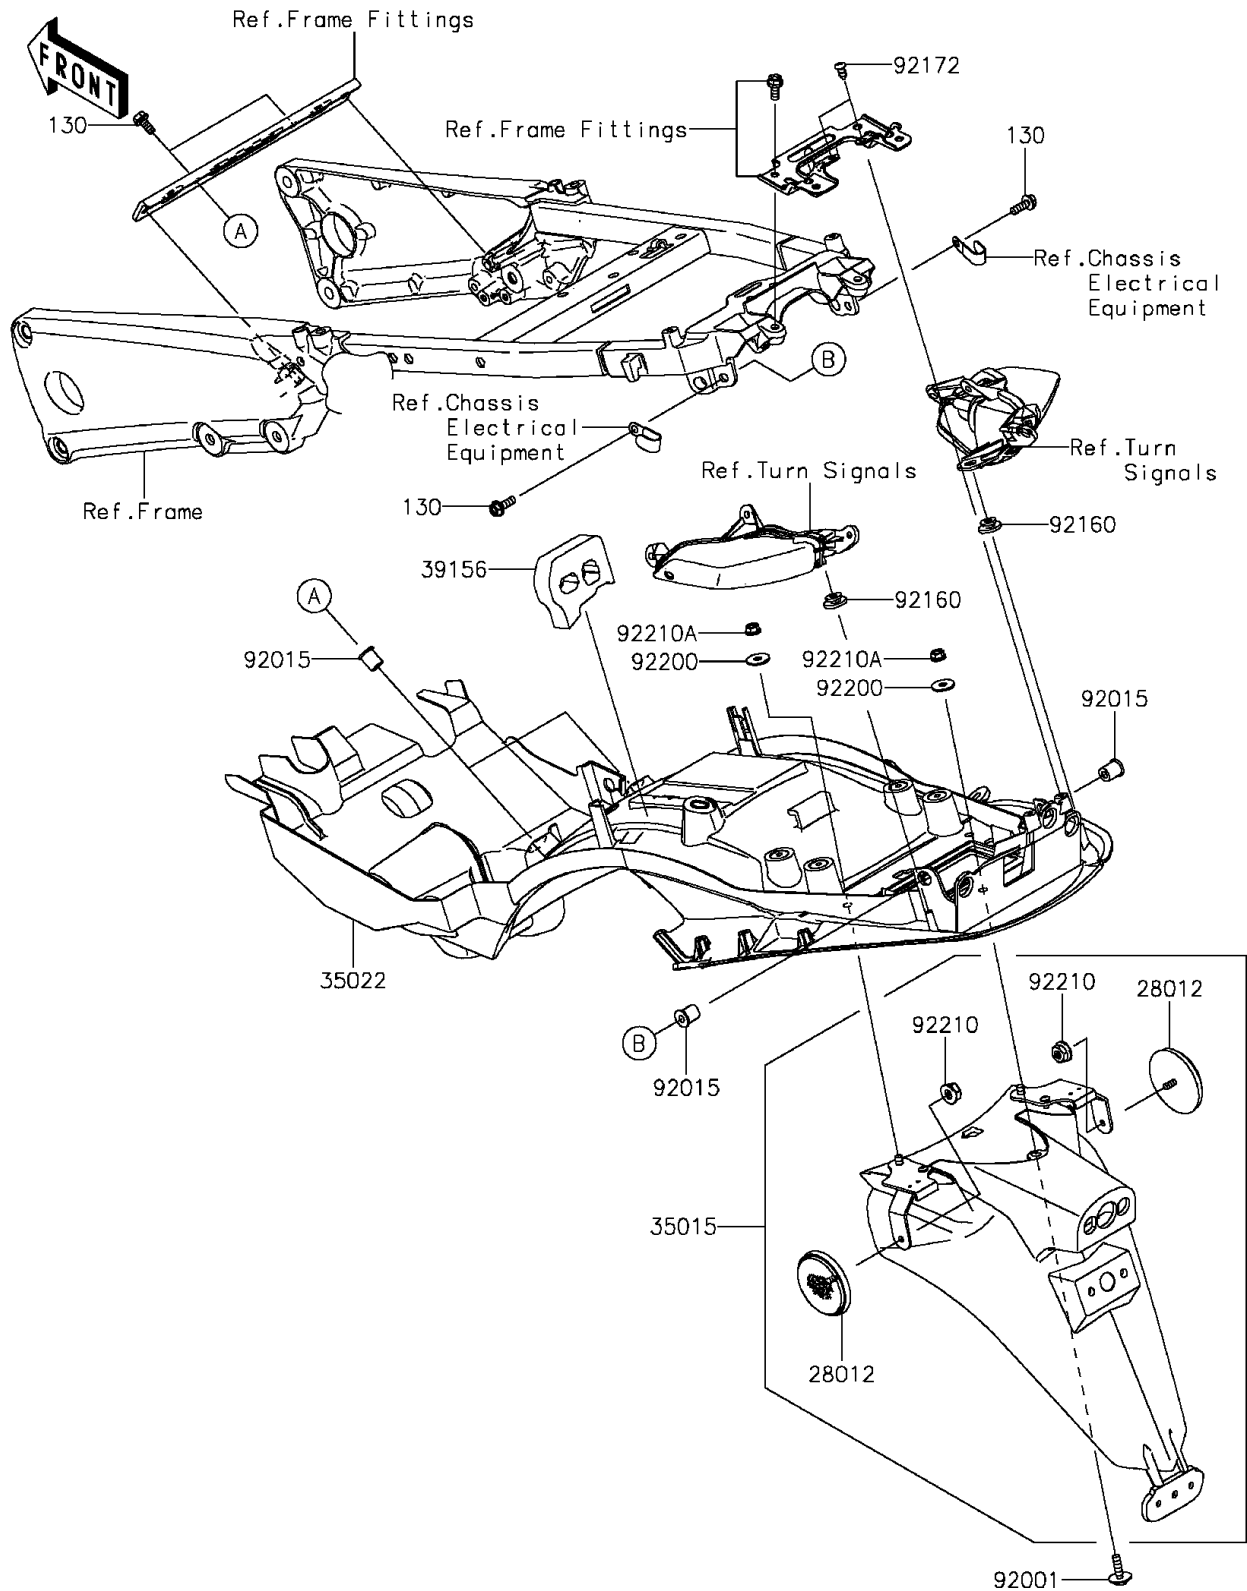

2015 NINJA® ZX™-14R ABS 30TH ANNIVERSARY PARTS DIAGRAM

Rear Fender(s)

F2172

2015 NINJA® ZX™-14R ABS 30TH ANNIVERSARY PARTS LIST

Rear Fender(s)

ITEM NAME	PART NUMBER	QUANTITY
-----------	-------------	----------