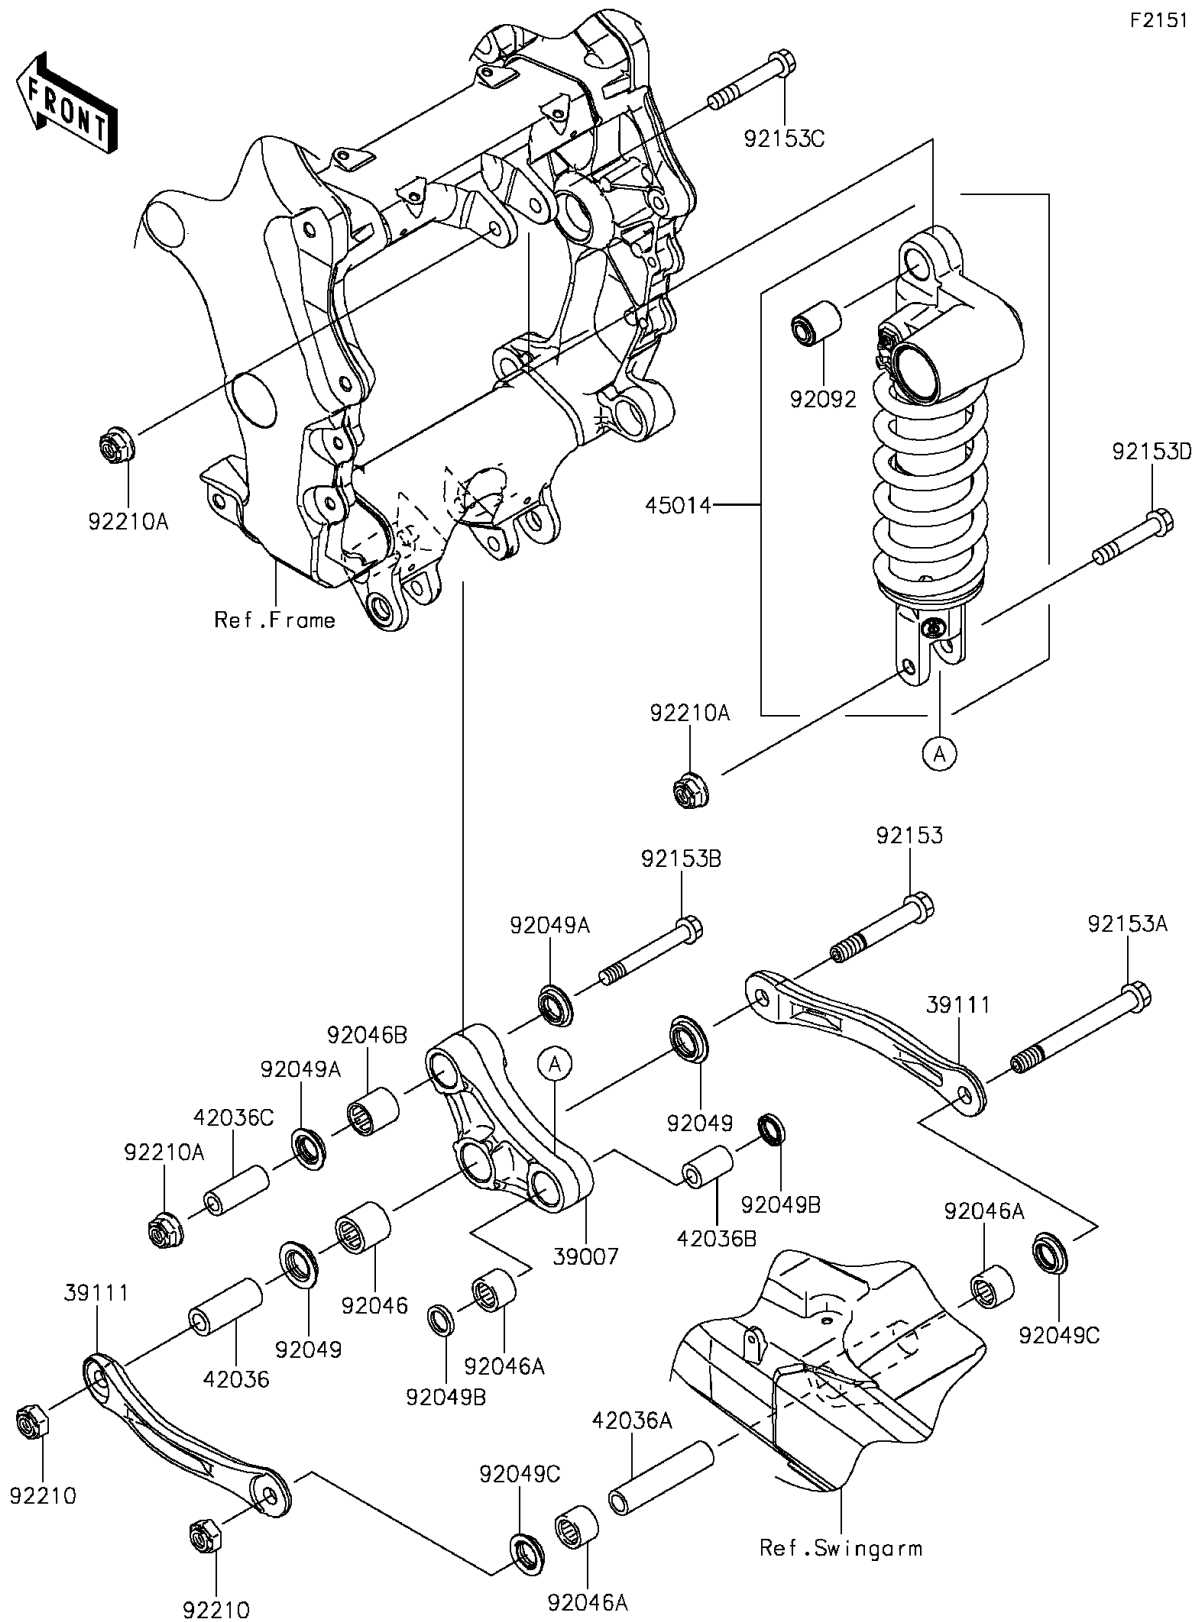

2015 NINJA® ZX™-14R ABS 30TH ANNIVERSARY PARTS DIAGRAM

Suspension/Shock Absorber

F2151

2015 NINJA® ZX™-14R ABS 30TH ANNIVERSARY PARTS LIST

Suspension/Shock Absorber

ITEM NAME	PART NUMBER	QUANTITY
-----------	-------------	----------