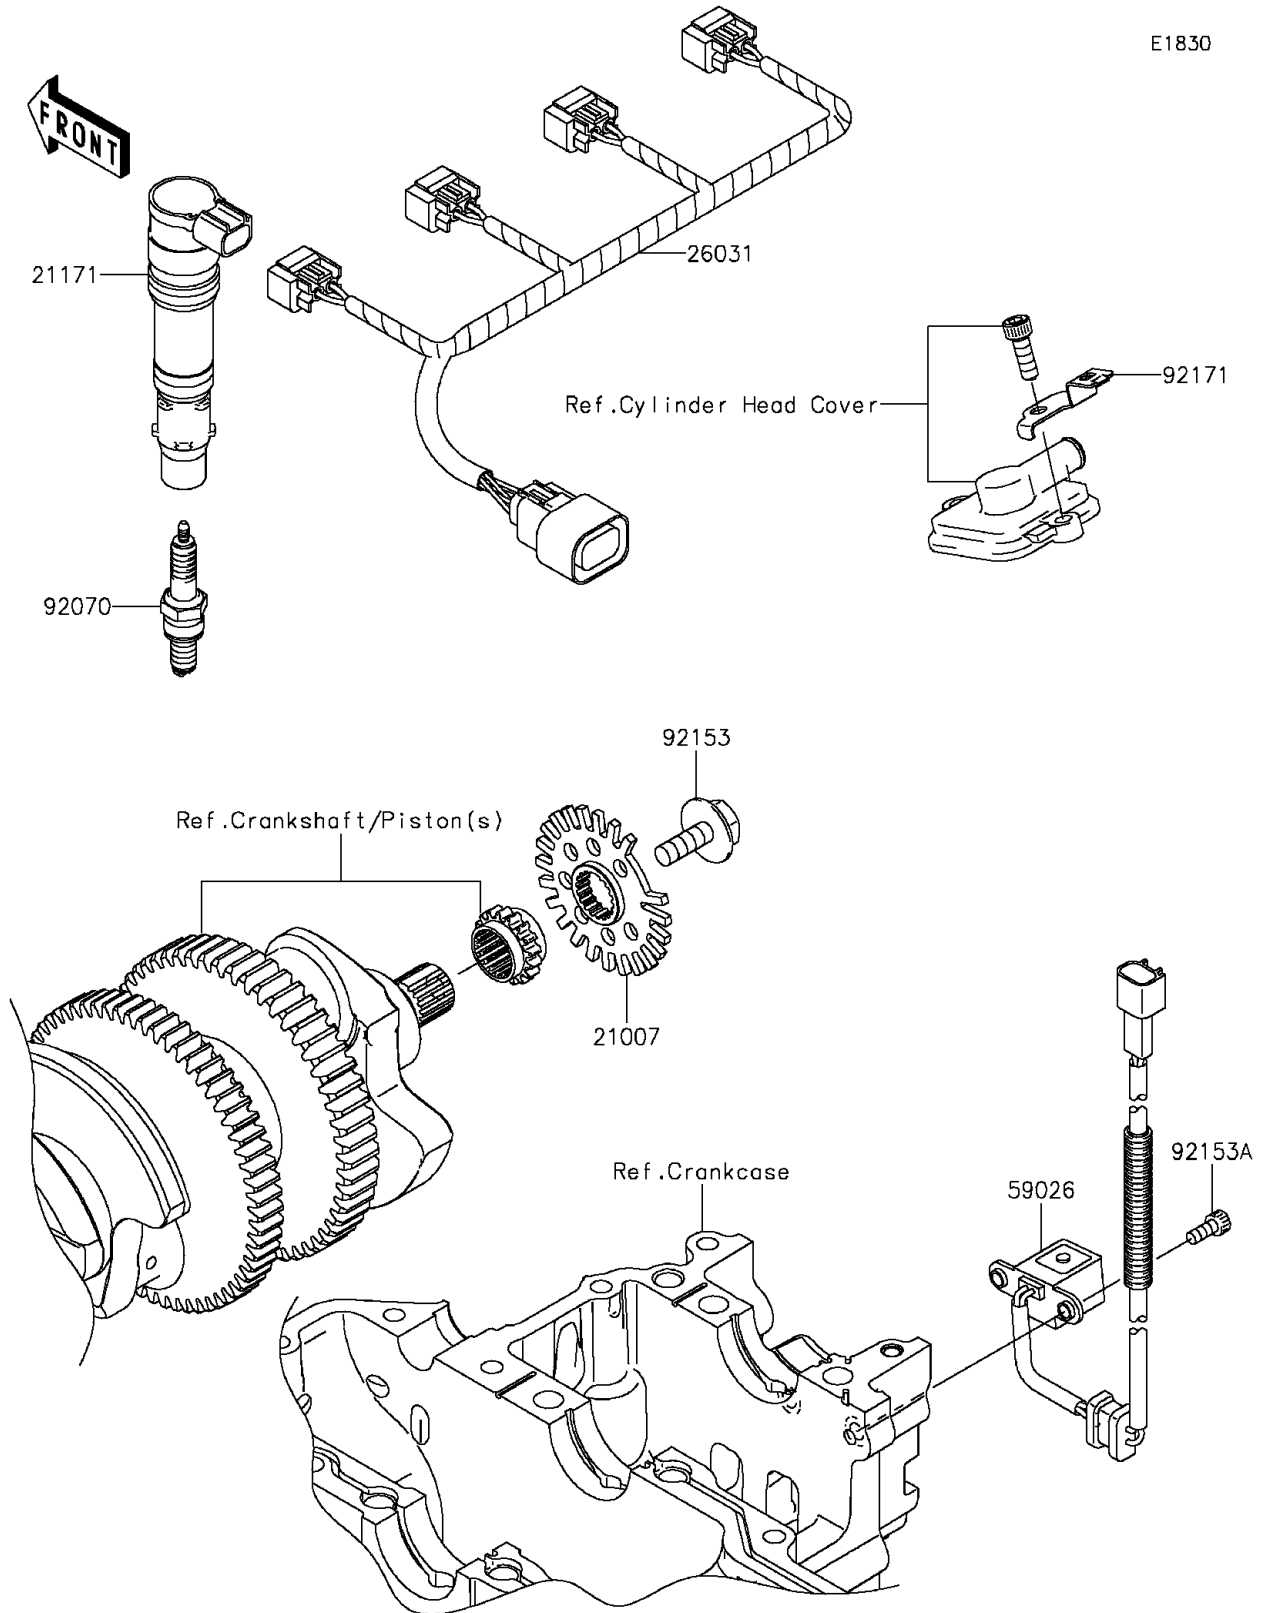

2015 NINJA® ZX™-14R ABS 30TH ANNIVERSARY PARTS DIAGRAM

Ignition System

E1830

2015 NINJA® ZX™-14R ABS 30TH ANNIVERSARY PARTS LIST

Ignition System

ITEM NAME	PART NUMBER	QUANTITY
-----------	-------------	----------