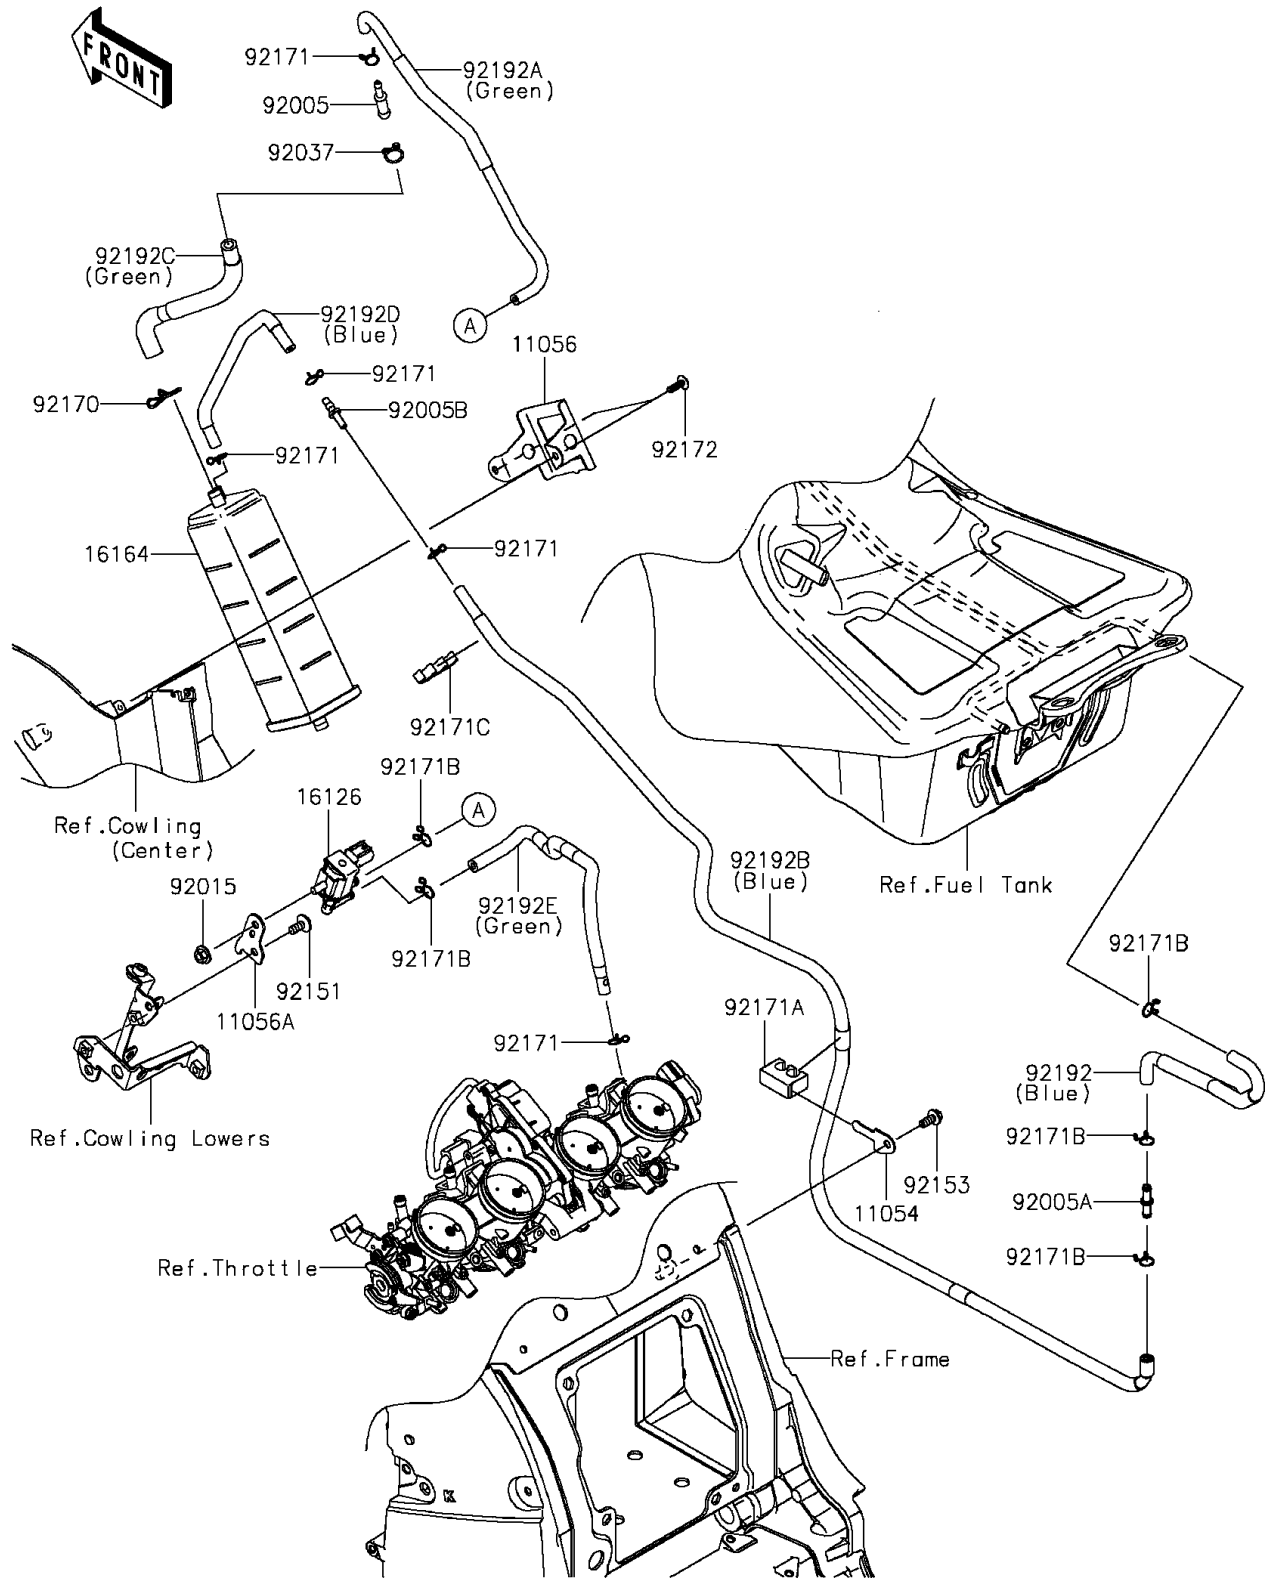

2015 NINJA® ZX™-14R ABS 30TH ANNIVERSARY PARTS DIAGRAM

Fuel Evaporative System(CA)

E1650

2015 NINJA® ZX™-14R ABS 30TH ANNIVERSARY PARTS LIST

Fuel Evaporative System(CA)

ITEM NAME

PART NUMBER

QUANTITY