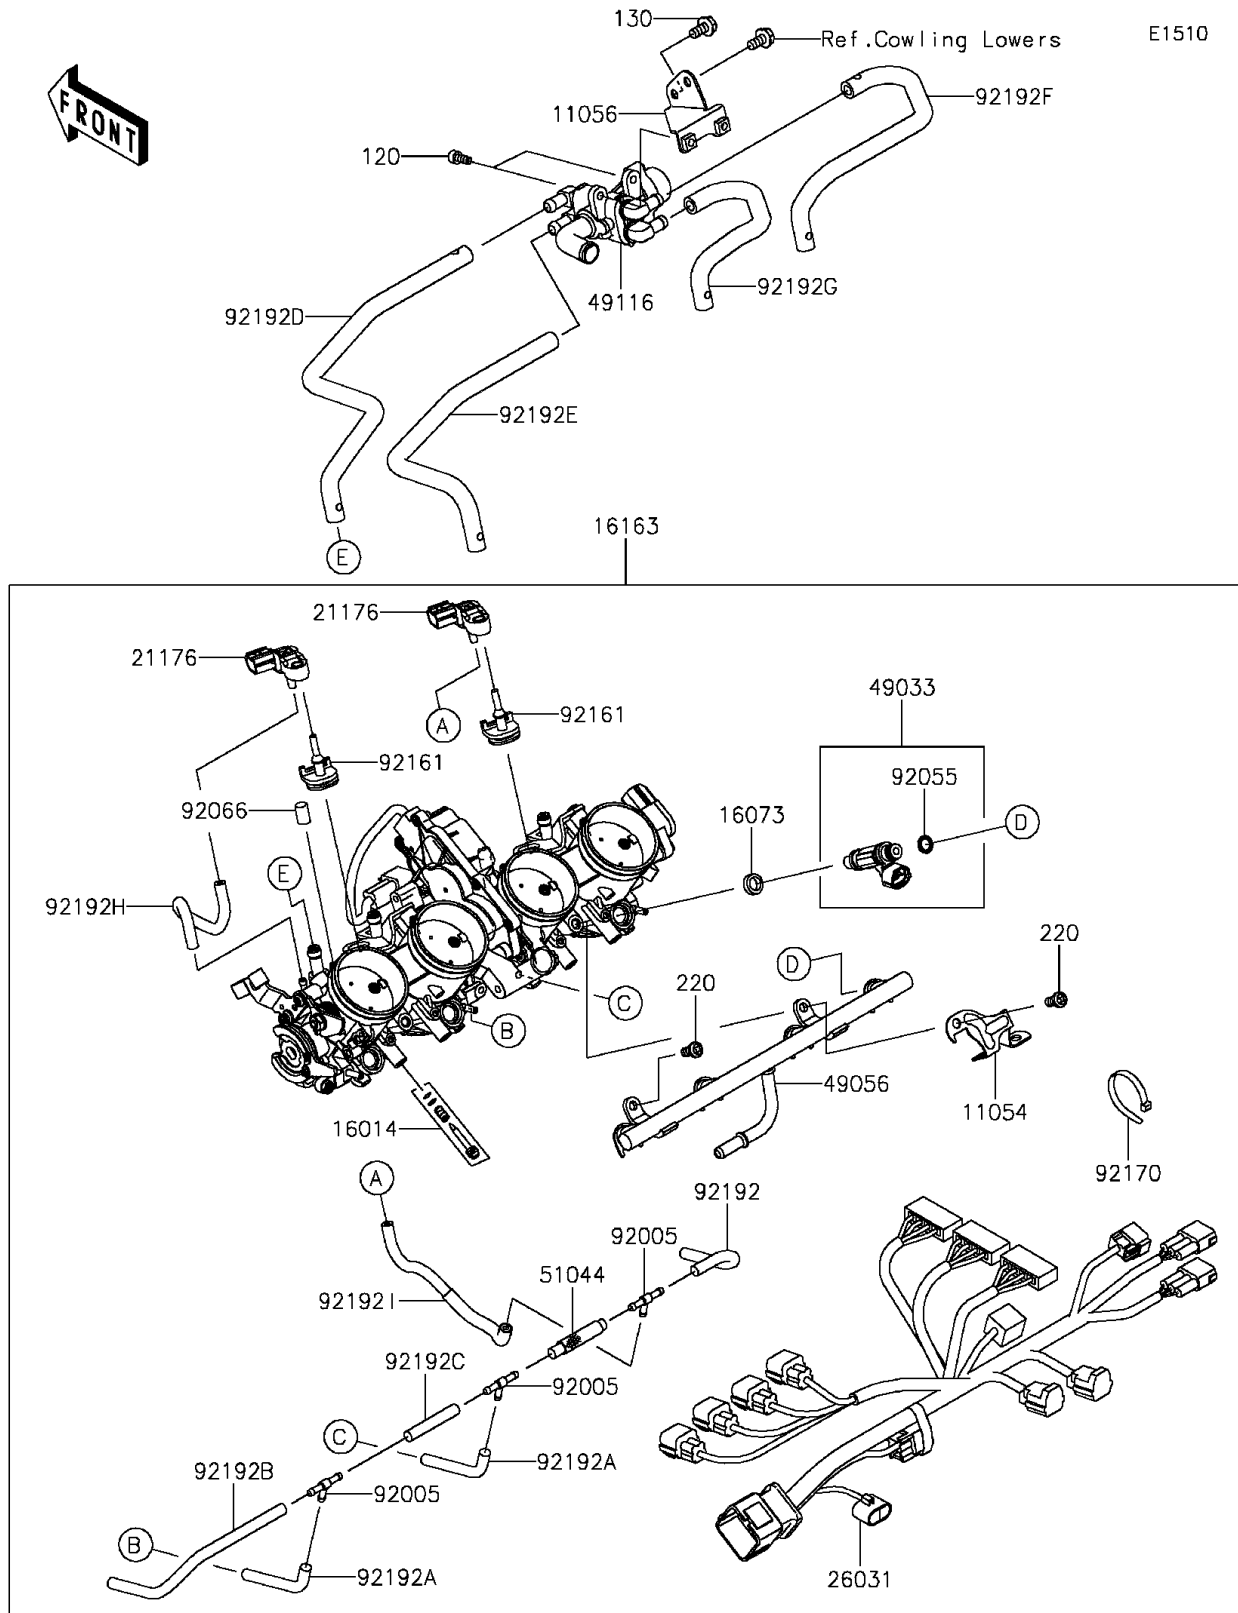

2015 NINJA® ZX™-14R ABS 30TH ANNIVERSARY PARTS DIAGRAM

Throttle

2015 NINJA® ZX™-14R ABS 30TH ANNIVERSARY PARTS LIST

Throttle

ITEM NAME	PART NUMBER	QUANTITY
-----------	-------------	----------