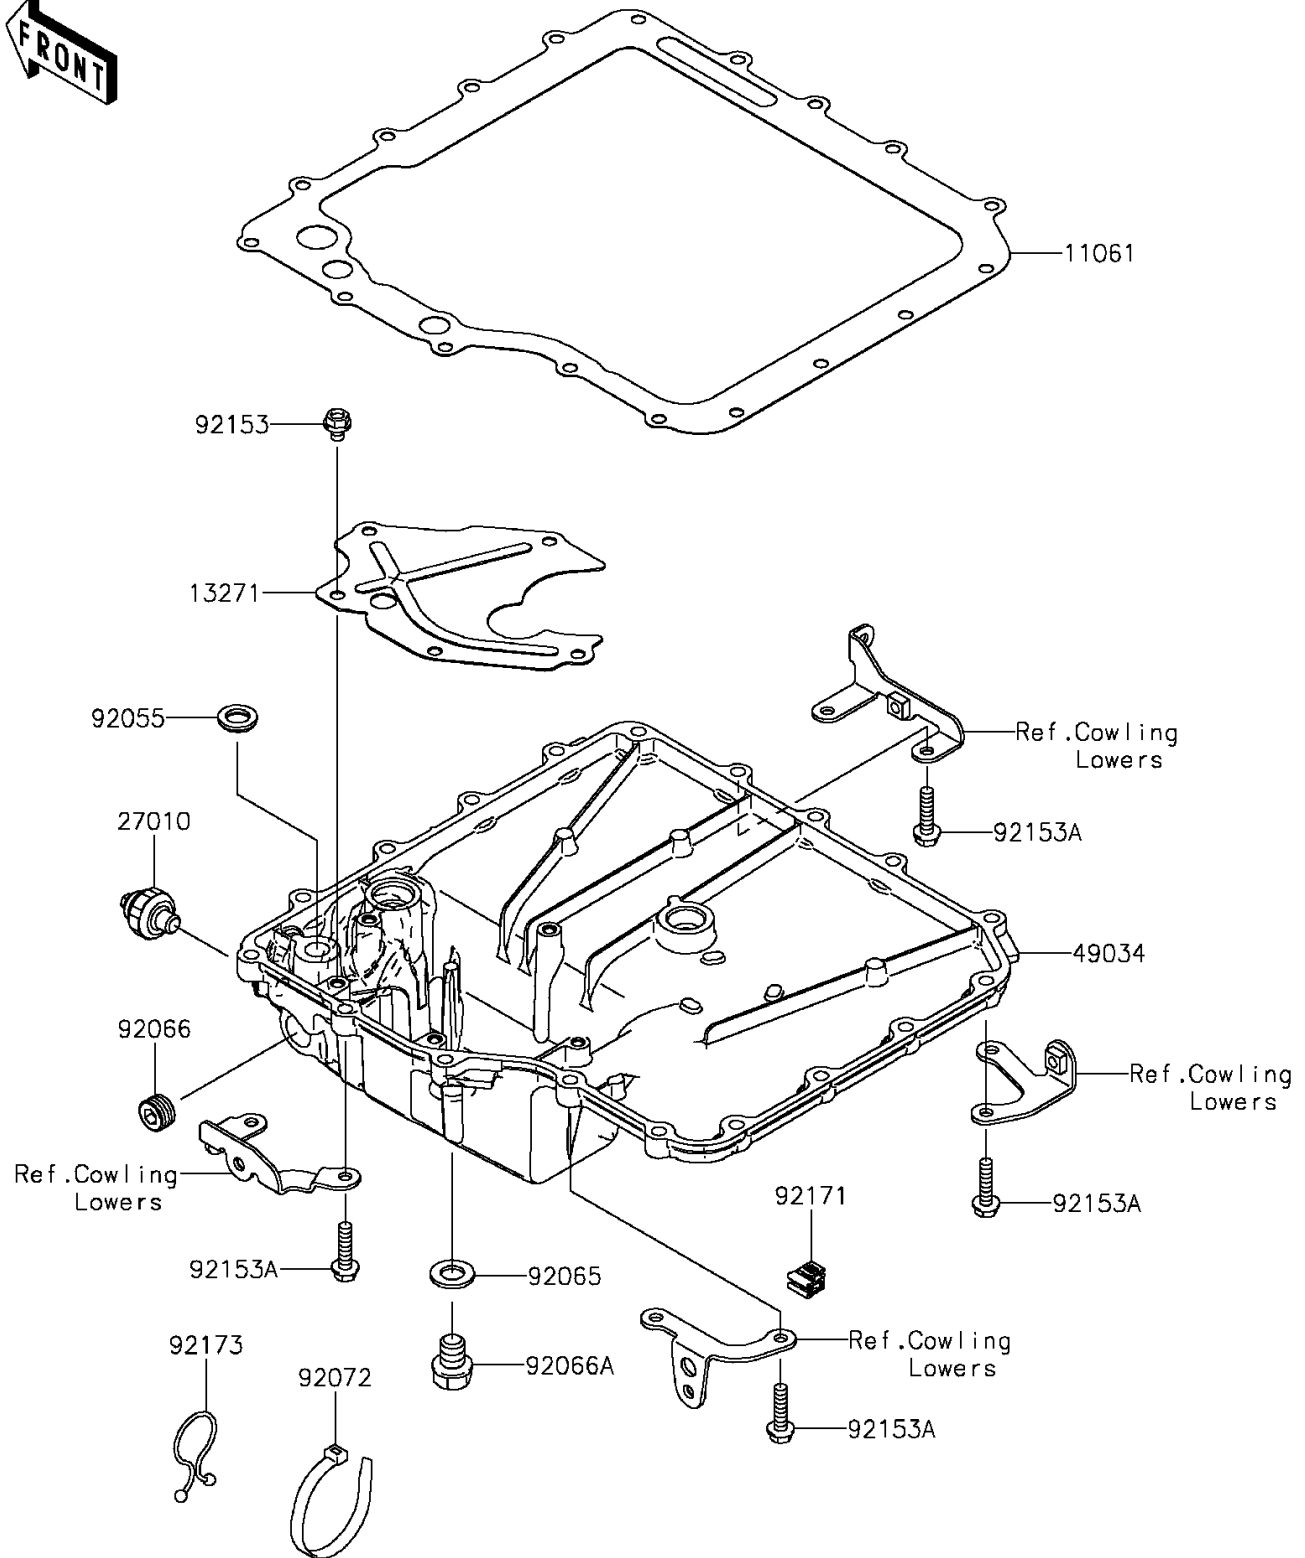

2015 NINJA® ZX™-14R ABS 30TH ANNIVERSARY PARTS DIAGRAM

Oil Pan

E1434

2015 NINJA® ZX™-14R ABS 30TH ANNIVERSARY PARTS LIST

Oil Pan

ITEM NAME	PART NUMBER	QUANTITY
-----------	-------------	----------