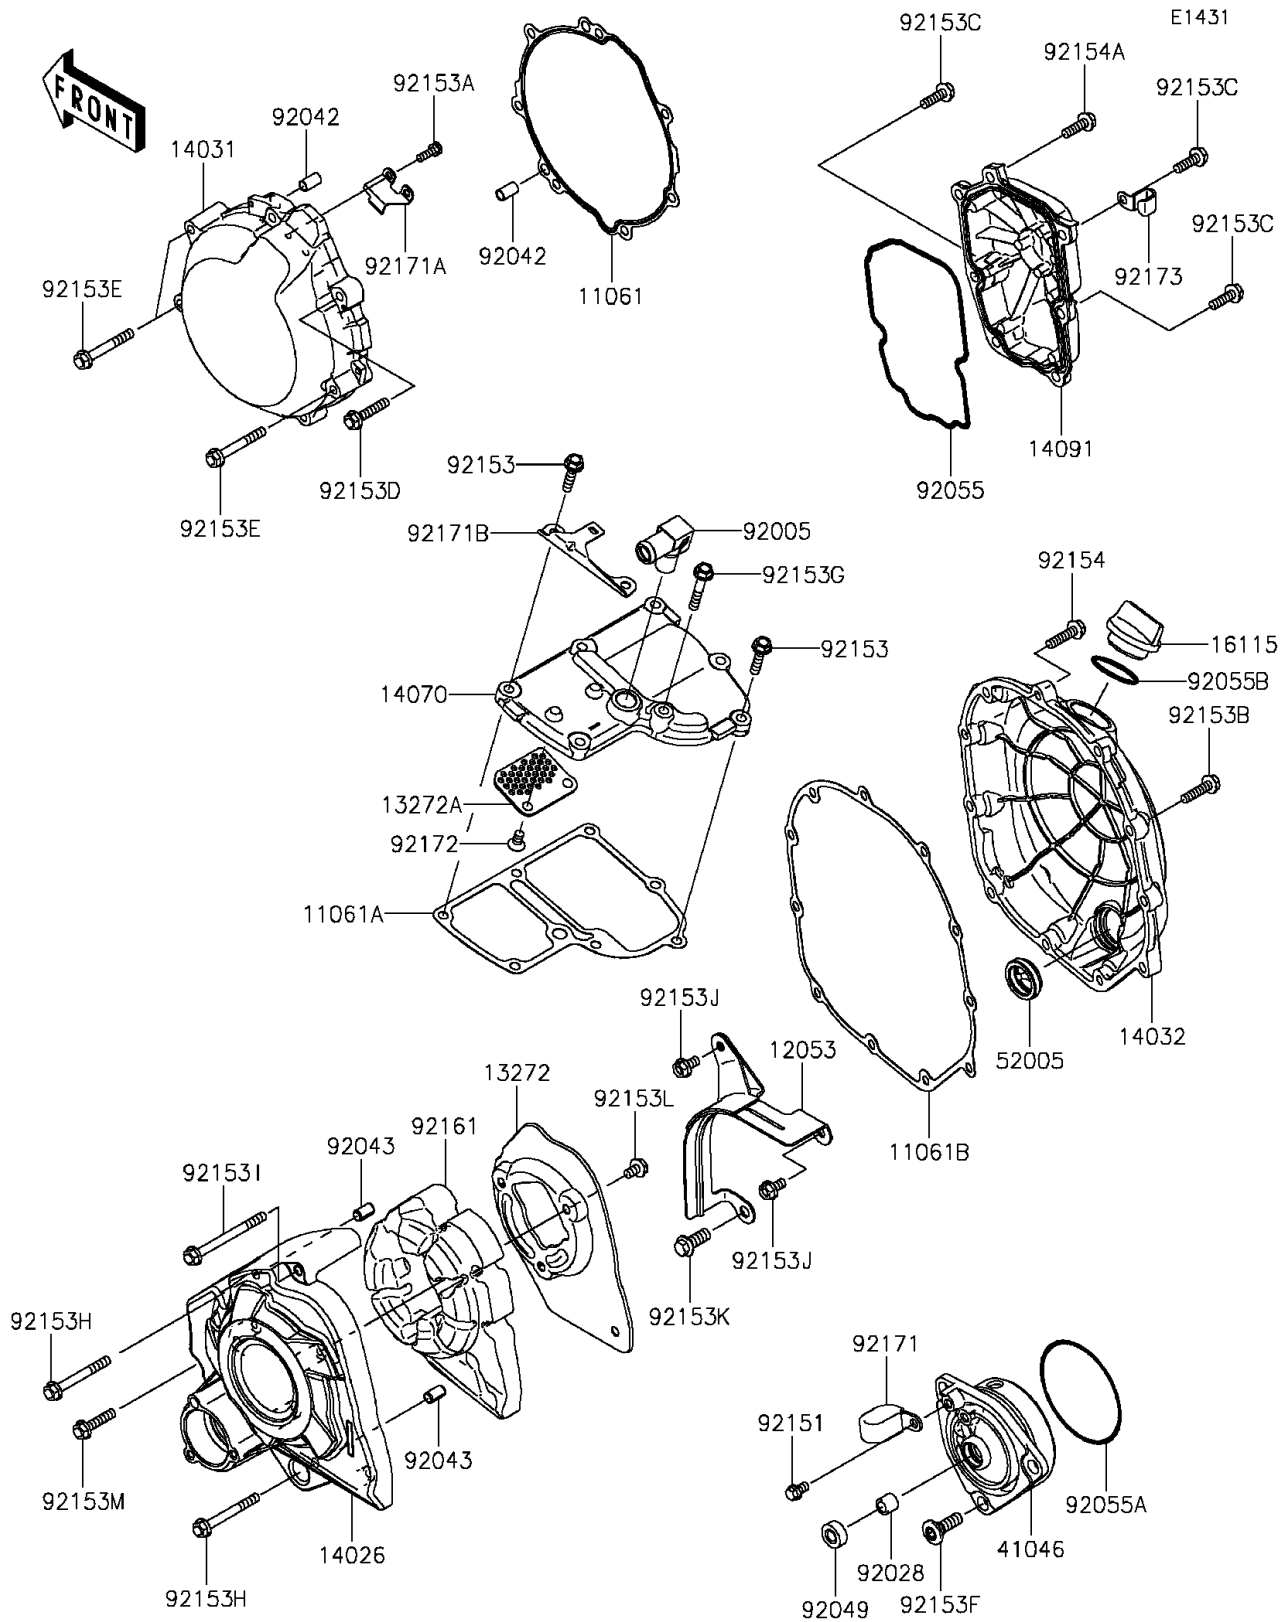

## 2015 NINJA® ZX™-14R ABS 30TH ANNIVERSARY PARTS DIAGRAM

Engine Cover(s)

## 2015 NINJA® ZX™-14R ABS 30TH ANNIVERSARY PARTS LIST

Engine Cover(s)

ITEM NAME	PART NUMBER	QUANTITY
-----------	-------------	----------