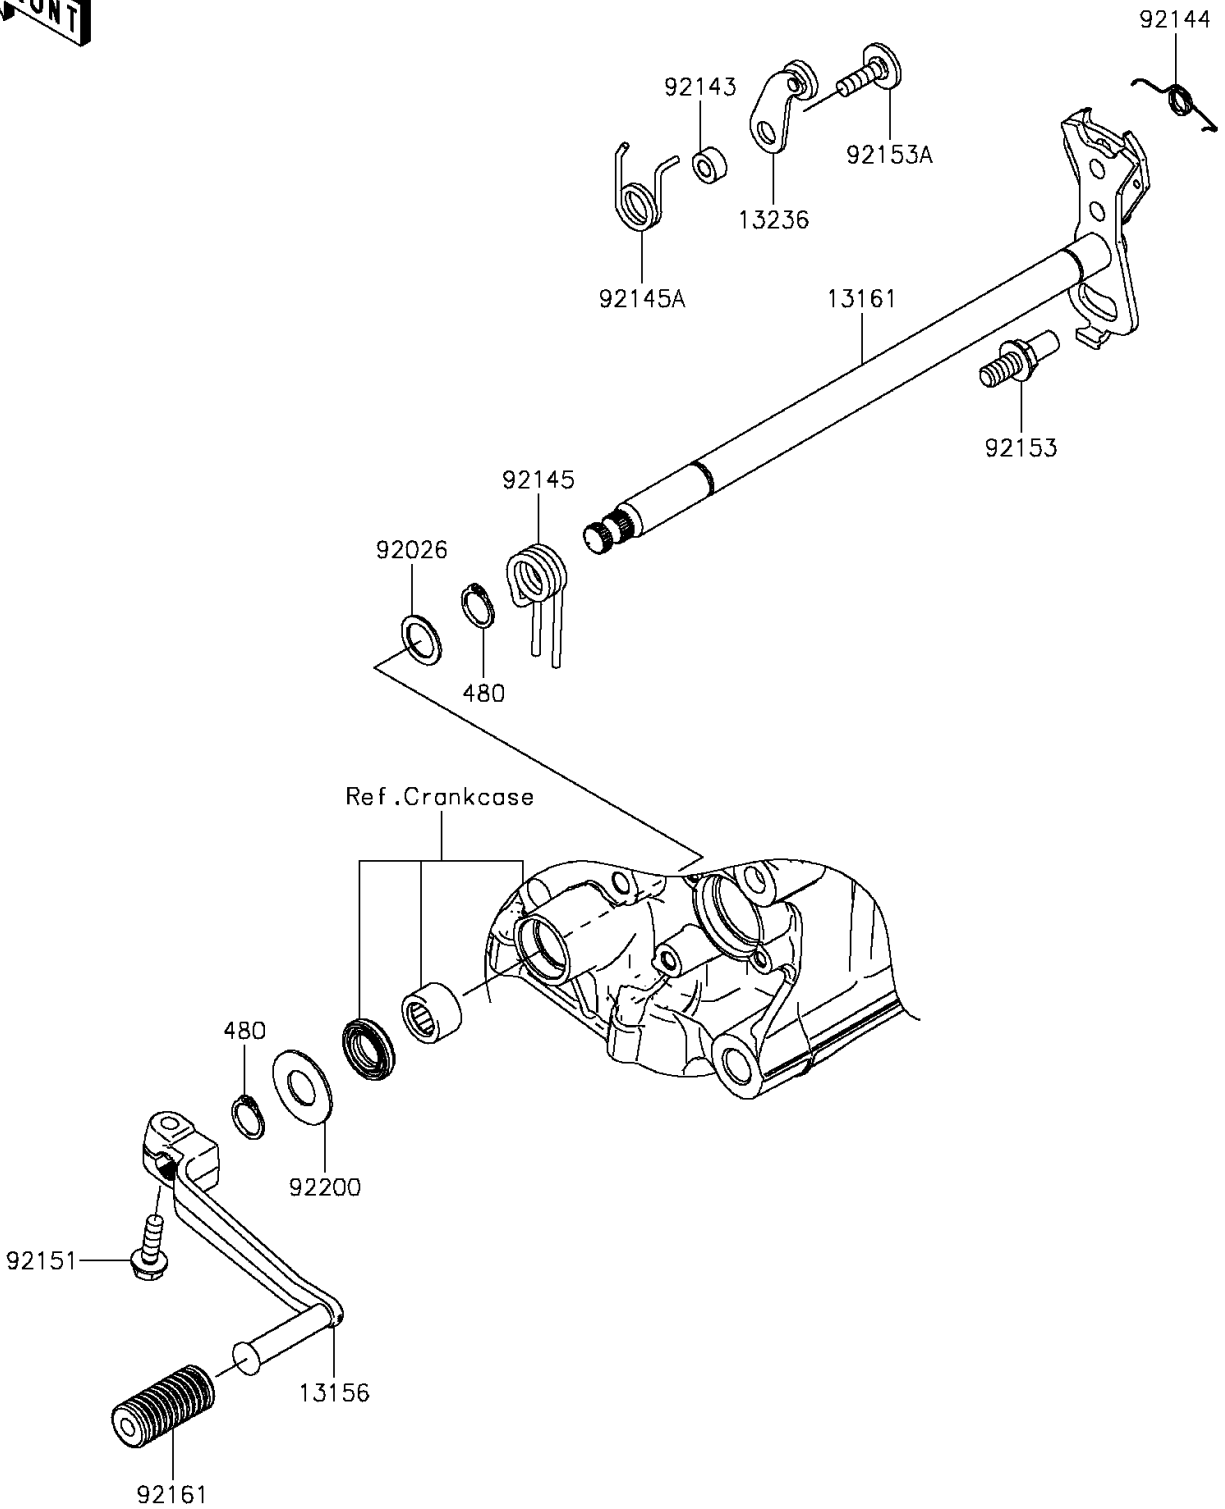

2015 NINJA® ZX™-14R ABS 30TH ANNIVERSARY PARTS DIAGRAM

Gear Change Mechanism

E1370

2015 NINJA® ZX™-14R ABS 30TH ANNIVERSARY PARTS LIST

Gear Change Mechanism

ITEM NAME	PART NUMBER	QUANTITY
-----------	-------------	----------