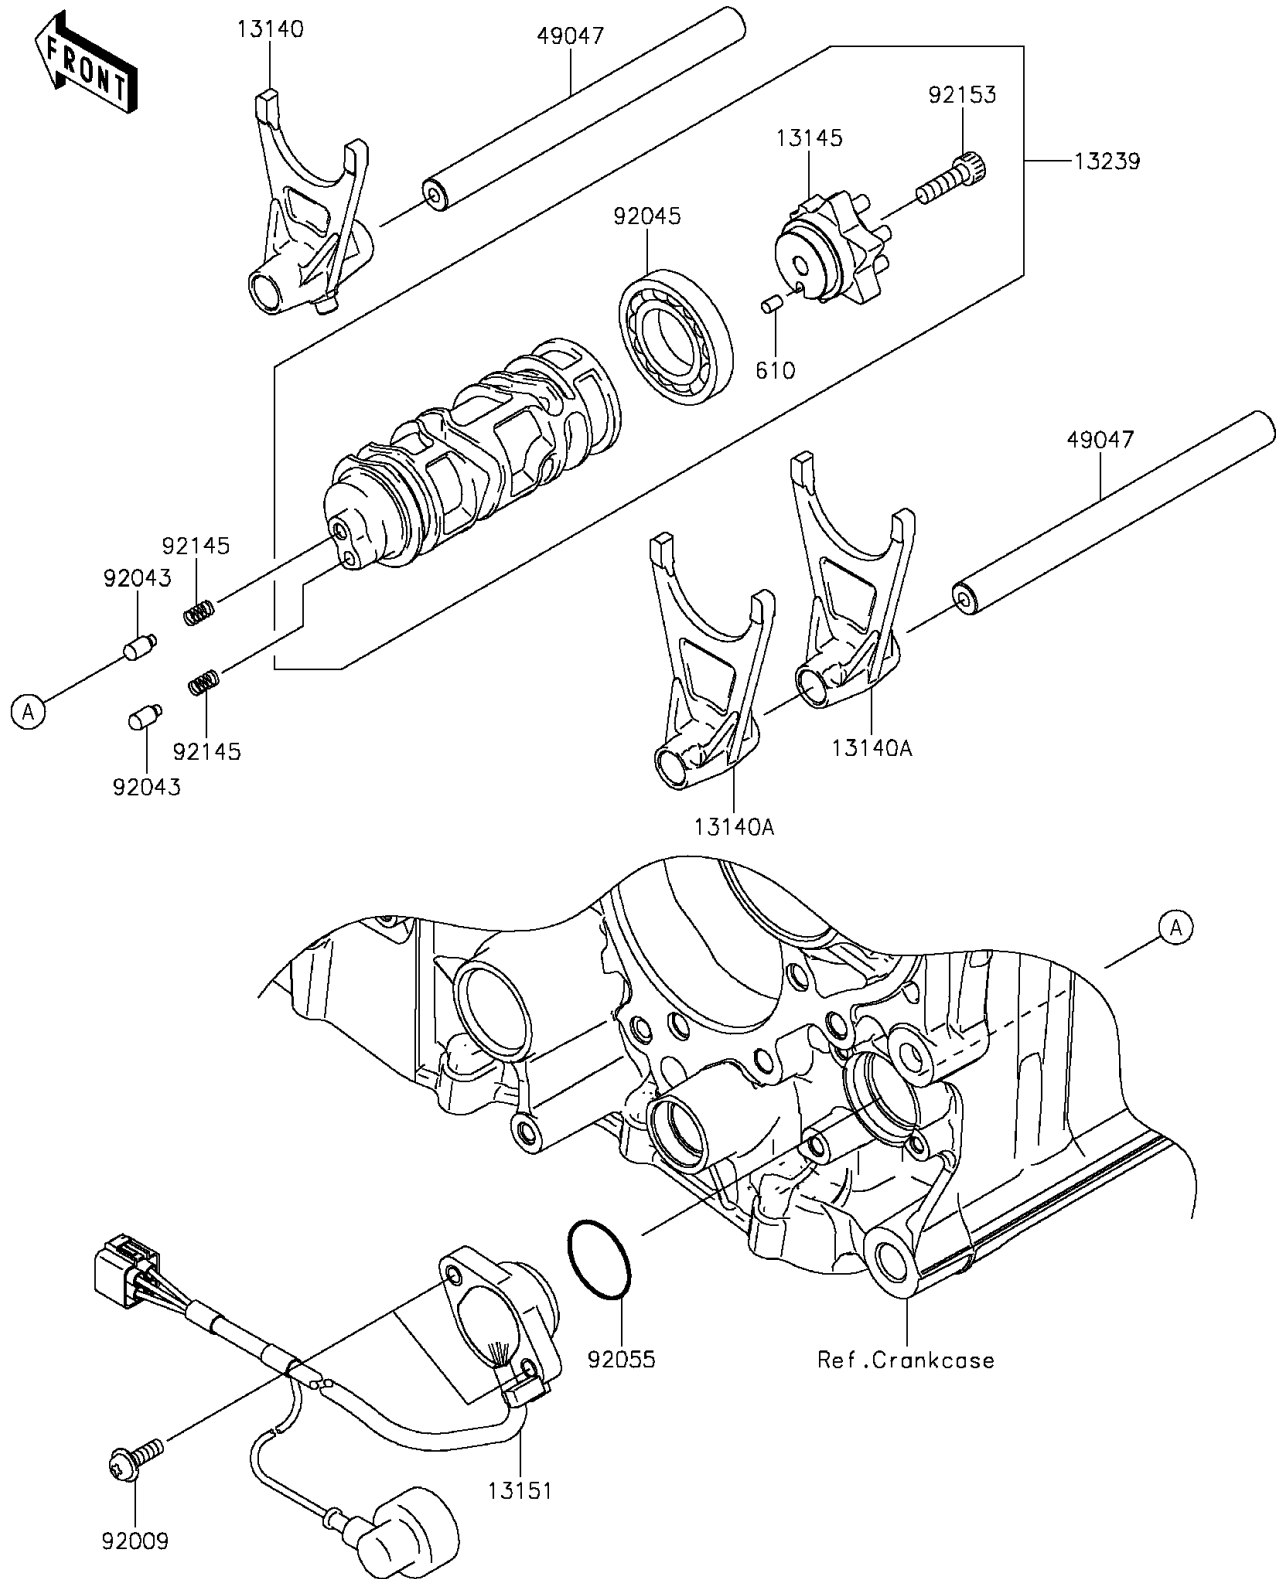

2015 NINJA® ZX™-14R ABS 30TH ANNIVERSARY PARTS DIAGRAM

Gear Change Drum/Shift Fork(s)

E1362

2015 NINJA® ZX™-14R ABS 30TH ANNIVERSARY PARTS LIST

Gear Change Drum/Shift Fork(s)

ITEM NAME	PART NUMBER	QUANTITY
-----------	-------------	----------