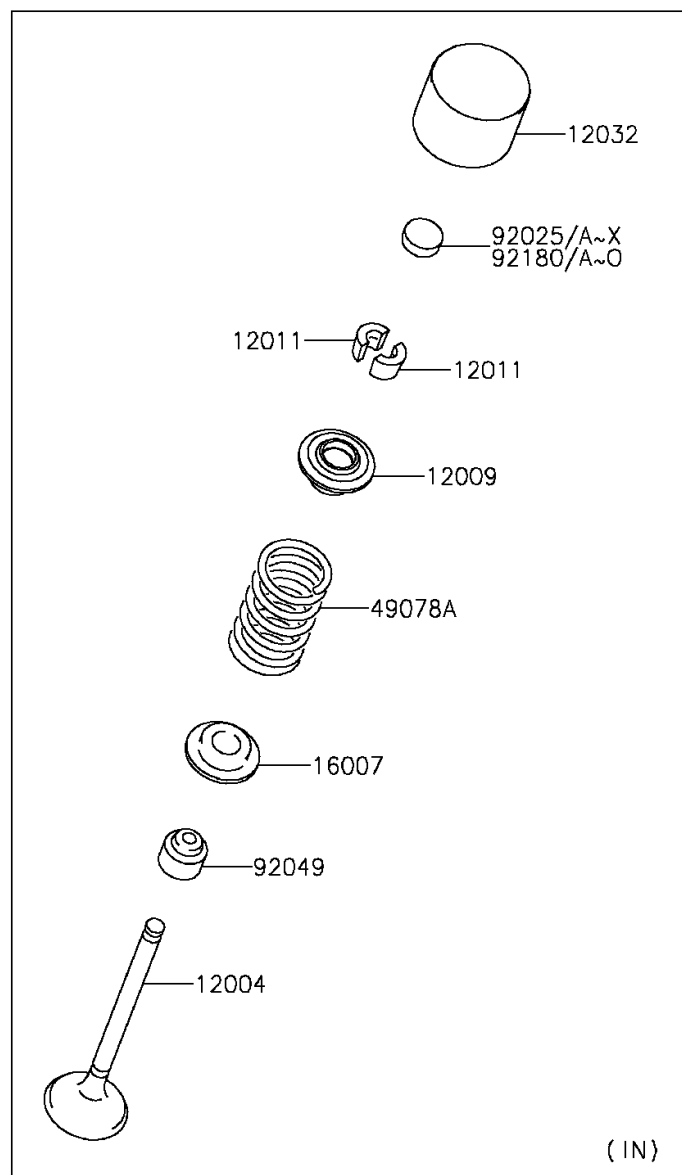

2015 NINJA® ZX™-14R ABS 30TH ANNIVERSARY PARTS DIAGRAM

Valve(s)

E1210

2015 NINJA® ZX™-14R ABS 30TH ANNIVERSARY PARTS LIST

Valve(s)

ITEM NAME	PART NUMBER	QUANTITY
-----------	-------------	----------