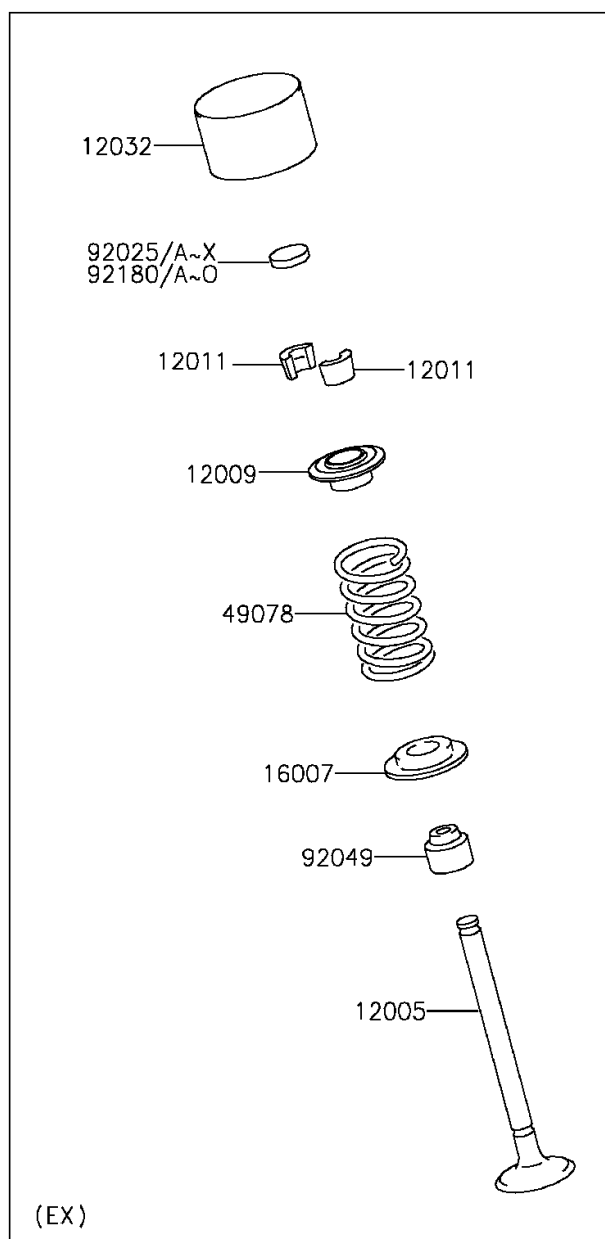

2015 NINJA® ZX™-14R ABS 30TH ANNIVERSARY PARTS DIAGRAM

Valve(s)

E1210

2015 NINJA® ZX™-14R ABS 30TH ANNIVERSARY PARTS LIST

Valve(s)

ITEM NAME	PART NUMBER	QUANTITY
-----------	-------------	----------