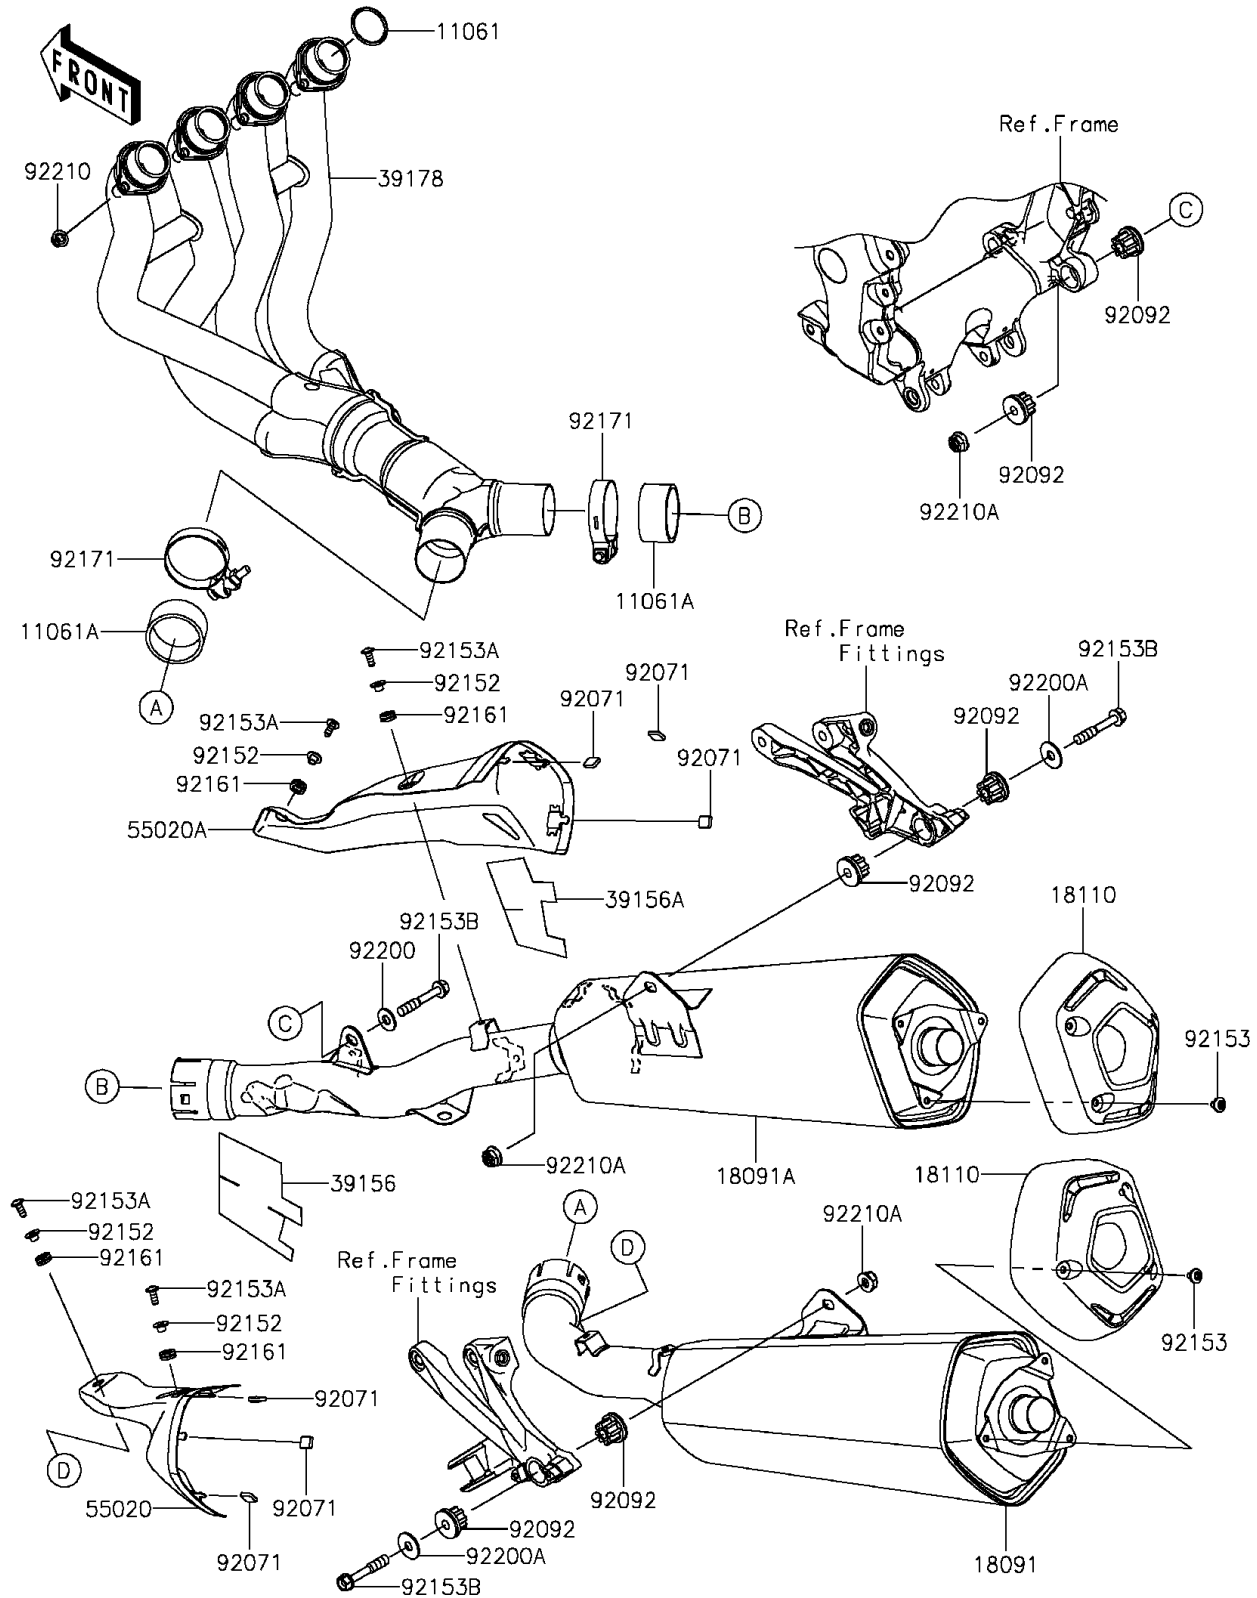

2015 NINJA® ZX™-14R ABS 30TH ANNIVERSARY PARTS DIAGRAM

Muffler(s)

E1140

2015 NINJA® ZX™-14R ABS 30TH ANNIVERSARY PARTS LIST

Muffler(s)

ITEM NAME

PART NUMBER

QUANTITY
