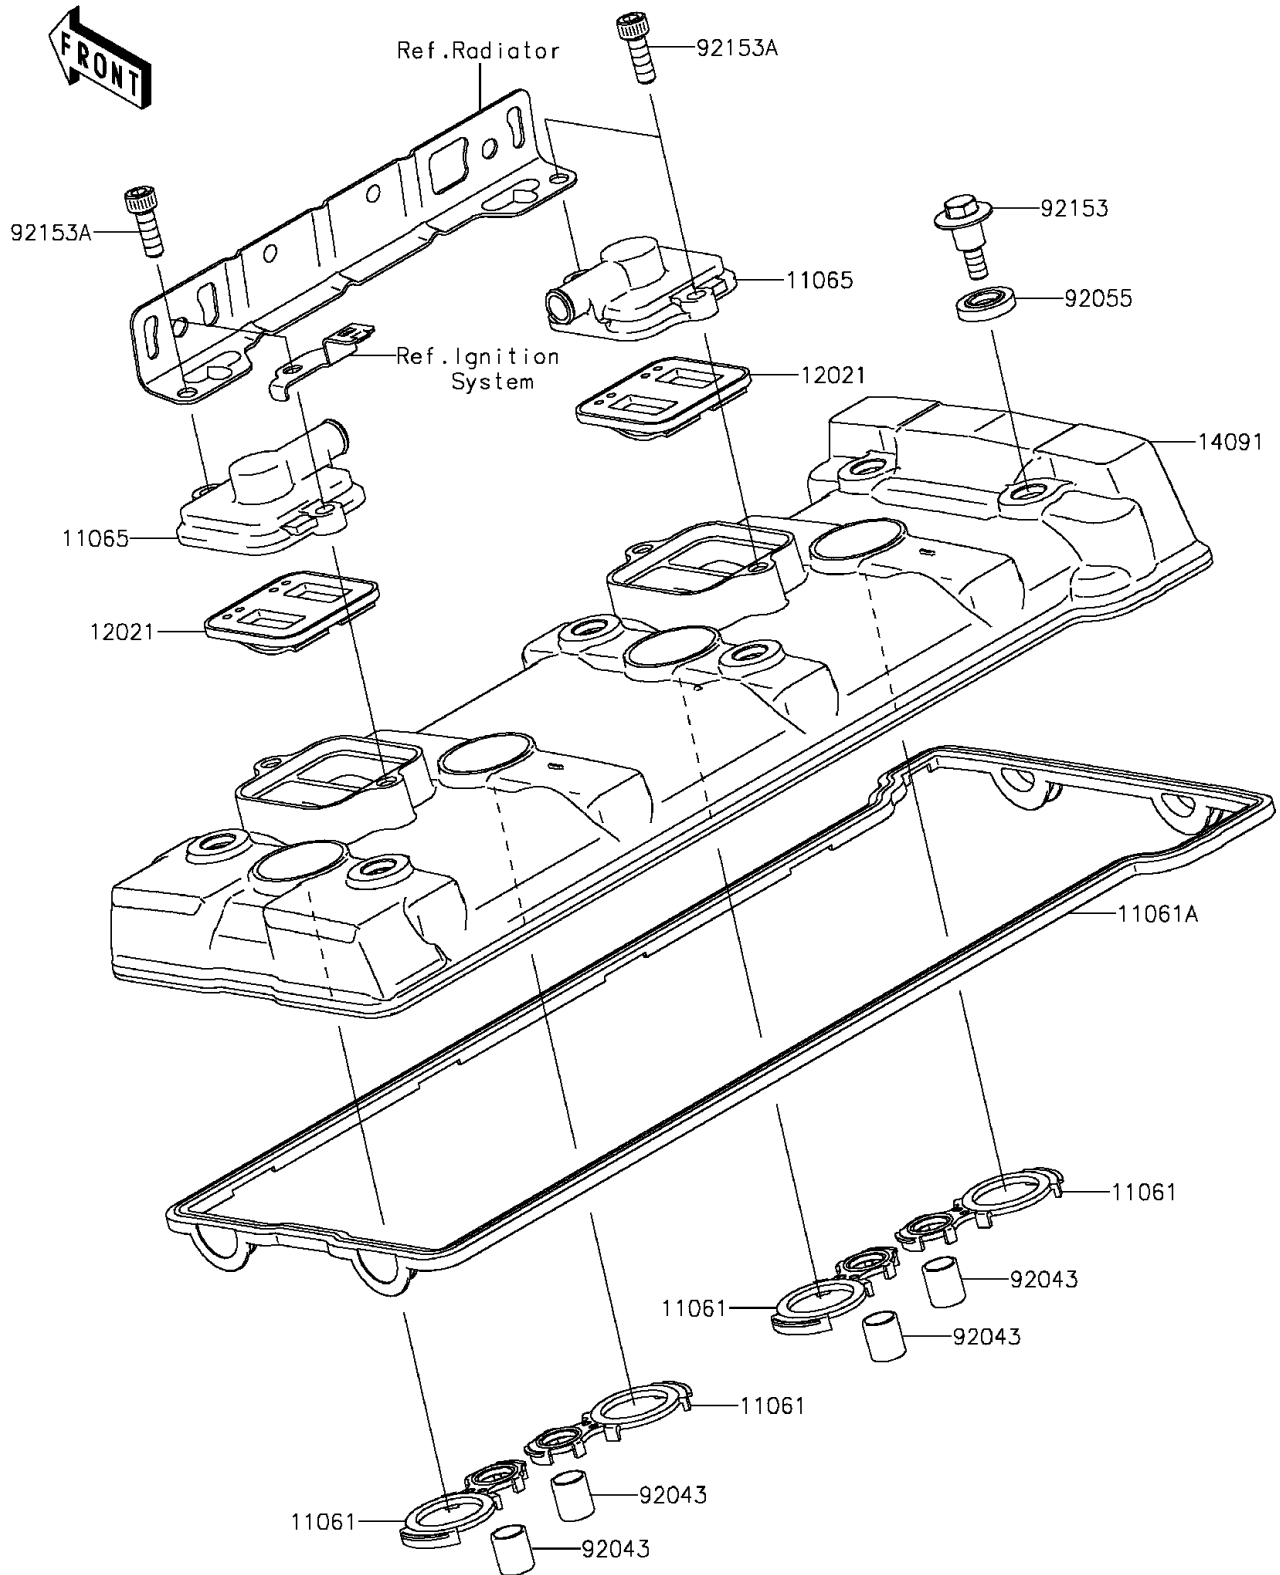

2015 NINJA® ZX™-14R ABS 30TH ANNIVERSARY PARTS DIAGRAM

Cylinder Head Cover

E1112

2015 NINJA® ZX™-14R ABS 30TH ANNIVERSARY PARTS LIST

Cylinder Head Cover

| ITEM NAME | PART NUMBER | QUANTITY |
|-----------|-------------|----------|
|-----------|-------------|----------|