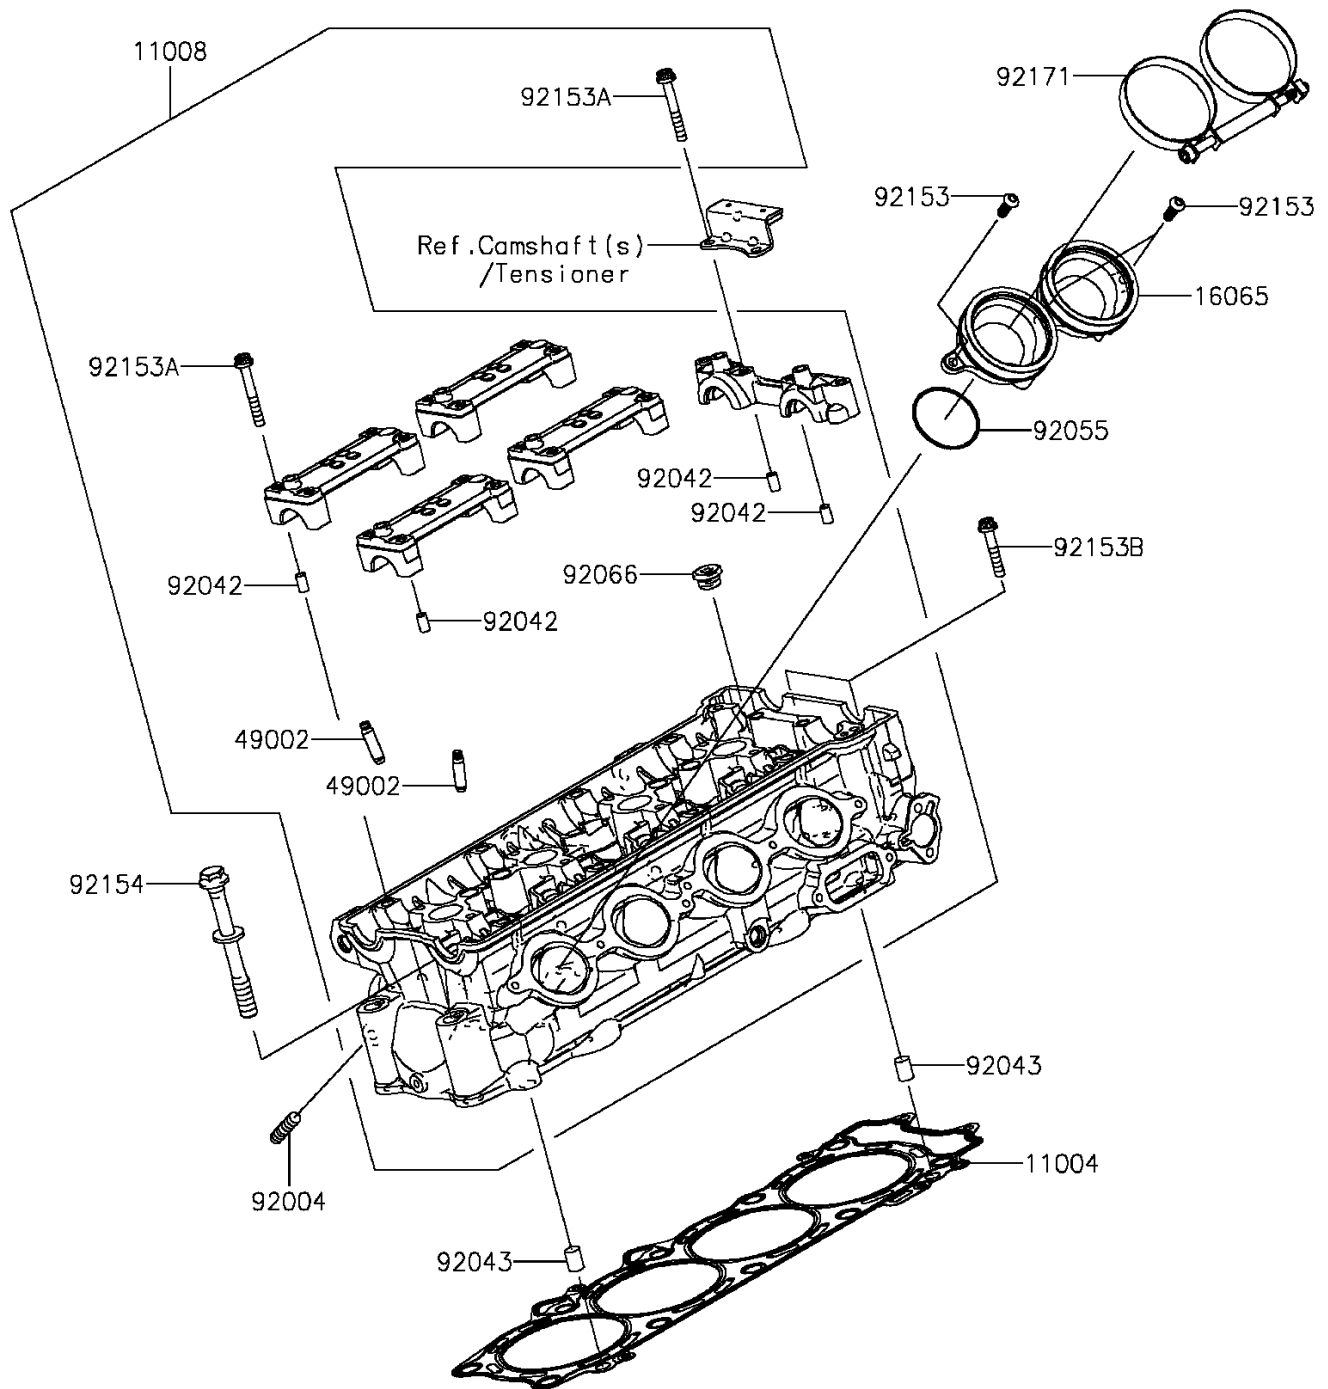

2015 NINJA® ZX™-14R ABS 30TH ANNIVERSARY PARTS DIAGRAM

Cylinder Head

E1111

2015 NINJA® ZX™-14R ABS 30TH ANNIVERSARY PARTS LIST

Cylinder Head

ITEM NAME	PART NUMBER	QUANTITY
-----------	-------------	----------