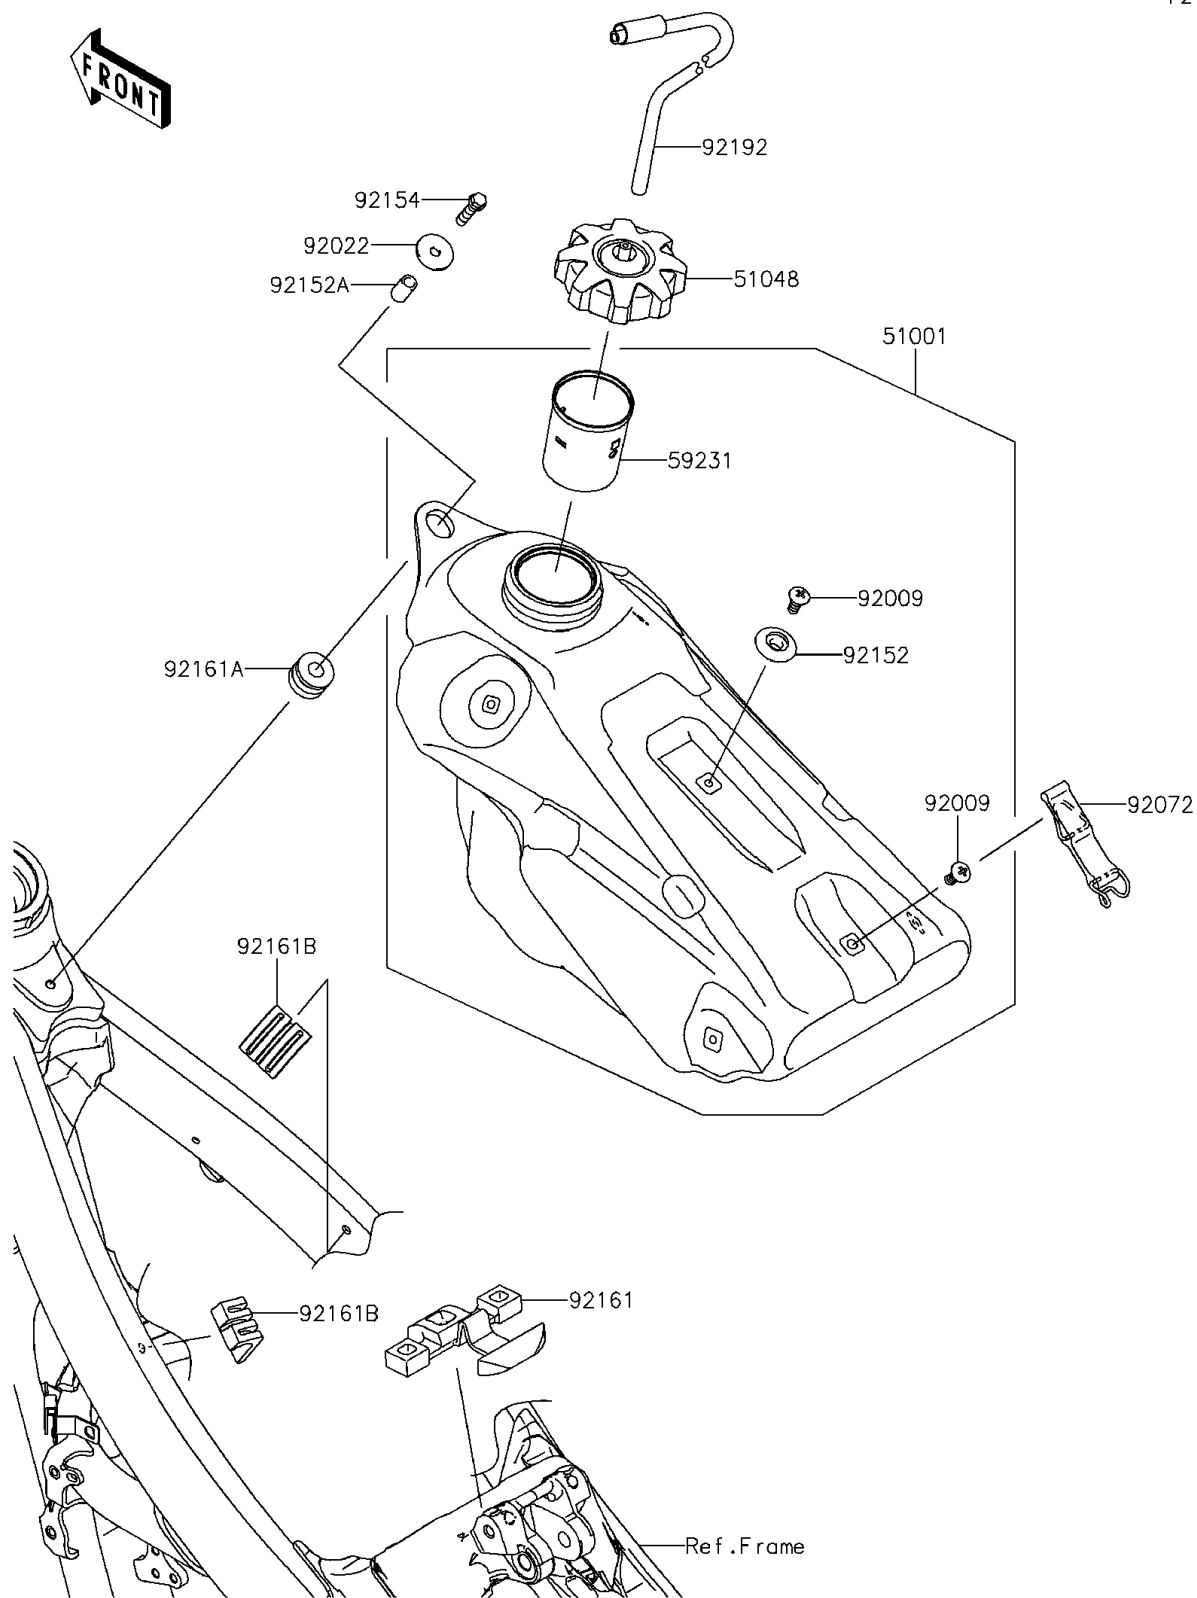

2015 KX™450F PARTS DIAGRAM

Fuel Tank

F2410

2015 KX™450F PARTS LIST

Fuel Tank

ITEM NAME	PART NUMBER	QUANTITY
TANK-COMP-FUEL (Ref # 51001)	51001-0412	1
CAP-ASSY-TANK,FUEL (Ref # 51048)	51048-0031	1
FILLER (Ref # 59231)	59231-0019	1
SCREW,6MM (Ref # 92009)	92009-1971	1
WASHER,6.5X24X2 (Ref # 92022)	92022-1690	1
BAND,FUEL TANK (Ref # 92072)	92072-0045	1
COLLAR (Ref # 92152)	92152-1346	1
COLLAR,6.8X10X16 (Ref # 92152A)	92152-1552	1
BOLT,FLANGED,6X25 (Ref # 92154)	92154-0520	1
DAMPER,FUEL TANK,RR (Ref # 92161)	92161-1377	1
DAMPER,FUEL TANK,FR (Ref # 92161A)	92161-1392	1
DAMPER,FUEL TANK,SIDE (Ref # 92161B)	92161-1393	1
TUBE (Ref # 92192)	92192-0161	1