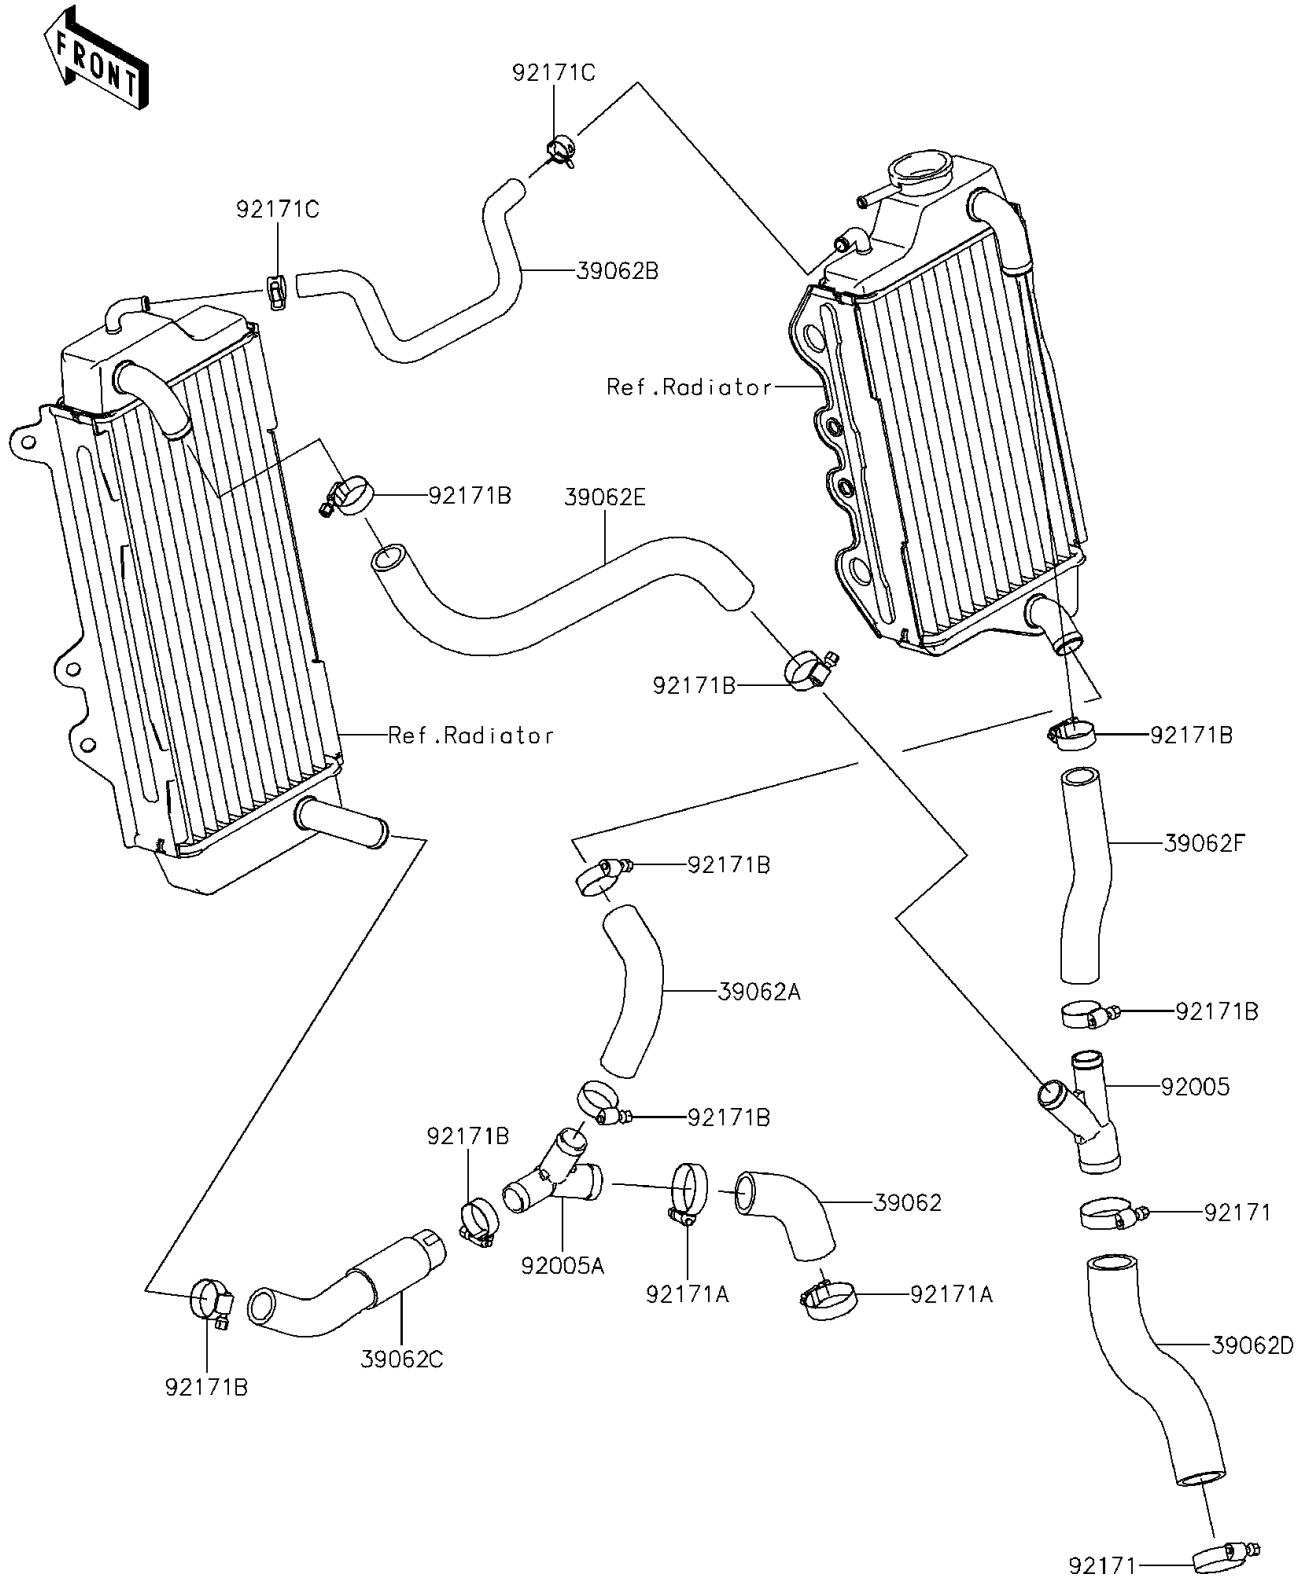

2015 KX™450F PARTS DIAGRAM

Water Pipe

E3037

2015 KX™450F PARTS LIST

Water Pipe

ITEM NAME	PART NUMBER	QUANTITY
HOSE-COOLING,W/P-FIT. (Ref # 39062)	39062-0088	1
HOSE-COOLING,RAD.RH LOW-FIT. (Ref # 39062A)	39062-0301	1
HOSE-COOLING,RAD.LH-RAD.RH (Ref # 39062B)	39062-0302	1
HOSE-COOLING,RAD.LH LOW-FIT. (Ref # 39062C)	39062-0303	1
HOSE-COOLING,HEAD-3WAY FIT. (Ref # 39062D)	39062-0348	1
HOSE-COOLING,FIT.-RAD. LH UPP (Ref # 39062E)	39062-0349	1
HOSE-COOLING,FIT.-RAD. RH UPP (Ref # 39062F)	39062-0350	1
FITTING,3WAY,HEAD-RAD (Ref # 92005)	92005-0066	1
FITTING,3WAY,RAD-W/P (Ref # 92005A)	92005-0067	1
CLAMP (Ref # 92171)	92171-0261	1
CLAMP (Ref # 92171A)	92171-0337	1
CLAMP (Ref # 92171B)	92171-0338	1
CLAMP,CLIP,12.5MM (Ref # 92171C)	92171-0372	1