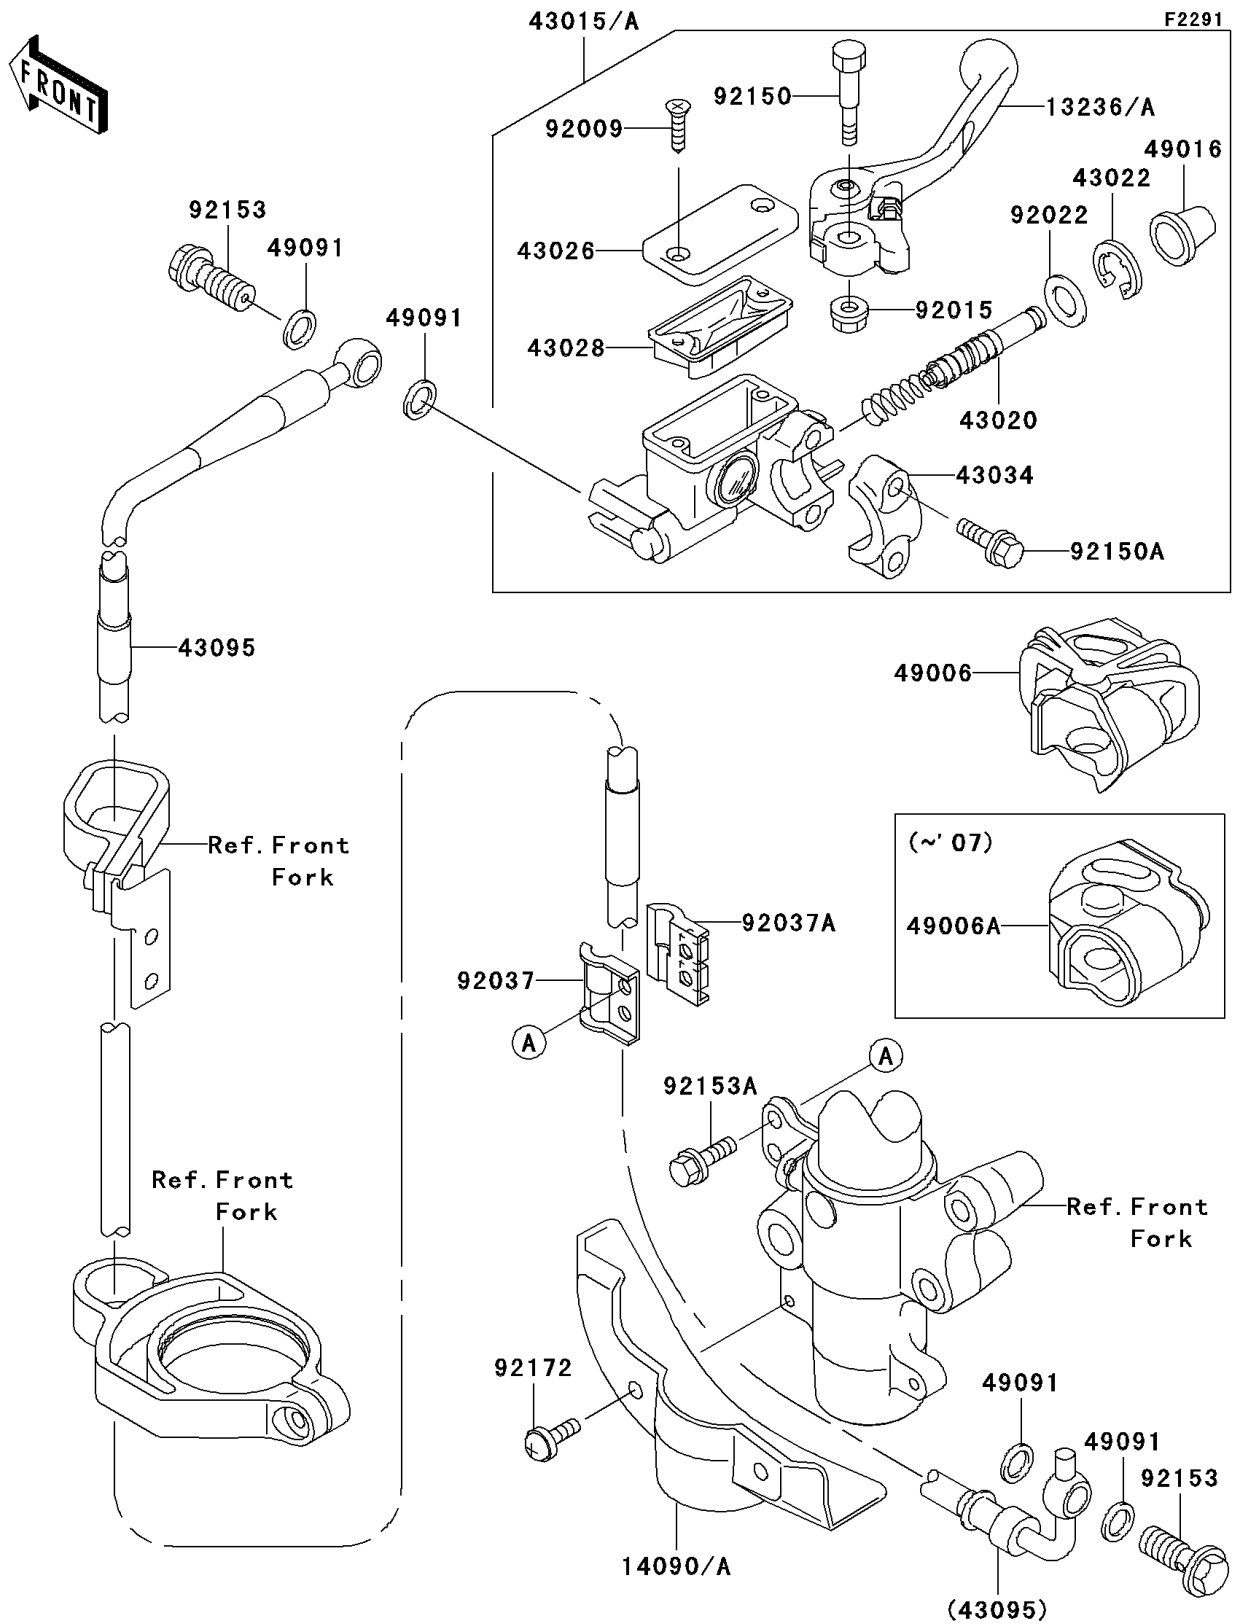

2007 KX100 PARTS DIAGRAM

Front Master Cylinder

2007 KX100 PARTS LIST

Front Master Cylinder

ITEM NAME	PART NUMBER	QUANTITY
LEVER-COMP,FRONT BRAKE (Ref # 13236)	13236-0070	1
COVER,BRAKE HOSE,WHITE (Ref # 14090)	14090-1860-RZ	1
CYLINDER-ASSY-MASTER,FR (Ref # 43015)	43015-0041	1
PISTON-COMP-BRAKE (Ref # 43020)	43020-1123	1
STOPPER-BRAKE,PISTON (Ref # 43022)	43022-1010	1
CAP-BRAKE (Ref # 43026)	43026-1075	1
DIAPHRAGM (Ref # 43028)	43028-1067	1
HOLDER-BRAKE (Ref # 43034)	43034-1110	1
HOSE-BRAKE,FR (Ref # 43095)	43095-1091	1
BOOT,FRONT BRAKE LEVER (Ref # 49006A)	49006-1344	1
COVER-SEAL,MASTER CYLINDER (Ref # 49016)	49016-1044	1
WASHER-SEAL,10.1X14.5X1.5 (Ref # 49091)	49091-0001	1
SCREW,4MM (Ref # 92009)	92009-1458	1
NUT,FLANGED,6MM (Ref # 92015)	92015-1528	1
WASHER (Ref # 92022)	92022-1814	1
CLAMP,BRAKE HOSE,OUTSIDE (Ref # 92037)	92037-1362	1
CLAMP,BRAKE HOSE,INSIDE (Ref # 92037A)	92037-1363	1
BOLT,LEVER SET (Ref # 92150)	92150-1451	1
BOLT (Ref # 92150A)	92150-1452	1
BOLT,OIL,L=23 (Ref # 92153)	92153-0627	1
BOLT,6X16 (Ref # 92153A)	92153-0695	1
SCREW,6X14 (Ref # 92172)	92172-0107	1