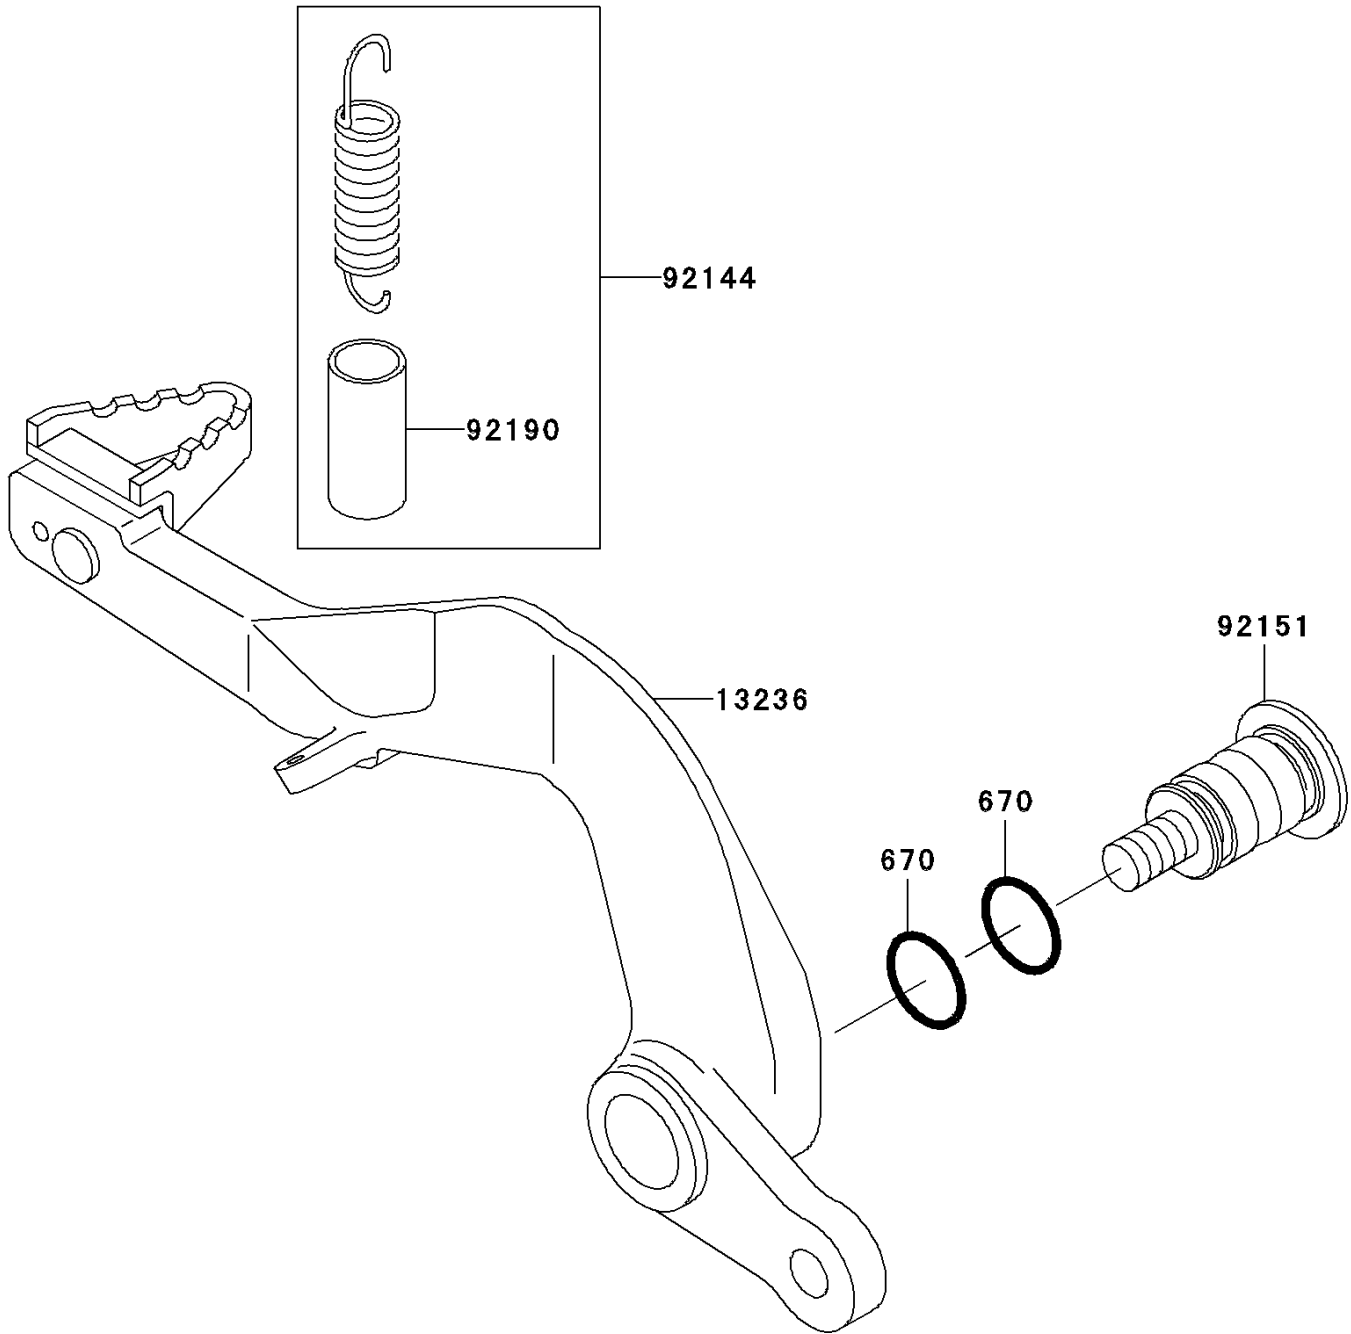

2007 KX100 PARTS DIAGRAM

Brake Pedal

F2260

2007 KX100 PARTS LIST

Brake Pedal

ITEM NAME	PART NUMBER	QUANTITY
O RING,12MM (Ref # 670)	670B2012	2
LEVER-COMP,BRAKE PEDAL,ALUM. (Ref # 13236)	13236-1353	1
SPRING,BRAKE PEDAL RETURN (Ref # 92144)	92144-1752	1
BOLT,BRAKE PEDAL,8MM (Ref # 92151)	92151-1572	1
TUBE,13X16X25 (Ref # 92190)	92190-1488	1