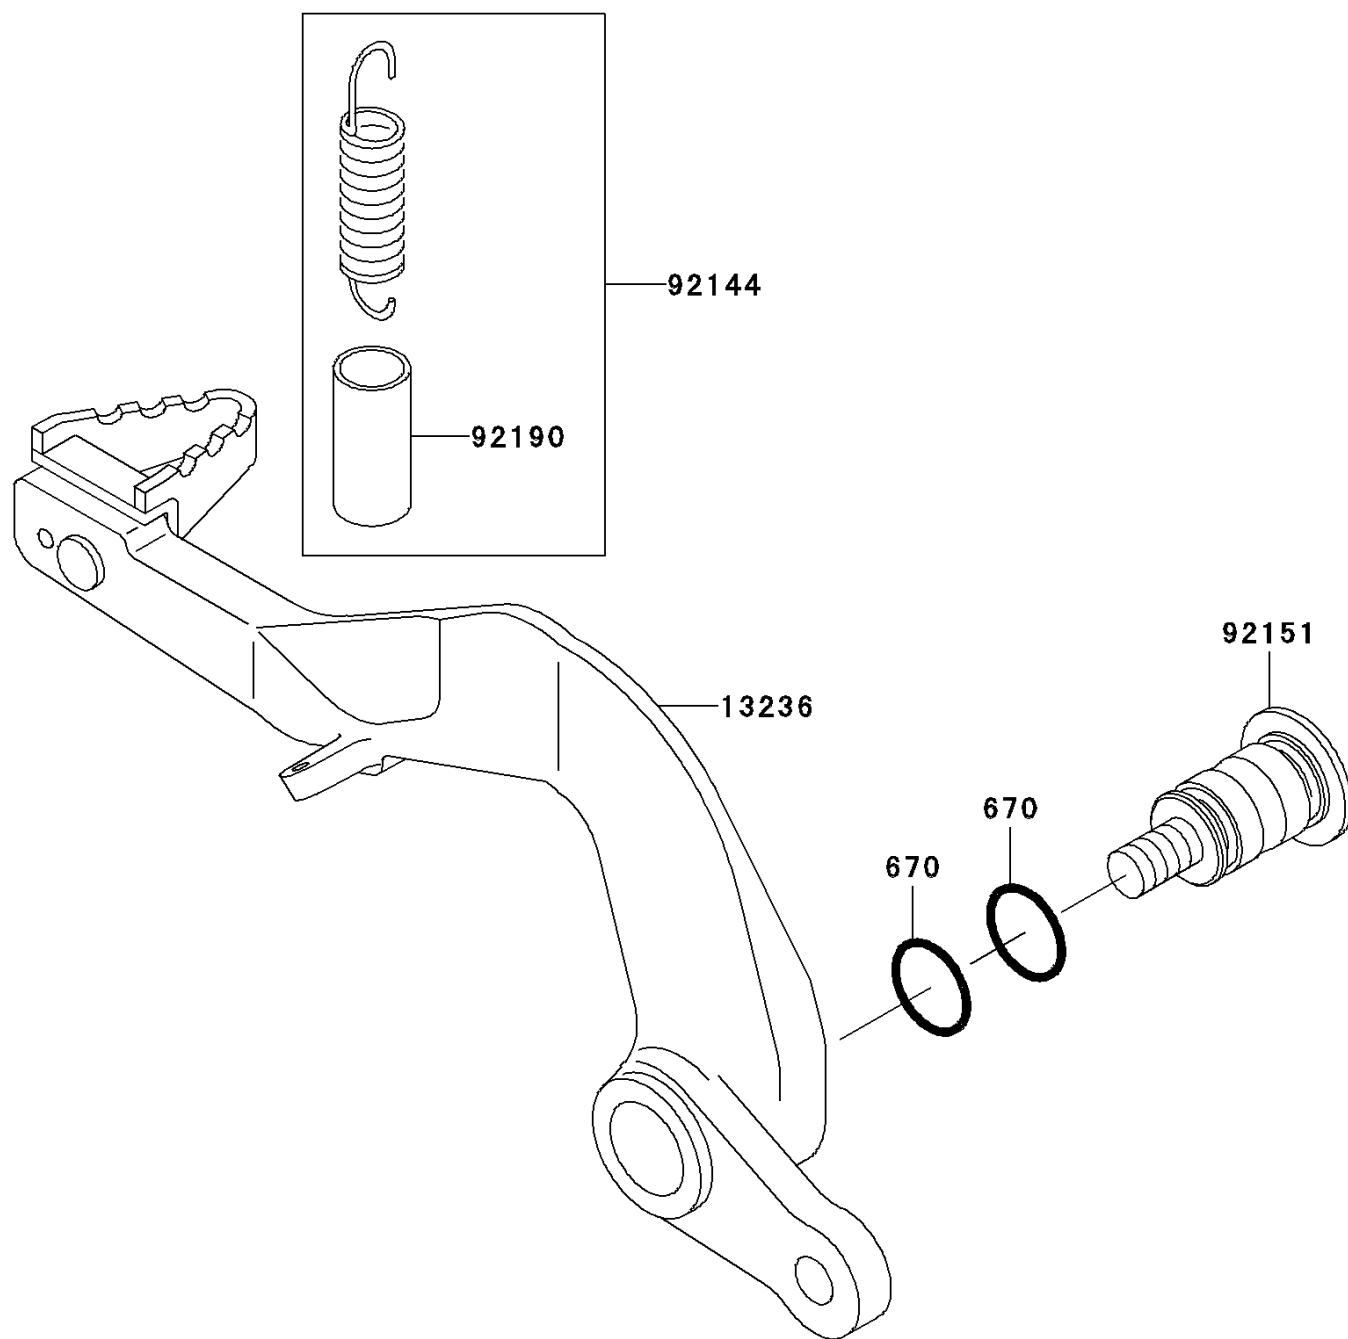

2007 KX100 PARTS DIAGRAM

Brake Pedal

F2260

2007 KX100 PARTS LIST

Brake Pedal

ITEM NAME	PART NUMBER	QUANTITY
O RING,12MM (Ref # 670)	670B2012	1
LEVER-COMP,BRAKE PEDAL,ALUM. (Ref # 13236)	13236-1353	1
SPRING,BRAKE PEDAL RETURN (Ref # 92144)	92144-1752	1
BOLT,BRAKE PEDAL,8MM (Ref # 92151)	92151-1572	1
TUBE,13X16X25 (Ref # 92190)	92190-1488	1