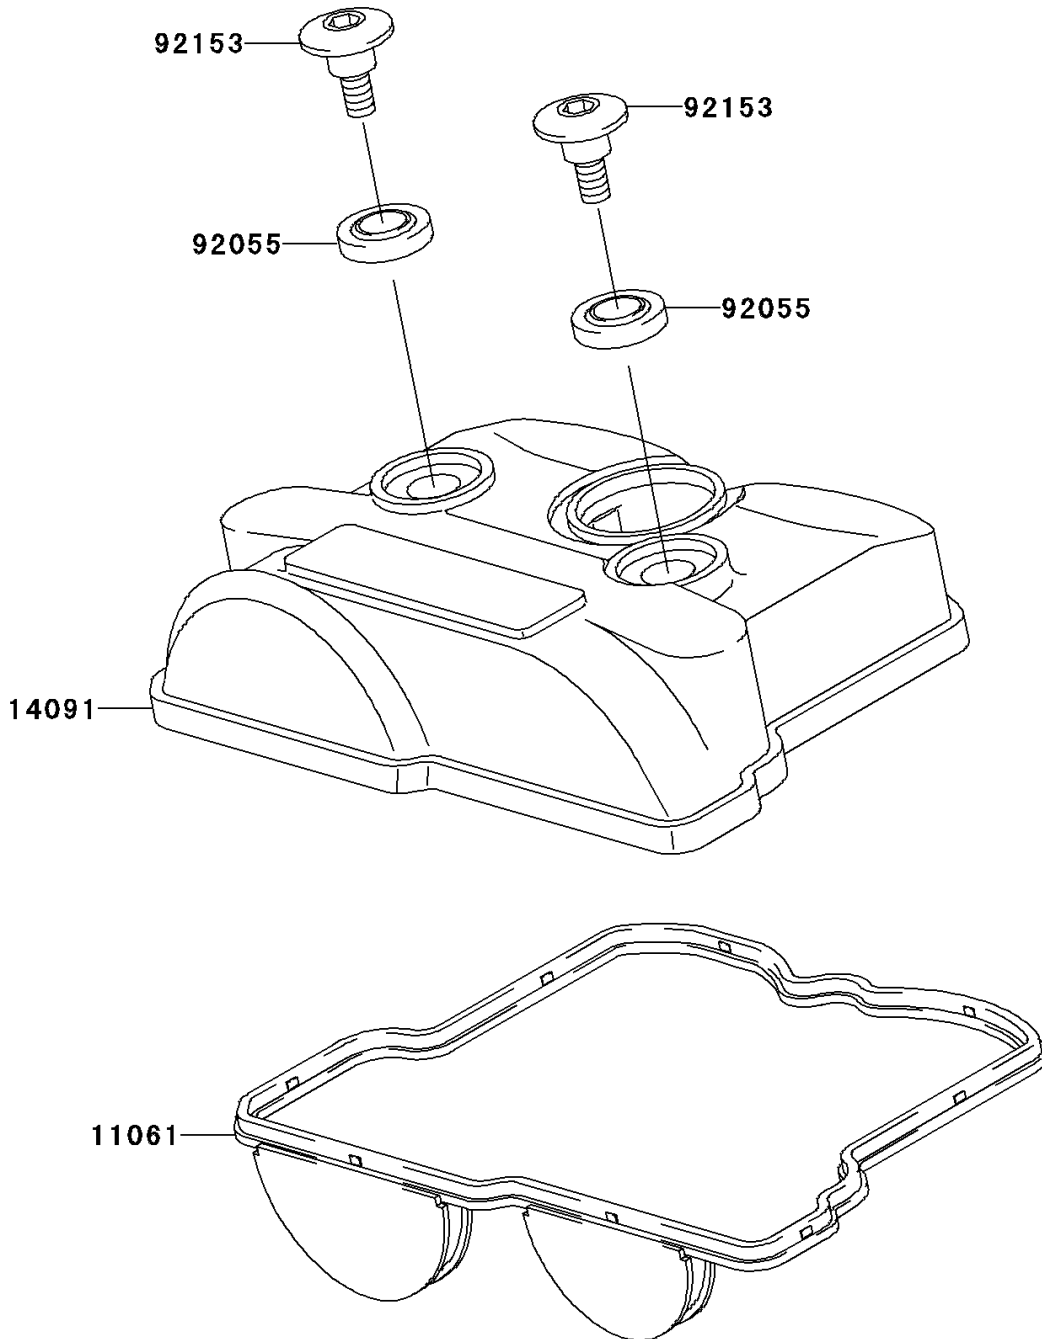

# 2010 KX™ 250F PARTS DIAGRAM

Cylinder Head Cover

E1112

## 2010 KX™ 250F PARTS LIST

### Cylinder Head Cover

ITEM NAME	PART NUMBER	QUANTITY
GASKET,CYLINDER HEAD (Ref # 11061)	11061-0350	1
COVER,CYLINDER HEAD (Ref # 14091)	14091-1629	1
RING-O,HEAD COVER BOLT (Ref # 92055)	92055-1352	2
BOLT,SOCKET,6MM (Ref # 92153)	92153-1181	2