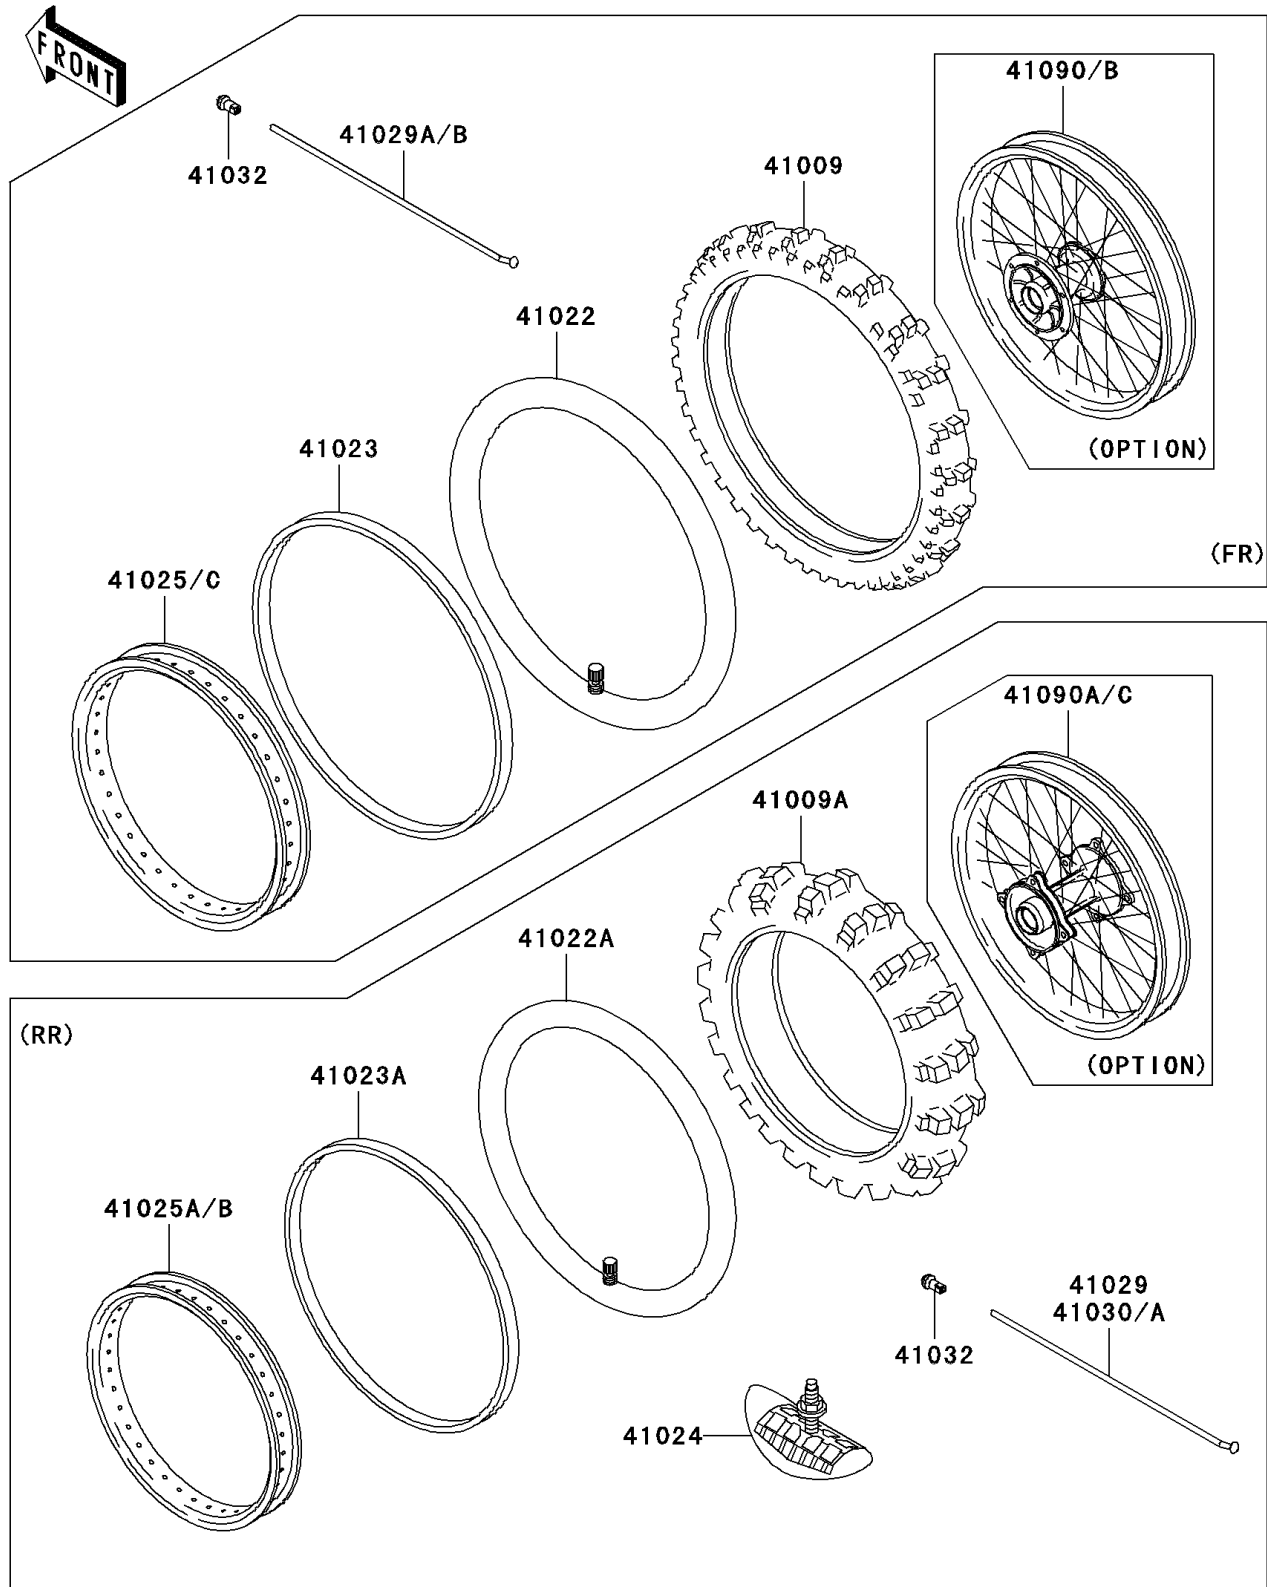

2009 KX™ 100 PARTS DIAGRAM

Wheels/Tires

F2210

2009 KX™ 100 PARTS LIST

Wheels/Tires

ITEM NAME	PART NUMBER	QUANTITY
TIRE,FR,70/100-19 42M,M401(BS) (Ref # 41009)	41009-0051	1
TIRE,RR,90/100-16 52M,M402(BS) (Ref # 41009A)	41009-0052	1
TUBE-TIRE,70/100-19(BS) (Ref # 41022)	41022-1203	1
TUBE-TIRE,90/100-16(BS) (Ref # 41022A)	41022-1204	1
BAND-RIM,X-19(BS) (Ref # 41023)	41023-1122	1
BAND-RIM,X-16A(BS) (Ref # 41023A)	41023-1123	1
STOPPER-RIM,1.85-M(DUNLOP) (Ref # 41024)	41024-011	1
RIM,FR,1.40X19,BLACK (Ref # 41025)	41025-0133-WC	1
RIM,RR,1.85X16,BLACK (Ref # 41025A)	41025-0134-WC	1
SPOKE-INNER,RR,179MMX170D (Ref # 41029)	41029-1278	1
SPOKE-INNER,FR,RH,211MMX165D (Ref # 41029A)	41029-1288	1
SPOKE-INNER,FR,LH,207MMX165D (Ref # 41029B)	41029-1289	1
SPOKE-OUTER,RR,RH,171MMX170D (Ref # 41030)	41030-1151	1
SPOKE-OUTER,RR,LH,175MMX170D (Ref # 41030A)	41030-1161	1
NIPPLE-SPOKE,8X9X20(+) (Ref # 41032)	41032-1077	1
WHEEL-SUB ASSY,FR,1.40X19 (Ref # 41090B)	41090-5224	1
WHEEL-SUB ASSY,RR,1.85X16 (Ref # 41090C)	41090-5225	1