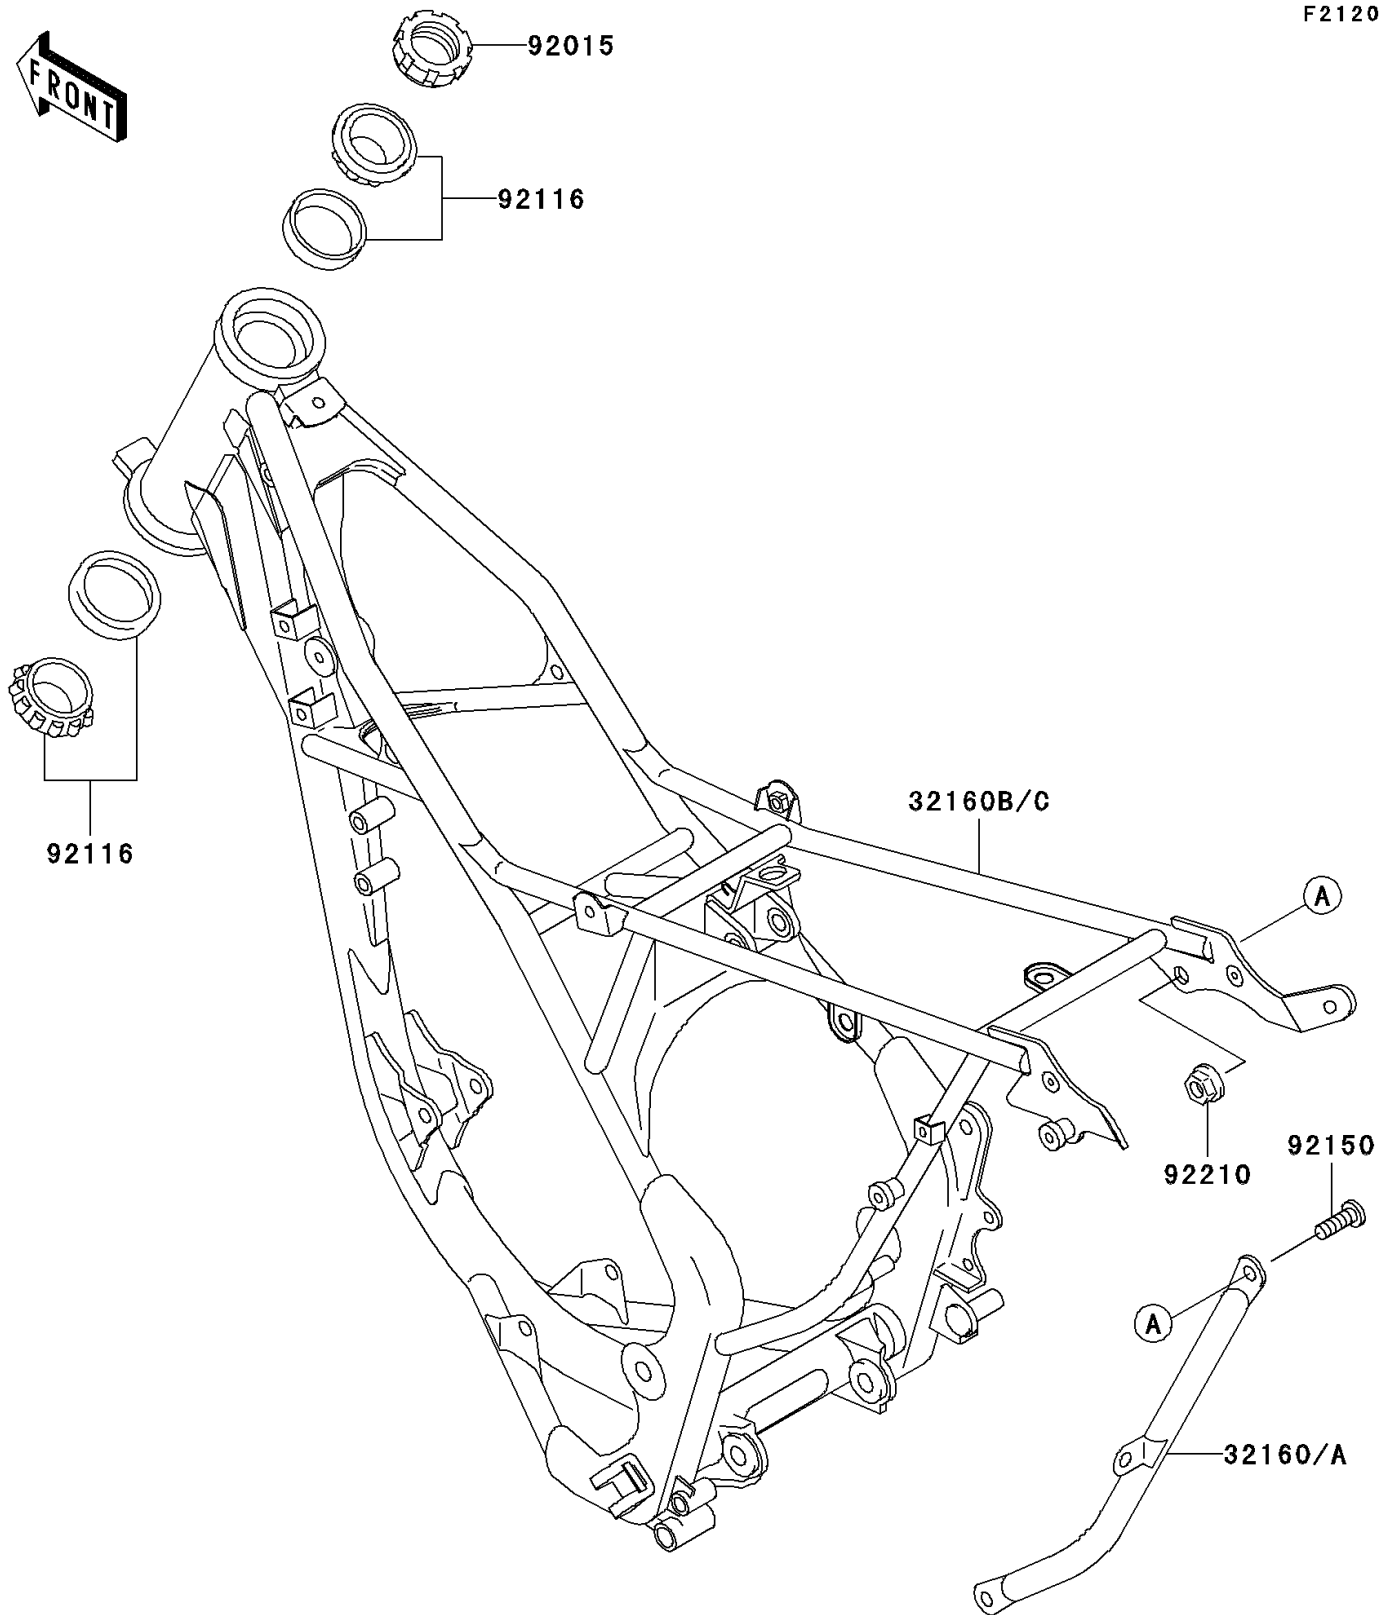

2009 KX™100 PARTS DIAGRAM

Frame

F2120

2009 KX™100 PARTS LIST

Frame

ITEM NAME	PART NUMBER	QUANTITY
FRAME-COMP,DOWNTUBE,RH,BLACK (Ref # 32160)	32160-1486-18R	1
FRAME-COMP,MAIN,F.S.BLACK (Ref # 32160B)	32160-1673-18R	1
NUT,STEERING STEM,25MM (Ref # 92015)	92015-1684	1
BEARING-ROLLER,H1-CAP32005JRRS (Ref # 92116)	92116-1065	1
BOLT,SOCKET,10X23 (Ref # 92150)	92150-1221	1
NUT,LOCK,FLANGED,10MM (Ref # 92210)	92210-1080	1