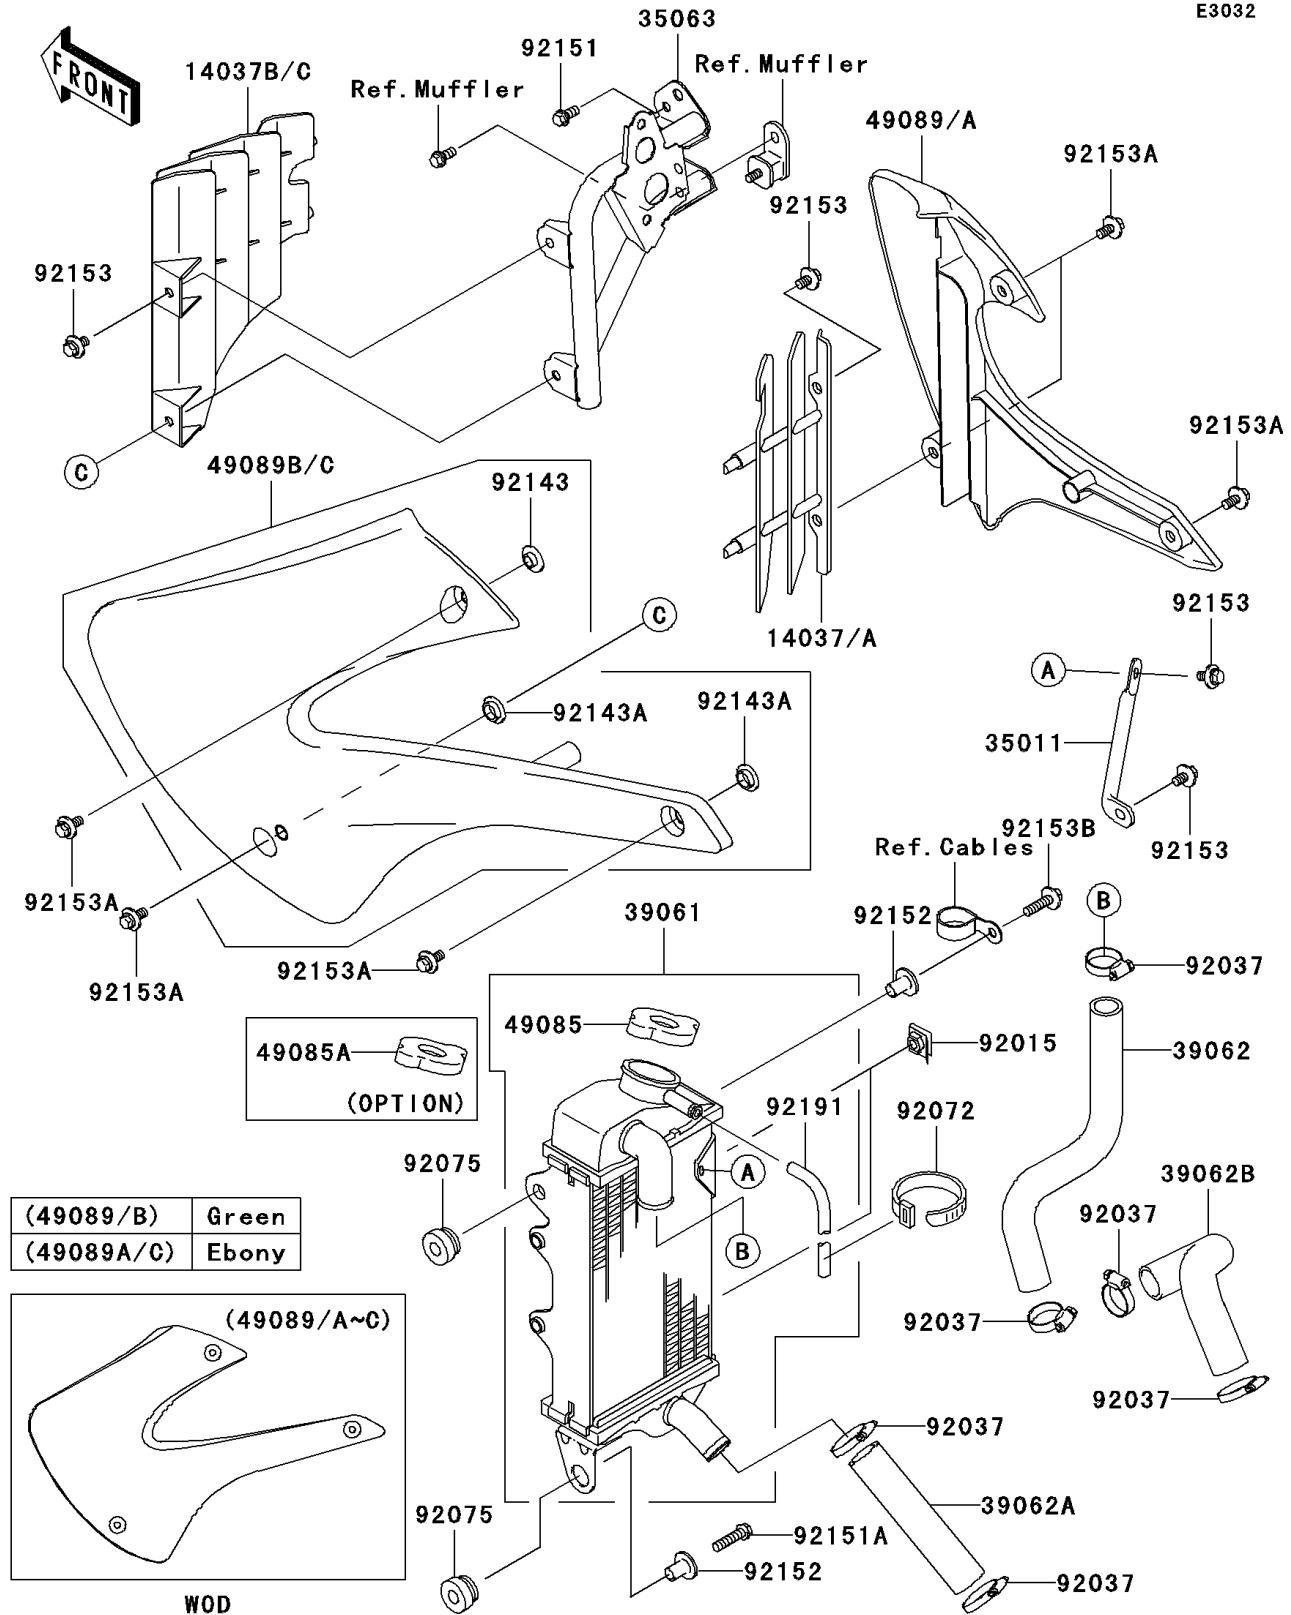

2007 KX100 PARTS DIAGRAM

Radiator

E3032

2007 KX100 PARTS LIST

Radiator

ITEM NAME	PART NUMBER	QUANTITY
SCREEN,RH,WHITE (Ref # 14037)	14037-1249-RZ	1
SCREEN,LH,WHITE (Ref # 14037B)	14037-1282-RZ	1
STAY (Ref # 35011)	35011-1845	1
STAY (Ref # 35063)	35063-1137	1
RADIATOR-ASSY (Ref # 39061)	39061-1245	1
HOSE-COOLING,HEAD-RADIATOR (Ref # 39062)	39062-1425	1
HOSE-COOLING,RADIATOR-PUMP (Ref # 39062A)	39062-1711	1
HOSE-COOLING,CYLINDER PUMP (Ref # 39062B)	39062-1712	1
CAP-ASSY-PRESSURE,P1.1 (Ref # 49085)	49085-1070	1
CAP-ASSY-PRESSURE,P1.6 (Ref # 49085A)	49085-1073	1
SHROUD-ENGINE,RH,L.GREEN (Ref # 49089)	49089-1139-290	1
SHROUD-ENGINE,LH,L.GREEN (Ref # 49089B)	49089-1146-290	1
NUT (Ref # 92015)	92015-1487	1
CLAMP,COOLING HOSE (Ref # 92037)	92037-1589	1
BAND,L=186 (Ref # 92072)	92072-056	1
DAMPER (Ref # 92075)	92075-1352	1
COLLAR (Ref # 92143)	92143-1087	1
COLLAR (Ref # 92143A)	92143-1196	1
BOLT,6X12 (Ref # 92151)	92151-1133	1
BOLT,FLANGED-SMALL,6X25 (Ref # 92151A)	92151-1930	1
COLLAR (Ref # 92152)	92152-0666	1
BOLT,6X12 (Ref # 92153)	92153-0503	1
BOLT,FLANGED,6X14 (Ref # 92153A)	92153-0936	1
BOLT,FLANGED WP,6X25 (Ref # 92153B)	92153-1008	1
TUBE,6X9X700 (Ref # 92191)	92191-1211	1