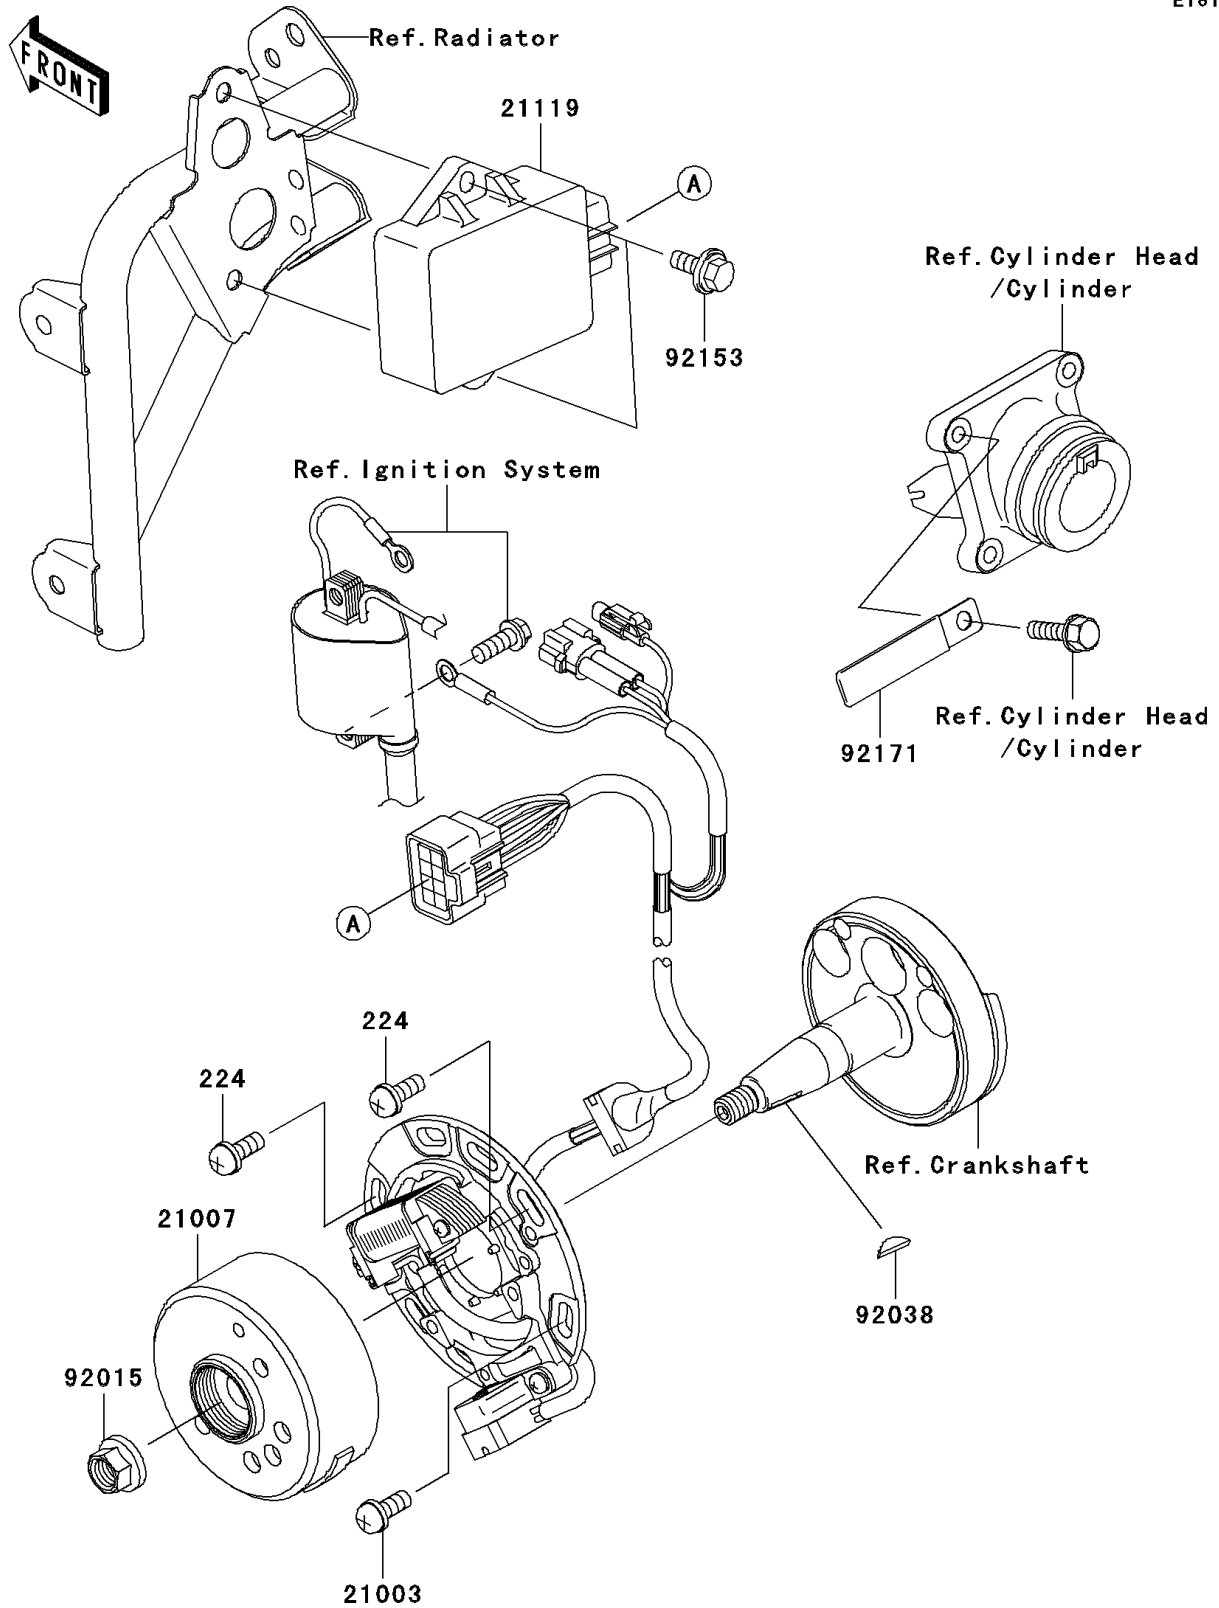

2007 KX100 PARTS DIAGRAM

Generator

E1810

2007 KX100 PARTS LIST

Generator

ITEM NAME	PART NUMBER	QUANTITY
SCREW-PAN-WP-CROS,6X14 (Ref # 224)	224AA0614	1
STATOR (Ref # 21003)	21003-0032	1
ROTOR (Ref # 21007)	21007-0074	1
IGNITER (Ref # 21119)	21119-0049	1
NUT,FLANGED,10MM (Ref # 92015)	92015-077	1
KEY,WOODRUFF (Ref # 92038)	92038-001	1
BOLT,6X16 (Ref # 92153)	92153-0863	1
CLAMP (Ref # 92171)	92171-0652	1