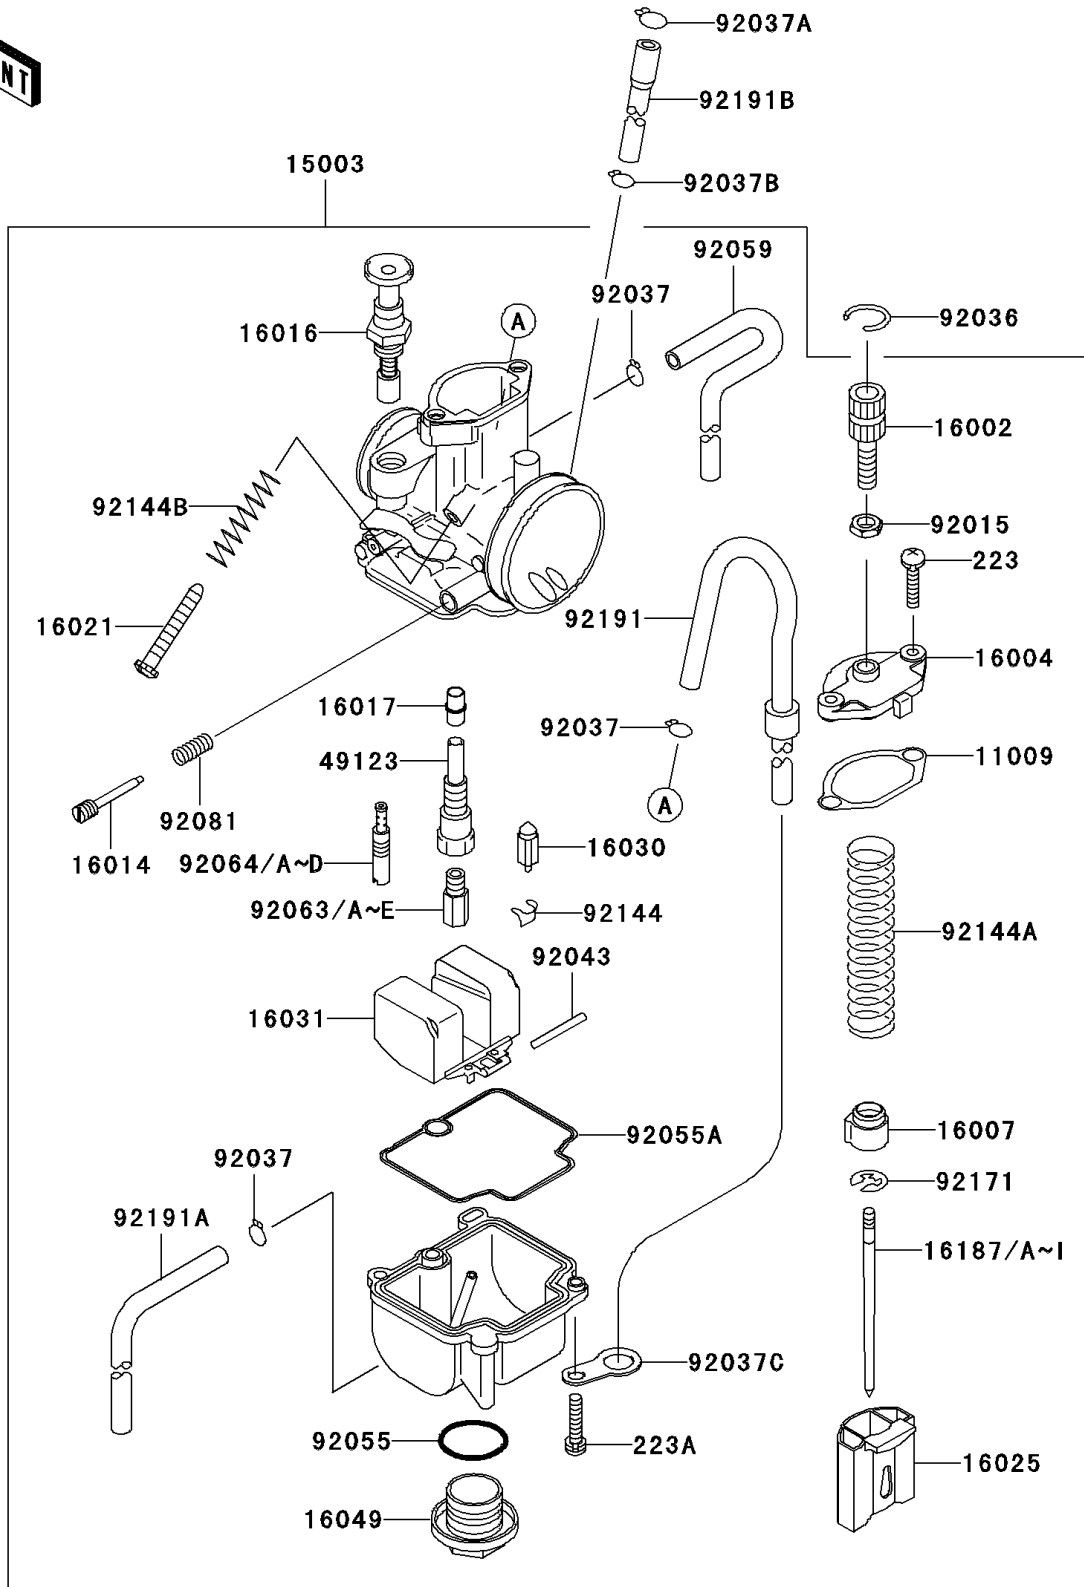

2009 KX™100 PARTS DIAGRAM

Carburetor

E1611