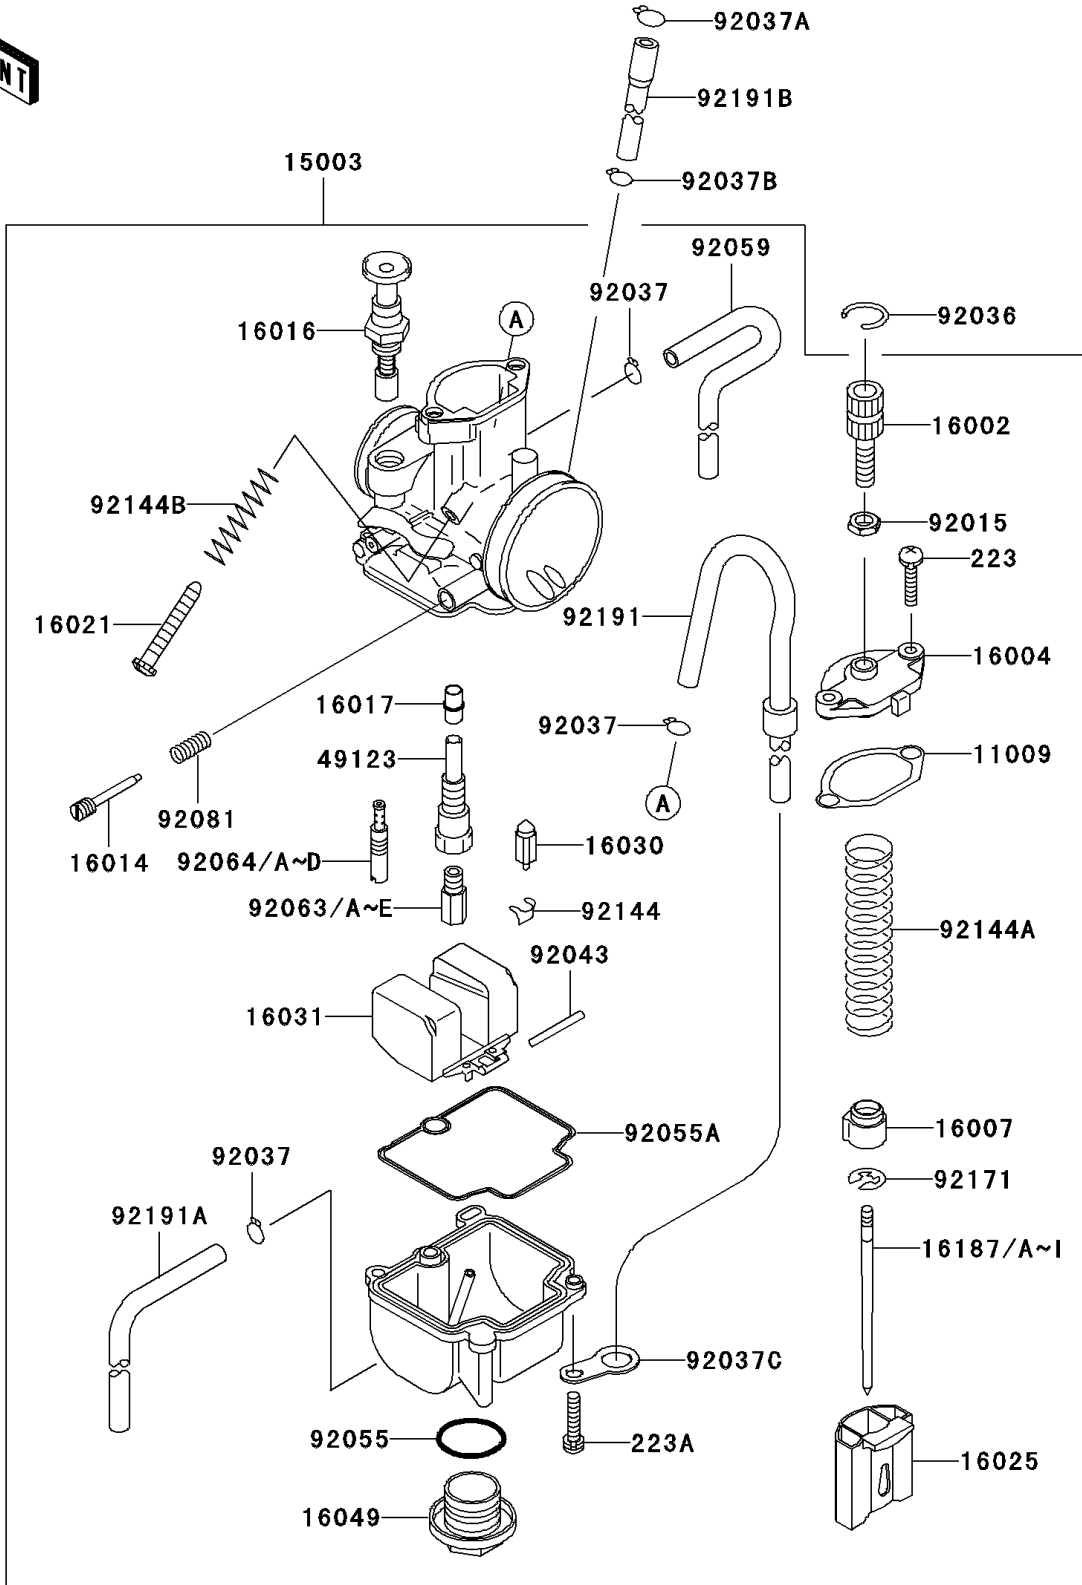

2009 KX™100 PARTS DIAGRAM

Carburetor

E1611