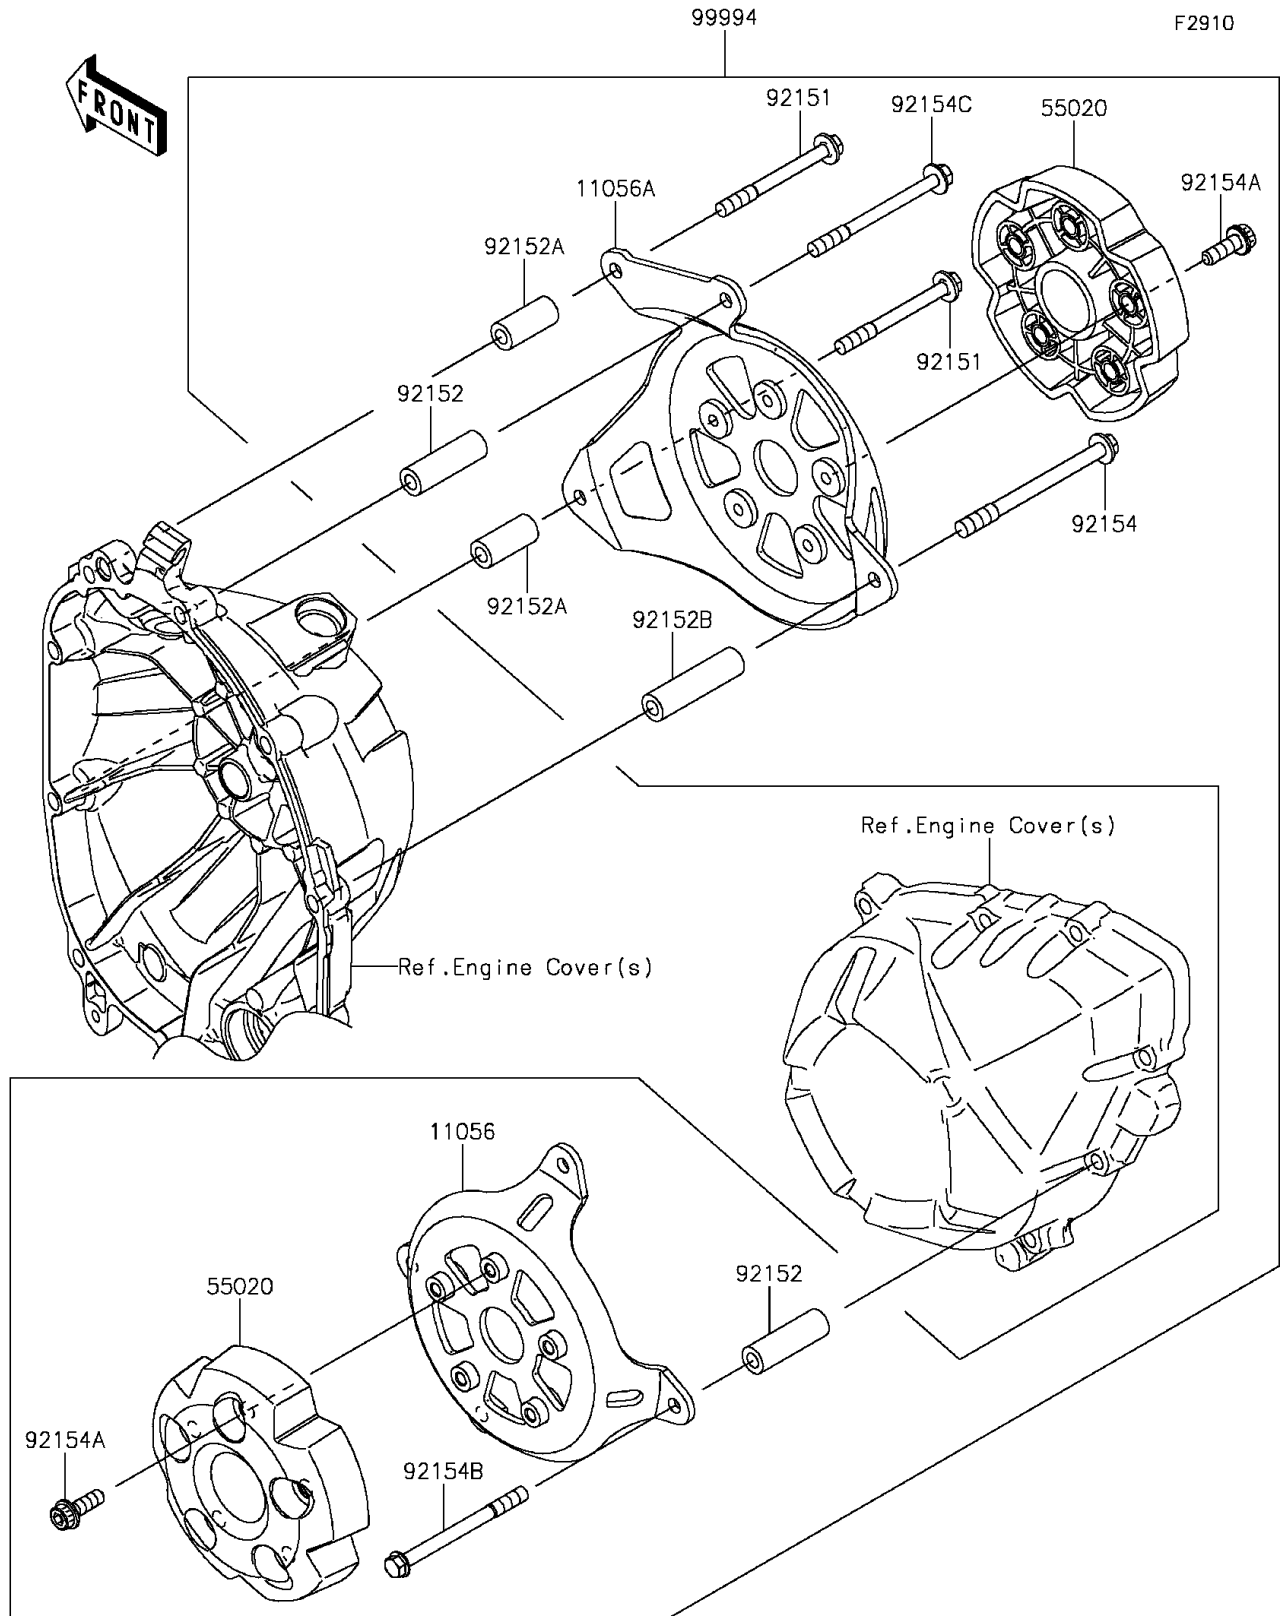

2014 ZR800 (European) PARTS DIAGRAM

Accessory(Engine Guard)

2014 ZR800 (European) PARTS LIST

Accessory(Engine Guard)

ITEM NAME	PART NUMBER	QUANTITY
BRACKET,ENGINE GUARD,LH (Ref # 11056)	11056-2358	1
BRACKET,ENGINE GUARD,RH (Ref # 11056A)	11056-2359	1
GUARD,ENGINE (Ref # 55020)	55020-0856	2
BOLT,6X60 (Ref # 92151)	92151-1791	2
COLLAR,6.5X12X37.9 (Ref # 92152)	92152-1639	5
COLLAR,6.5X12X26.8 (Ref # 92152A)	92152-1640	2
COLLAR,6.5X12X46.8 (Ref # 92152B)	92152-1641	1
BOLT,FLANGED,6X80 (Ref # 92154)	92154-0099	1
BOLT,SOCKET,6X18 (Ref # 92154A)	92154-1036	10
BOLT,FLANGED,6X70 (Ref # 92154B)	92154-1037	4
BOLT,FLANGED,6X70 (Ref # 92154C)	92154-1038	1
KIT-ACCESSORY,ENGINE GUARD (Ref # 99994)	99994-0334	1