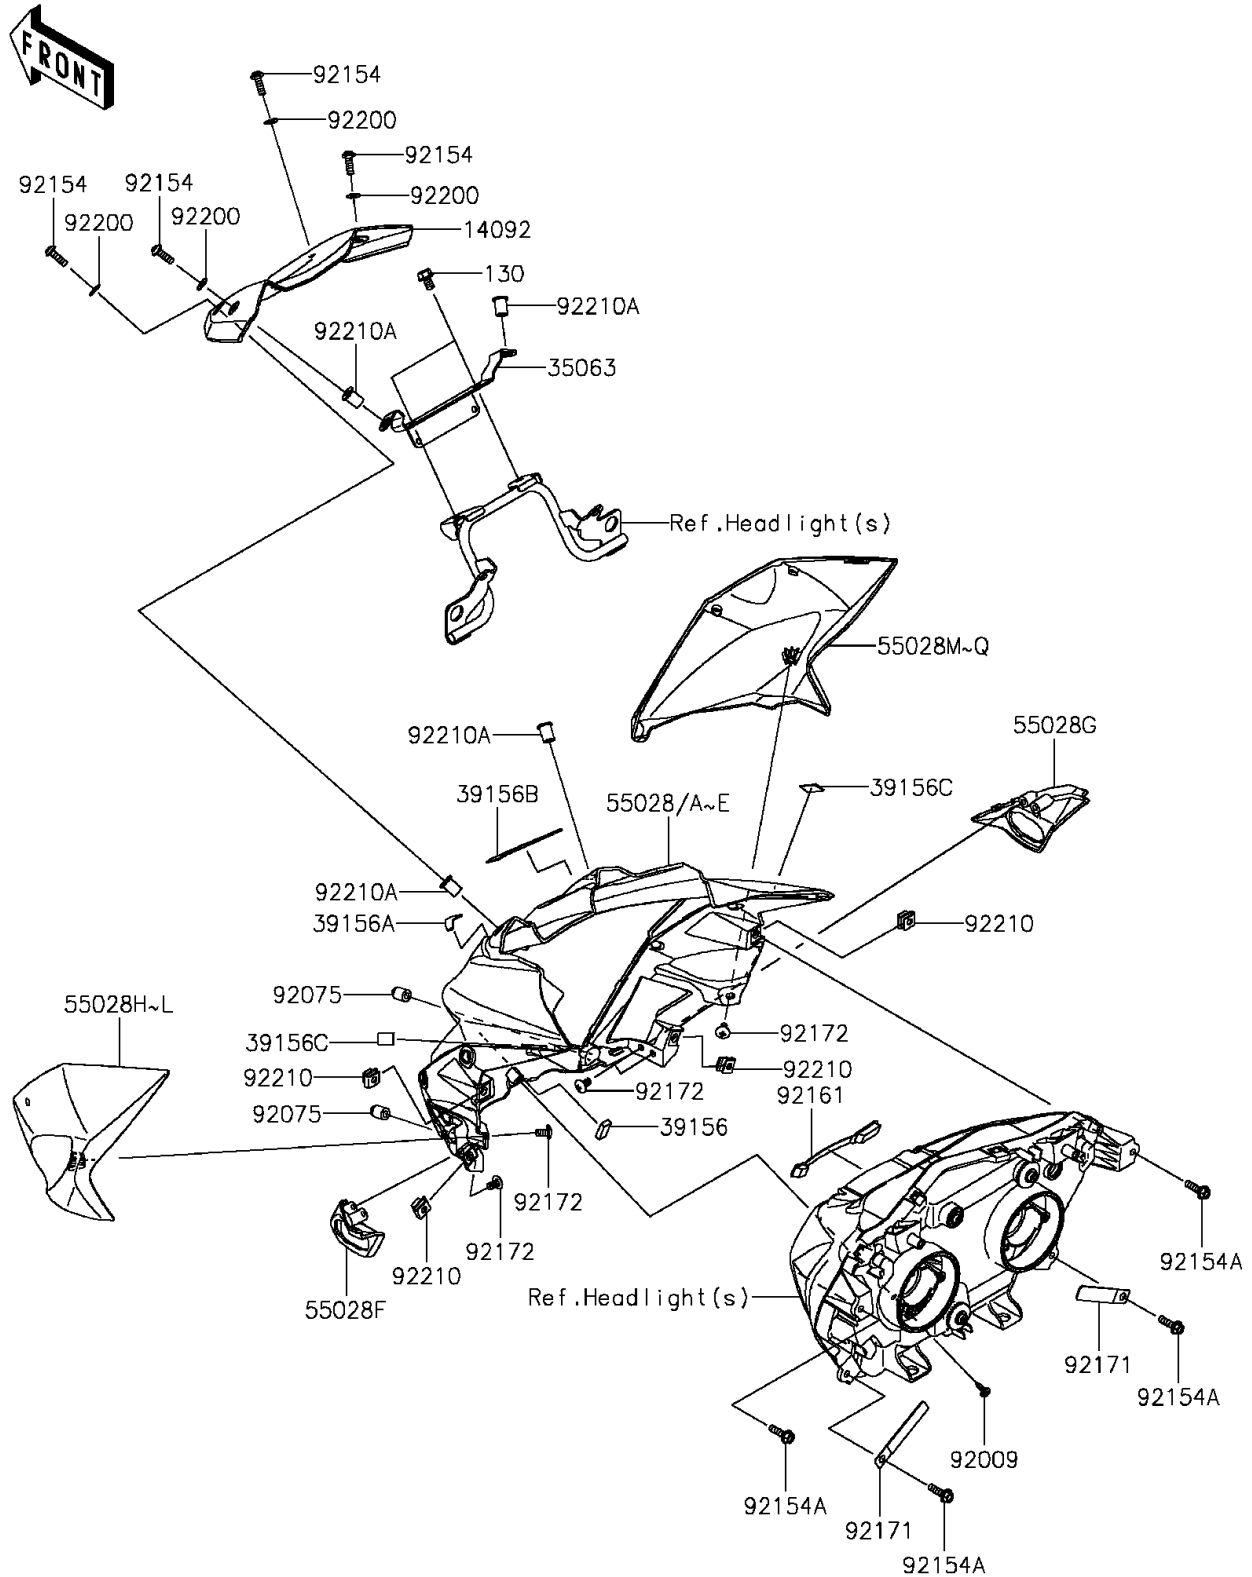

2014 ZR800 (European) PARTS DIAGRAM

Cowling

F2871

2014 ZR800 (European) PARTS LIST

Cowling

ITEM NAME	PART NUMBER	QUANTITY
BOLT-FLANGED,6X10 (Ref # 130)	130BB0610	2
COVER,METER (Ref # 14092)	14092-0964	1
STAY (Ref # 35063)	35063-0867	1
PAD (Ref # 39156)	39156-0284	1
PAD (Ref # 39156A)	39156-0964	1
PAD (Ref # 39156B)	39156-0965	1
PAD (Ref # 39156C)	39156-0966	2
COWLING,UPP,CNT,C.B.ORANGE (Ref # 55028)	55028-0428-15T	1
COWLING,UPP,CNT,C.F.B.GREEN (Ref # 55028C)	55028-0428-35K	1
COWLING,UPP,CNT,M.S.BLACK (Ref # 55028E)	55028-0428-660	1
COWLING,UPP,CNT,LH (Ref # 55028F)	55028-0429	1
COWLING,UPP,CNT,RH (Ref # 55028G)	55028-0430	1
COWLING,UPP,SIDE,LH,M.S.BLACK (Ref # 55028K)	55028-0431-660	1
COWLING,UPP,SIDE,LH,M.F.S.BLK (Ref # 55028L)	55028-0431-739	1
COWLING,UPP,SIDE,RH,M.S.BLACK (Ref # 55028P)	55028-0432-660	1
COWLING,UPP,SIDE,RH,M.F.S.BLK (Ref # 55028Q)	55028-0432-739	1
SCREW,TAPPING,5X12,BLACK (Ref # 92009)	92009-1138	1
DAMPER,SIDE COVER (Ref # 92075)	92075-1964	2
BOLT,SOCKET,5X16 (Ref # 92154)	92154-0026	4
BOLT,FLANGED,5X18 (Ref # 92154A)	92154-0785	4
DAMPER,TAIL LAMP UPP (Ref # 92161)	92161-0625	1
CLAMP,L=60 (Ref # 92171)	92171-0652	2
SCREW,TAPPING,5X10 (Ref # 92172)	92172-0262	6
WASHER,NYLON,5.3X11.5X0.5 (Ref # 92200)	92200-1480	4
NUT,5MM (Ref # 92210)	92210-0351	4
NUT,WELL,5MM (Ref # 92210A)	92210-0498	4