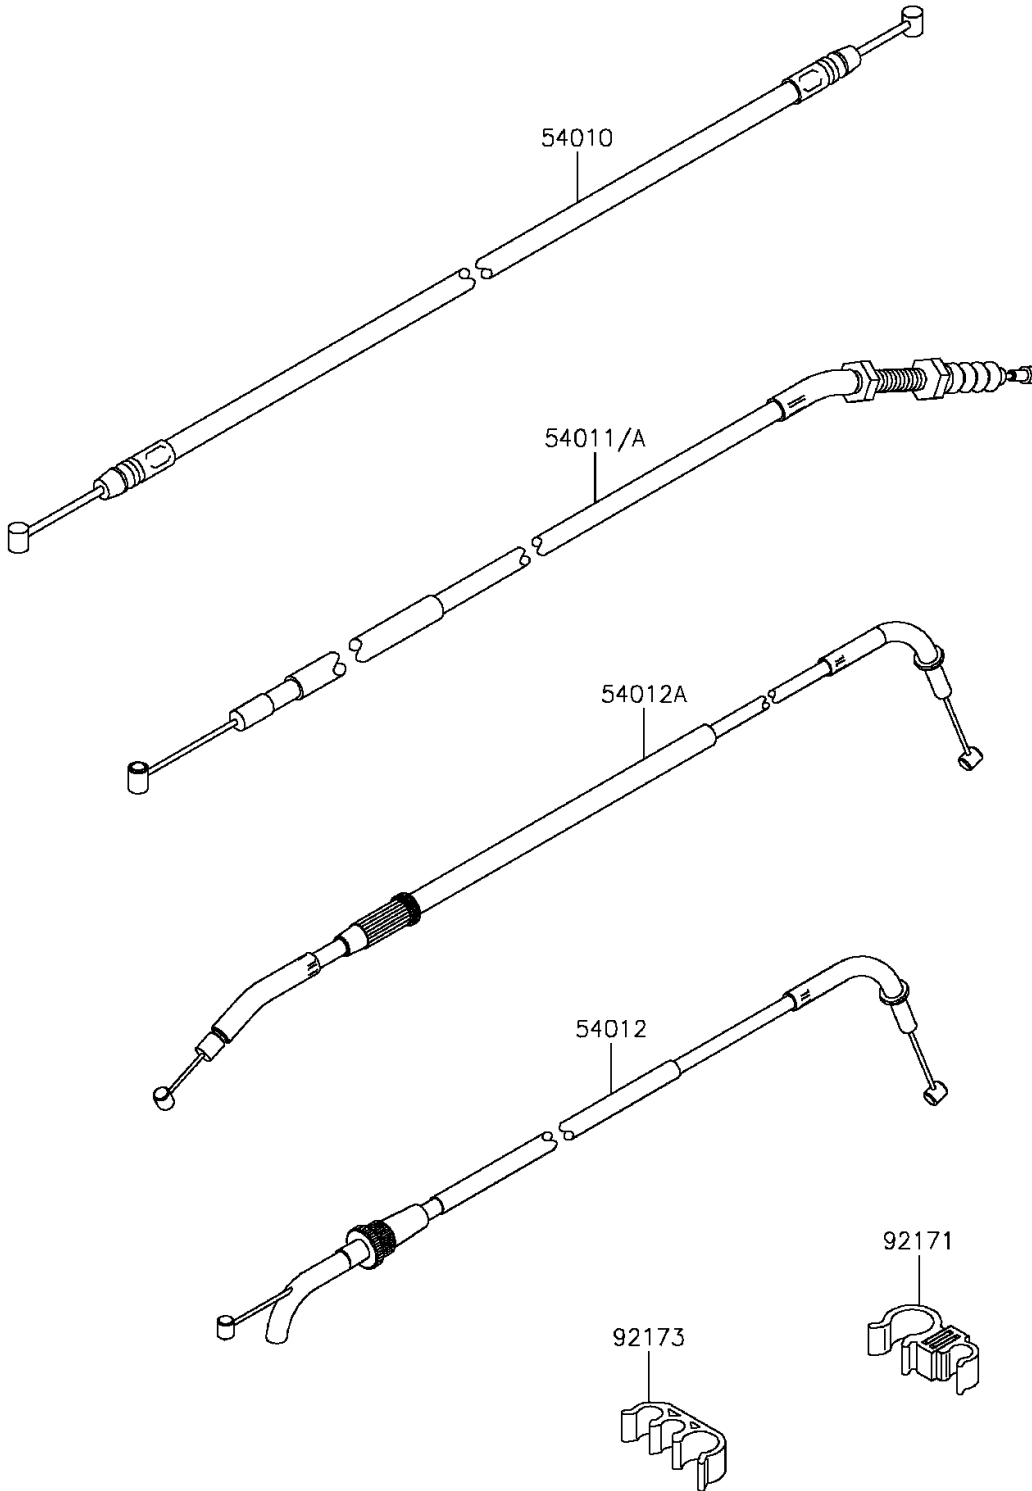

2014 ZR800 (European) PARTS DIAGRAM

Cables

F2540

2014 ZR800 (European) PARTS LIST

Cables

ITEM NAME	PART NUMBER	QUANTITY
CABLE,SEAT LOCK (Ref # 54010)	54010-0588	1
CABLE-CLUTCH (Ref # 54011)	54011-0563	1
CABLE-THROTTLE,OPENING (Ref # 54012)	54012-0582	1
CABLE-THROTTLE,CLOSING (Ref # 54012A)	54012-0583	1
CLAMP (Ref # 92171)	92171-1666	1
CLAMP,CABLE&HOSE (Ref # 92173)	92173-1042	1