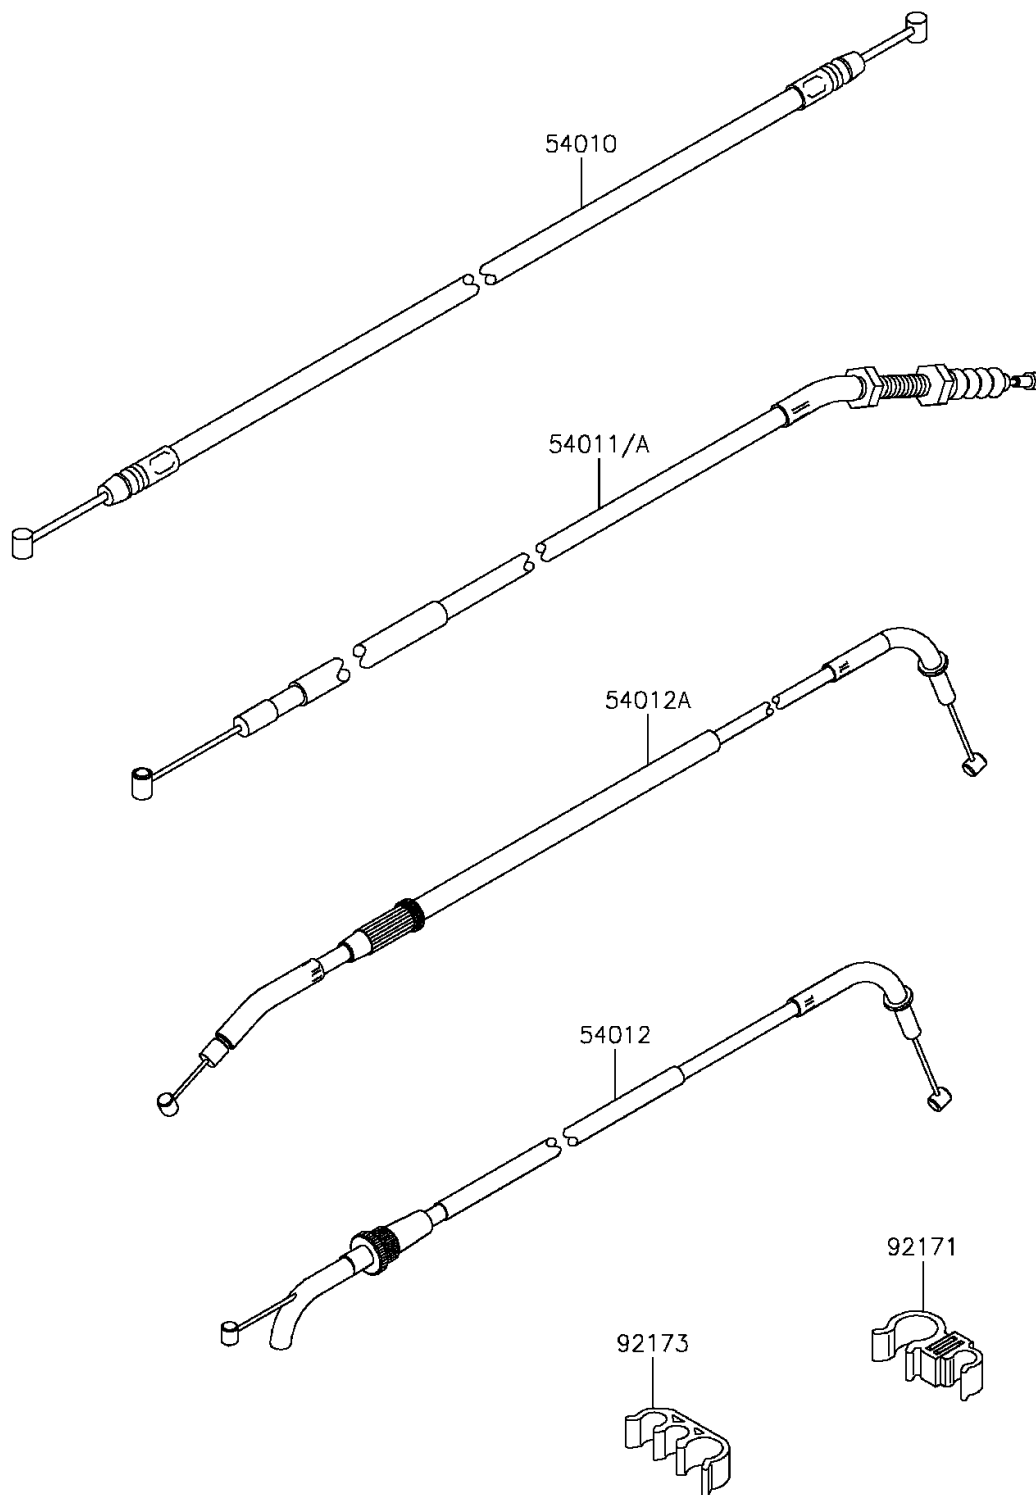

2013 ZR800 (European) PARTS DIAGRAM

Cables

F2540

2013 ZR800 (European) PARTS LIST

Cables

ITEM NAME	PART NUMBER	QUANTITY
CABLE,SEAT LOCK (Ref # 54010)	54010-0588	1
CABLE-CLUTCH (Ref # 54011)	54011-0563	1
CABLE-THROTTLE,OPENING (Ref # 54012)	54012-0582	1
CABLE-THROTTLE,CLOSING (Ref # 54012A)	54012-0583	1
CLAMP (Ref # 92171)	92171-1666	1
CLAMP,CABLE&HOSE (Ref # 92173)	92173-1042	1