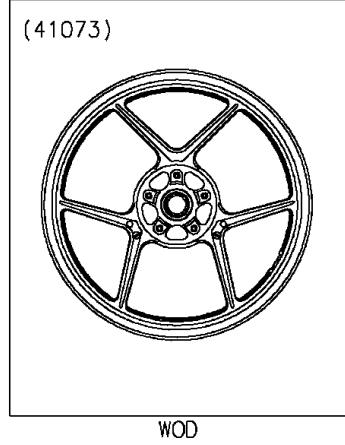

# 2014 ZR800 (European) PARTS DIAGRAM

Front Hub

### Front Hub

ITEM NAME	PART NUMBER	QUANTITY
BEARING-BALL,#6004UUC3 (Ref # 601)	601B6004UU	2
AXLE,FR (Ref # 41068)	41068-0038	1
WHEEL-ASSY,FR,G.BLACK (Ref # 41073)	41073-0595-QT	1
SEAL-OIL,BJN30427 (Ref # 92049)	92049-0130	2
COLLAR,FR HUB,L=115 (Ref # 92152)	92152-0087	1
COLLAR,20X30X15.5 (Ref # 92152A)	92152-0946	2