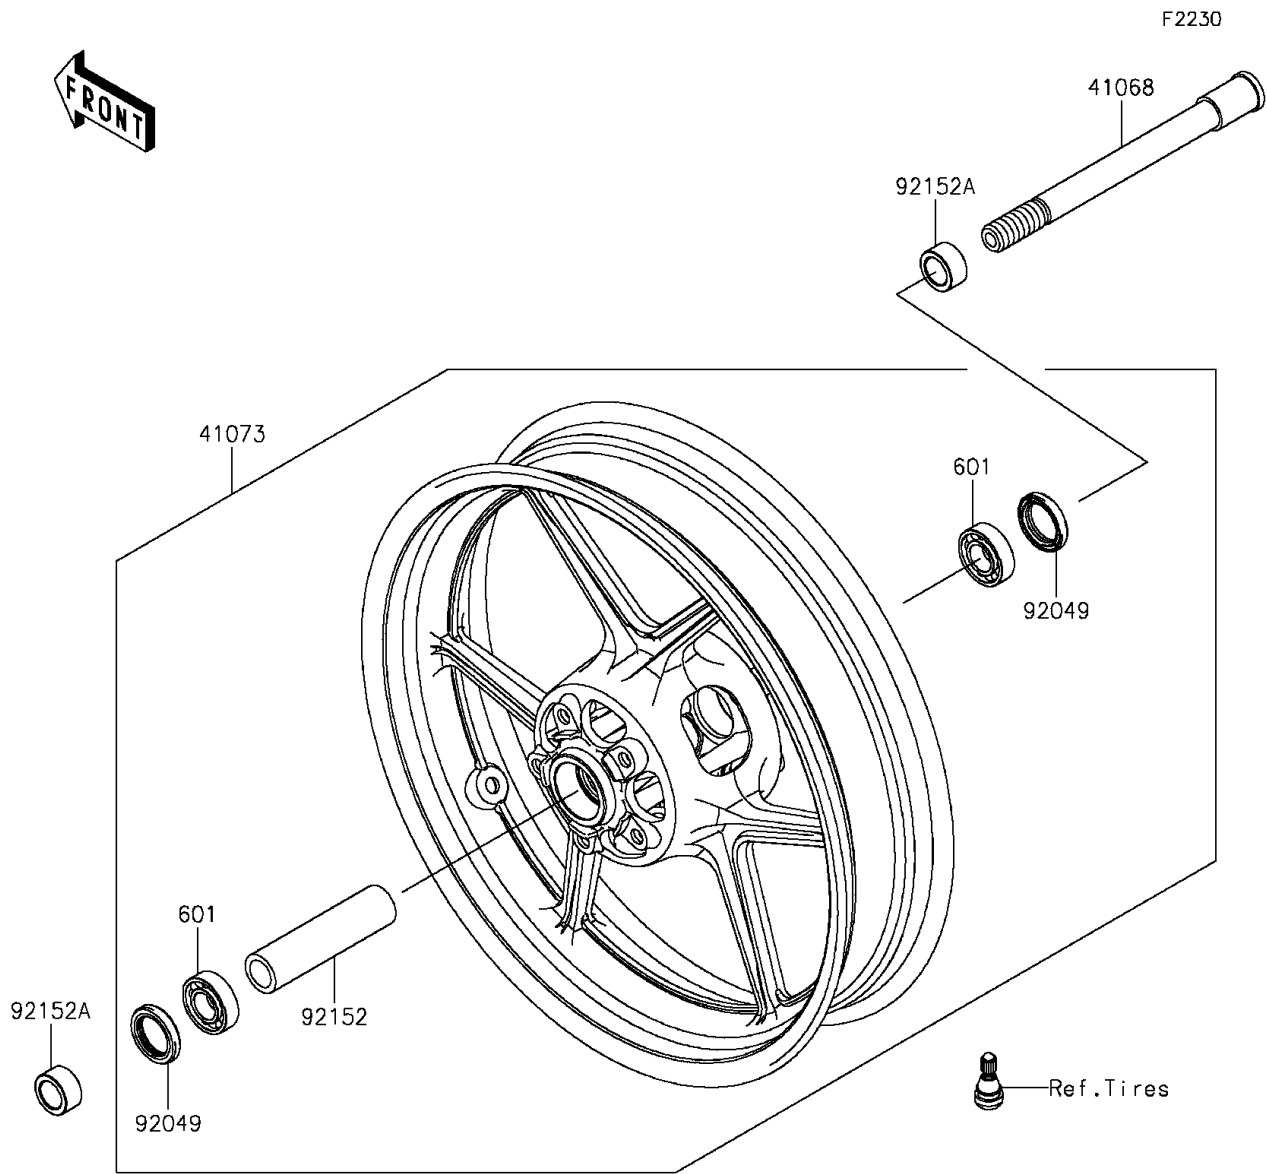

# 2014 ZR800 (European) PARTS DIAGRAM

Front Hub

### Front Hub

ITEM NAME	PART NUMBER	QUANTITY
BEARING-BALL,#6004UUC3 (Ref # 601)	601B6004UU	2
AXLE,FR (Ref # 41068)	41068-0038	1
WHEEL-ASSY,FR,G.BLACK (Ref # 41073)	41073-0595-QT	1
SEAL-OIL,BJN30427 (Ref # 92049)	92049-0130	2
COLLAR,FR HUB,L=115 (Ref # 92152)	92152-0087	1
COLLAR,20X30X15.5 (Ref # 92152A)	92152-0946	2