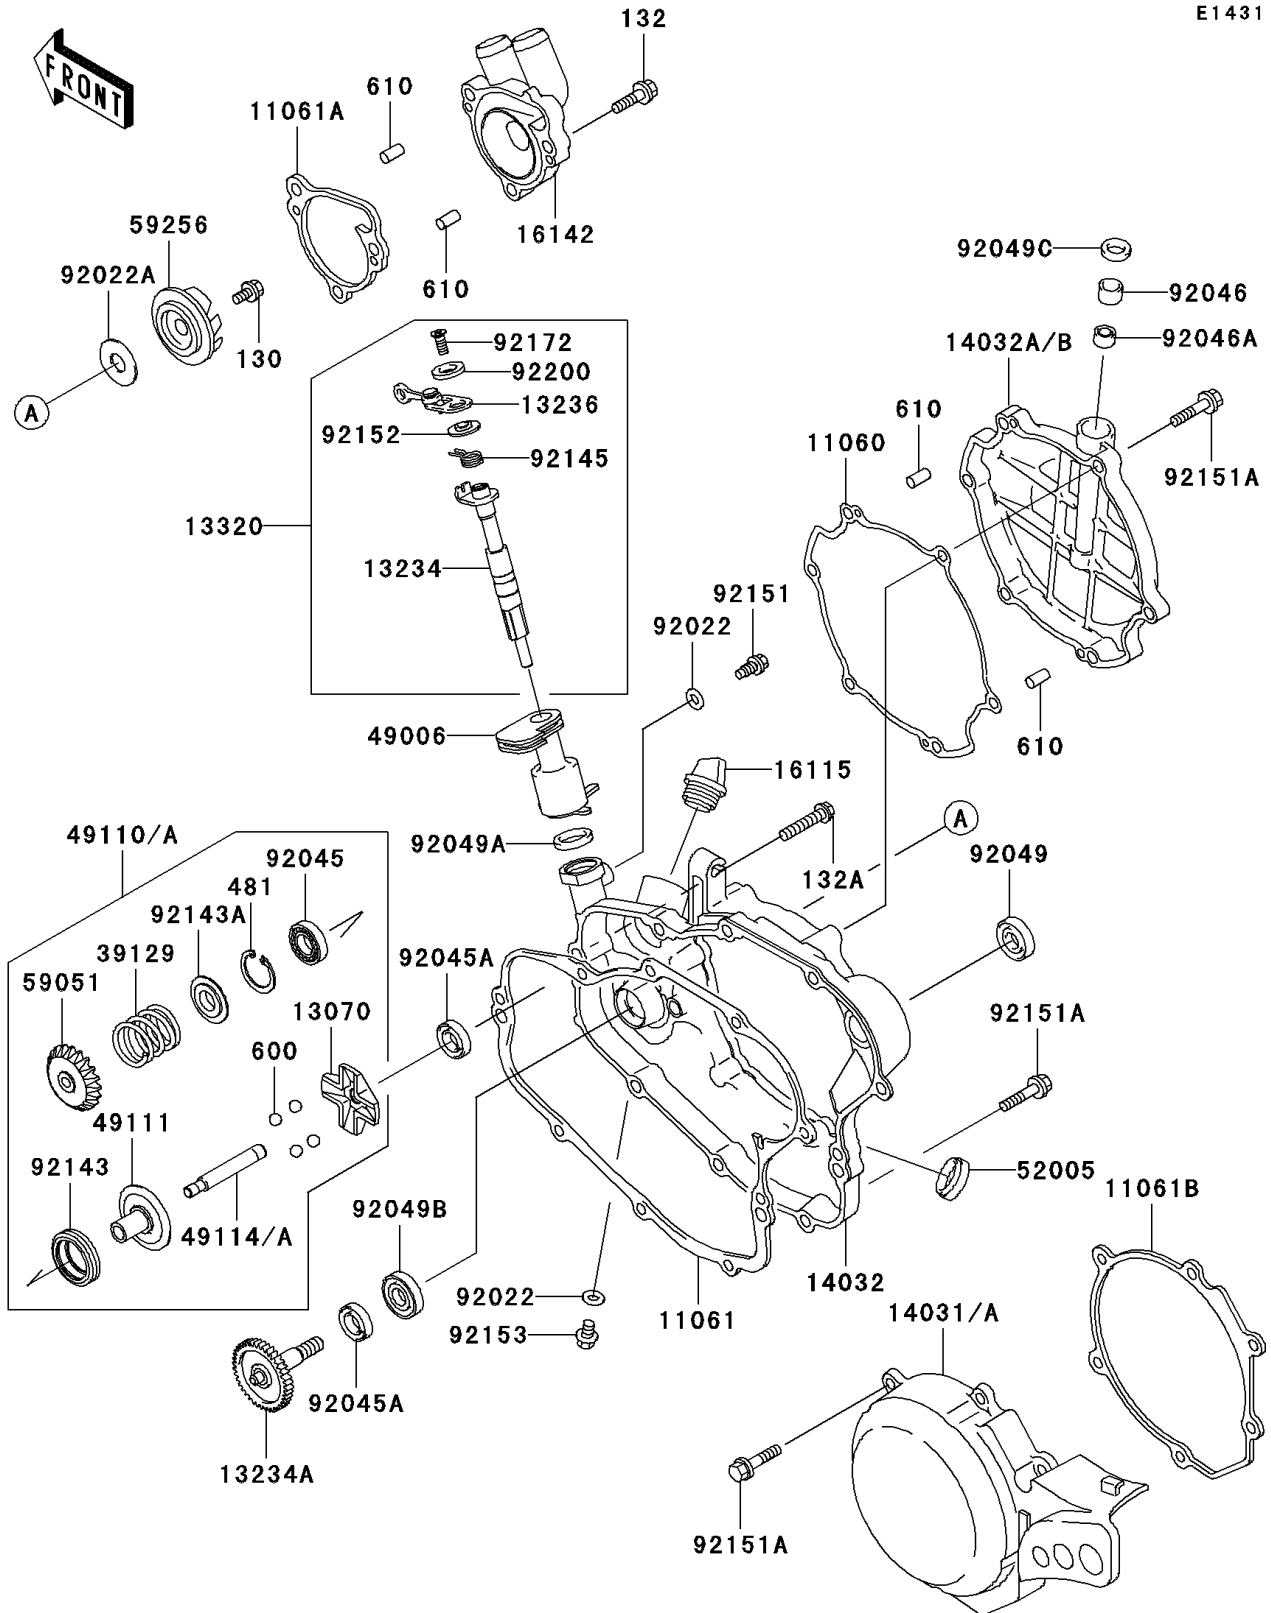

2009 KX™100 PARTS DIAGRAM

Engine Cover(s)

E1431

2009 KX™100 PARTS LIST

Engine Cover(s)

ITEM NAME	PART NUMBER	QUANTITY
GASKET,CLUTCH COVER (Ref # 11060)	11060-1795	1
GASKET,CLUTCH COVER (Ref # 11061)	11061-0122	1
GASKET,PUMP COVER (Ref # 11061A)	11061-0184	1
GASKET,GENERATOR COVER (Ref # 11061B)	11061-0194	1
GUIDE,GOVERNOR (Ref # 13070)	13070-1309	1
SHAFT-COMP (Ref # 13234)	13234-0008	1
SHAFT-COMP,WATER PUMP (Ref # 13234A)	13234-1103	1
LEVER-COMP (Ref # 13236)	13236-0023	1
LEVER-ASSY (Ref # 13320)	13320-0002	1
COVER-GENERATOR (Ref # 14031A)	14031-0108	1
COVER-CLUTCH,INSIDE (Ref # 14032)	14032-0041	1
COVER-CLUTCH,OUTSIDE (Ref # 14032A)	14032-0134	1
CAP-OIL FILLER (Ref # 16115)	16115-018	1
COVER-PUMP,WATER (Ref # 16142)	16142-1144	1
SPRING-GOVERNOR (Ref # 39129)	39129-1022	1
BOOT,GOVERNOR (Ref # 49006)	49006-1313	1
GOVERNOR-ASSY (Ref # 49110A)	49110-0010	1
HOLDER-GOVERNOR WEIGHT (Ref # 49111)	49111-1064	1
SHAFT-GOVERNOR (Ref # 49114)	49114-0005	1
GAUGE,OIL LEVEL (Ref # 52005)	52005-0019	1
GEAR-SPUR (Ref # 59051)	59051-1412	1
IMPELLER (Ref # 59256)	59256-1064	1
WASHER,6.1X12X1 (Ref # 92022)	92022-077	1
WASHER,5.2X13X1 (Ref # 92022A)	92022-1380	1
BEARING-BALL (Ref # 92045)	92045-0010	1
BEARING-BALL,608MC3 (Ref # 92045A)	92045-1305	1
BEARING-NEEDLE,HK1010 (Ref # 92046)	92046-1160	1
BEARING-NEEDLE,6BTM109 (Ref # 92046A)	92046-1217	1
SEAL-OIL,SB16244 (Ref # 92049)	92049-002	1