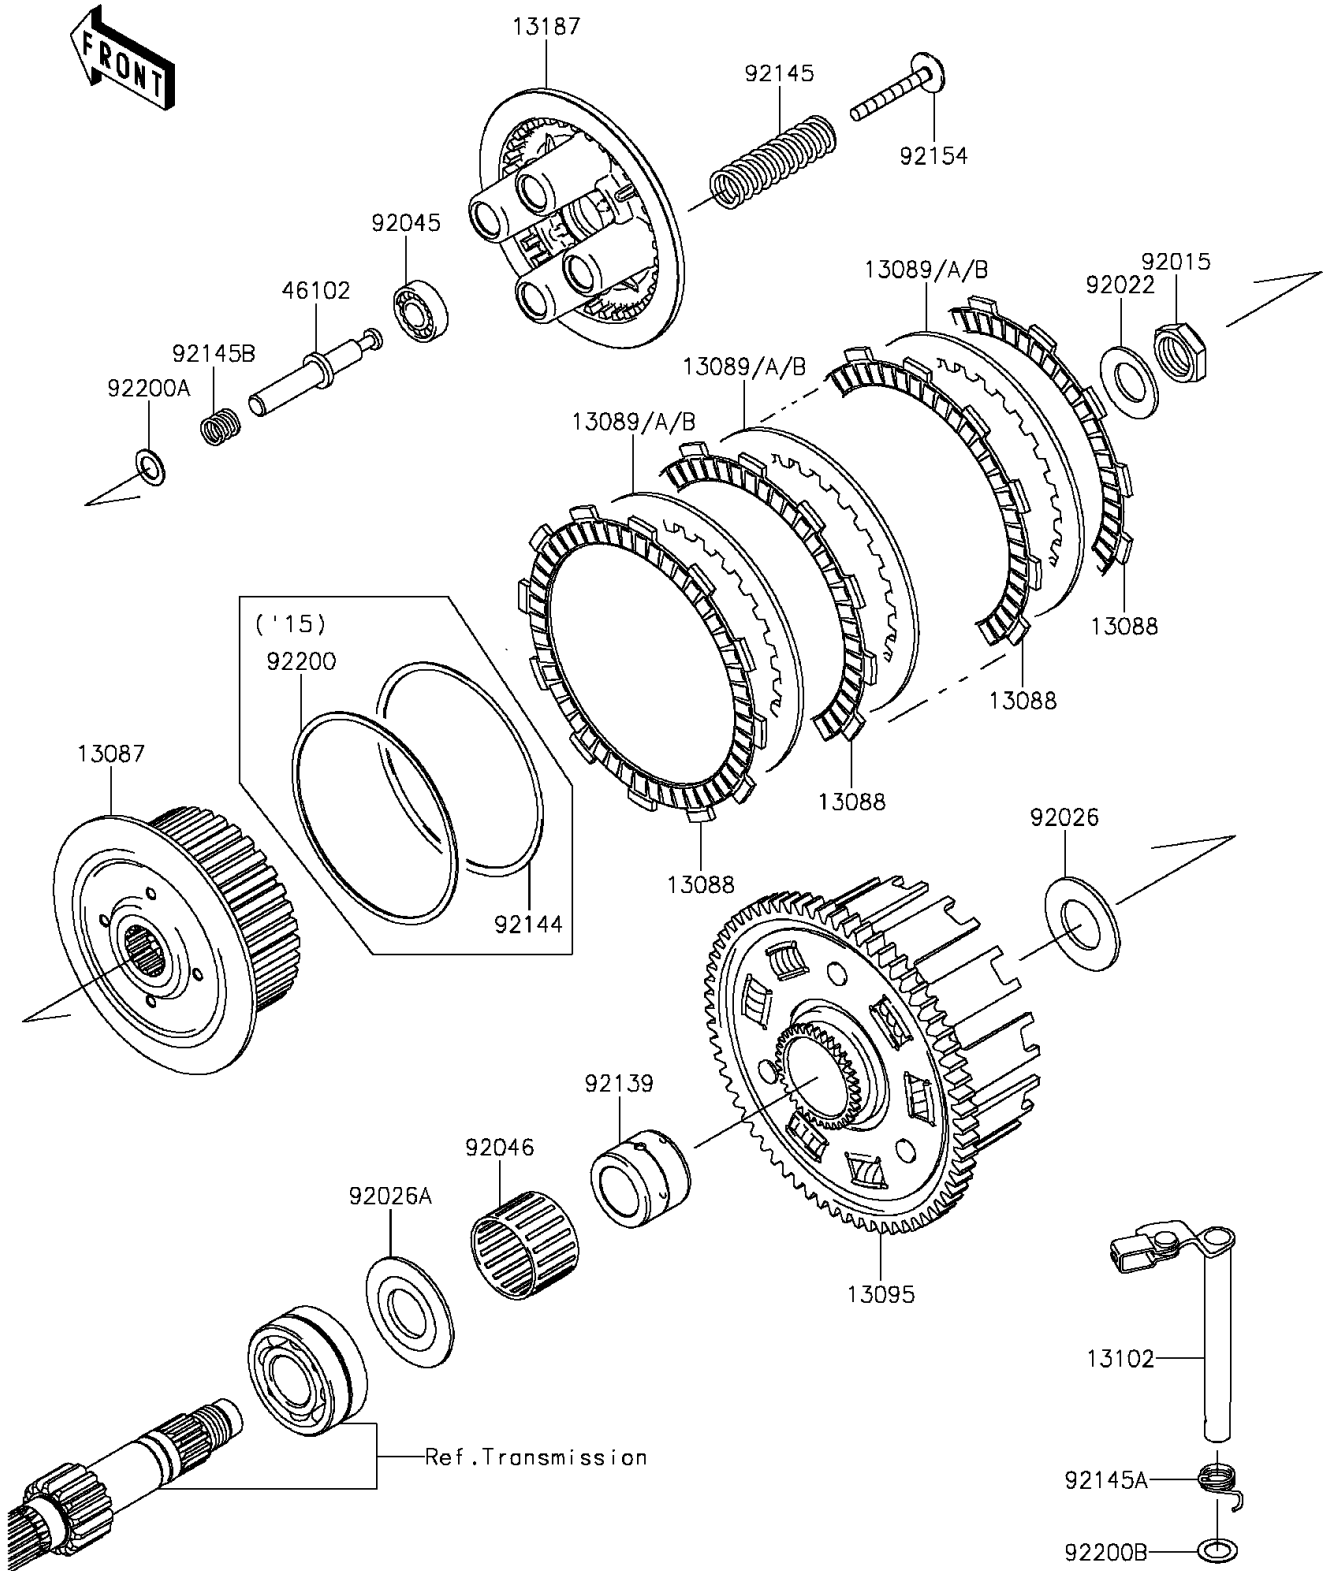

2014 ZR800 (European) PARTS DIAGRAM

Clutch

E1350

2014 ZR800 (European) PARTS LIST

Clutch

ITEM NAME	PART NUMBER	QUANTITY
HUB-CLUTCH (Ref # 13087)	13087-0006	1
PLATE-FRICTION (Ref # 13088)	13088-1124	9
PLATE-CLUTCH,T=1.6 (Ref # 13089)	13089-013	8
PLATE-CLUTCH,T=2.0 (Ref # 13089A)	13089-1073	AR
PLATE-CLUTCH,T=1.4 (Ref # 13089B)	13089-1126	AR
HOUSING-COMP-CLUTCH (Ref # 13095)	13095-0070	1
RELEASE-COMP-CLUTCH (Ref # 13102)	13102-0043	1
PLATE-CLUTCH OPERATING (Ref # 13187)	13187-0003	1
ROD (Ref # 46102)	46102-0567	1
NUT,20MM (Ref # 92015)	92015-1555	1
WASHER,20.3X36X3.7 (Ref # 92022)	92022-1868	1
SPACER,25.5X47X2.5 (Ref # 92026)	92026-022	1
SPACER (Ref # 92026A)	92026-1497	1
BEARING-BALL,6001C3 (Ref # 92045)	92045-0742	1
BEARING-NEEDLE,K38X43X28.8X (Ref # 92046)	92046-1263	1
BUSHING,25X38X29.05 (Ref # 92139)	92139-0776	1
SPRING (Ref # 92145)	92145-0675	4
SPRING,CLUTCH RELEASE (Ref # 92145A)	92145-0897	1
SPRING,ROD (Ref # 92145B)	92145-1159	1
BOLT,CLUTCH OPERATING (Ref # 92154)	92154-0352	4
WASHER,11.2X18X0.5 (Ref # 92200A)	92200-1423	1
WASHER,12X18.5X0.5 (Ref # 92200B)	92200-1487	1