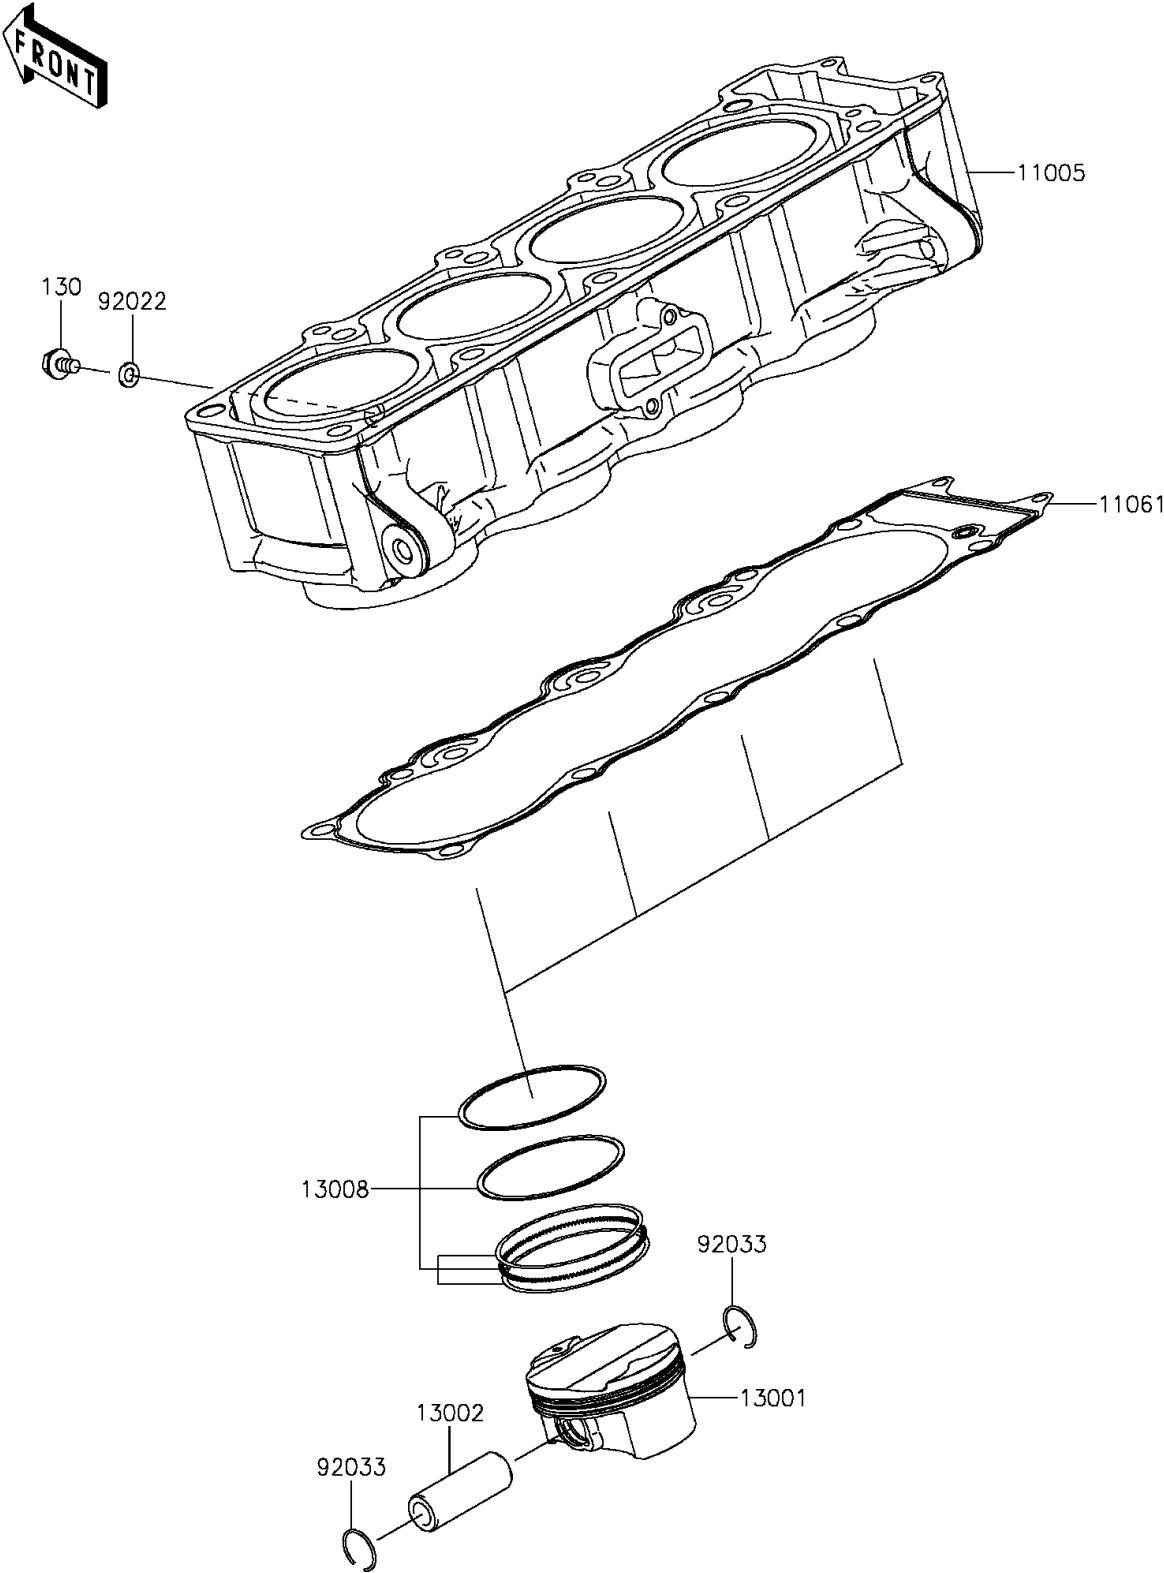

2013 ZR800 (European) PARTS DIAGRAM

Cylinder/Piston(s)

E1120

2013 ZR800 (European) PARTS LIST

Cylinder/Piston(s)

ITEM NAME	PART NUMBER	QUANTITY
BOLT-FLANGED,6X10 (Ref # 130)	130BD0610	1
CYLINDER-ENGINE (Ref # 11005)	11005-0622	1
GASKET,CYLINDER BASE (Ref # 11061)	11061-1168	1
PISTON-ENGINE (Ref # 13001)	13001-0731	1
PIN-PISTON (Ref # 13002)	13002-0022	1
RING-SET-PISTON (Ref # 13008)	13008-0557	1
WASHER,6.2X11X1 (Ref # 92022)	92022-304	1
RING-SNAP,20.5X1.2 (Ref # 92033)	92033-1099	1