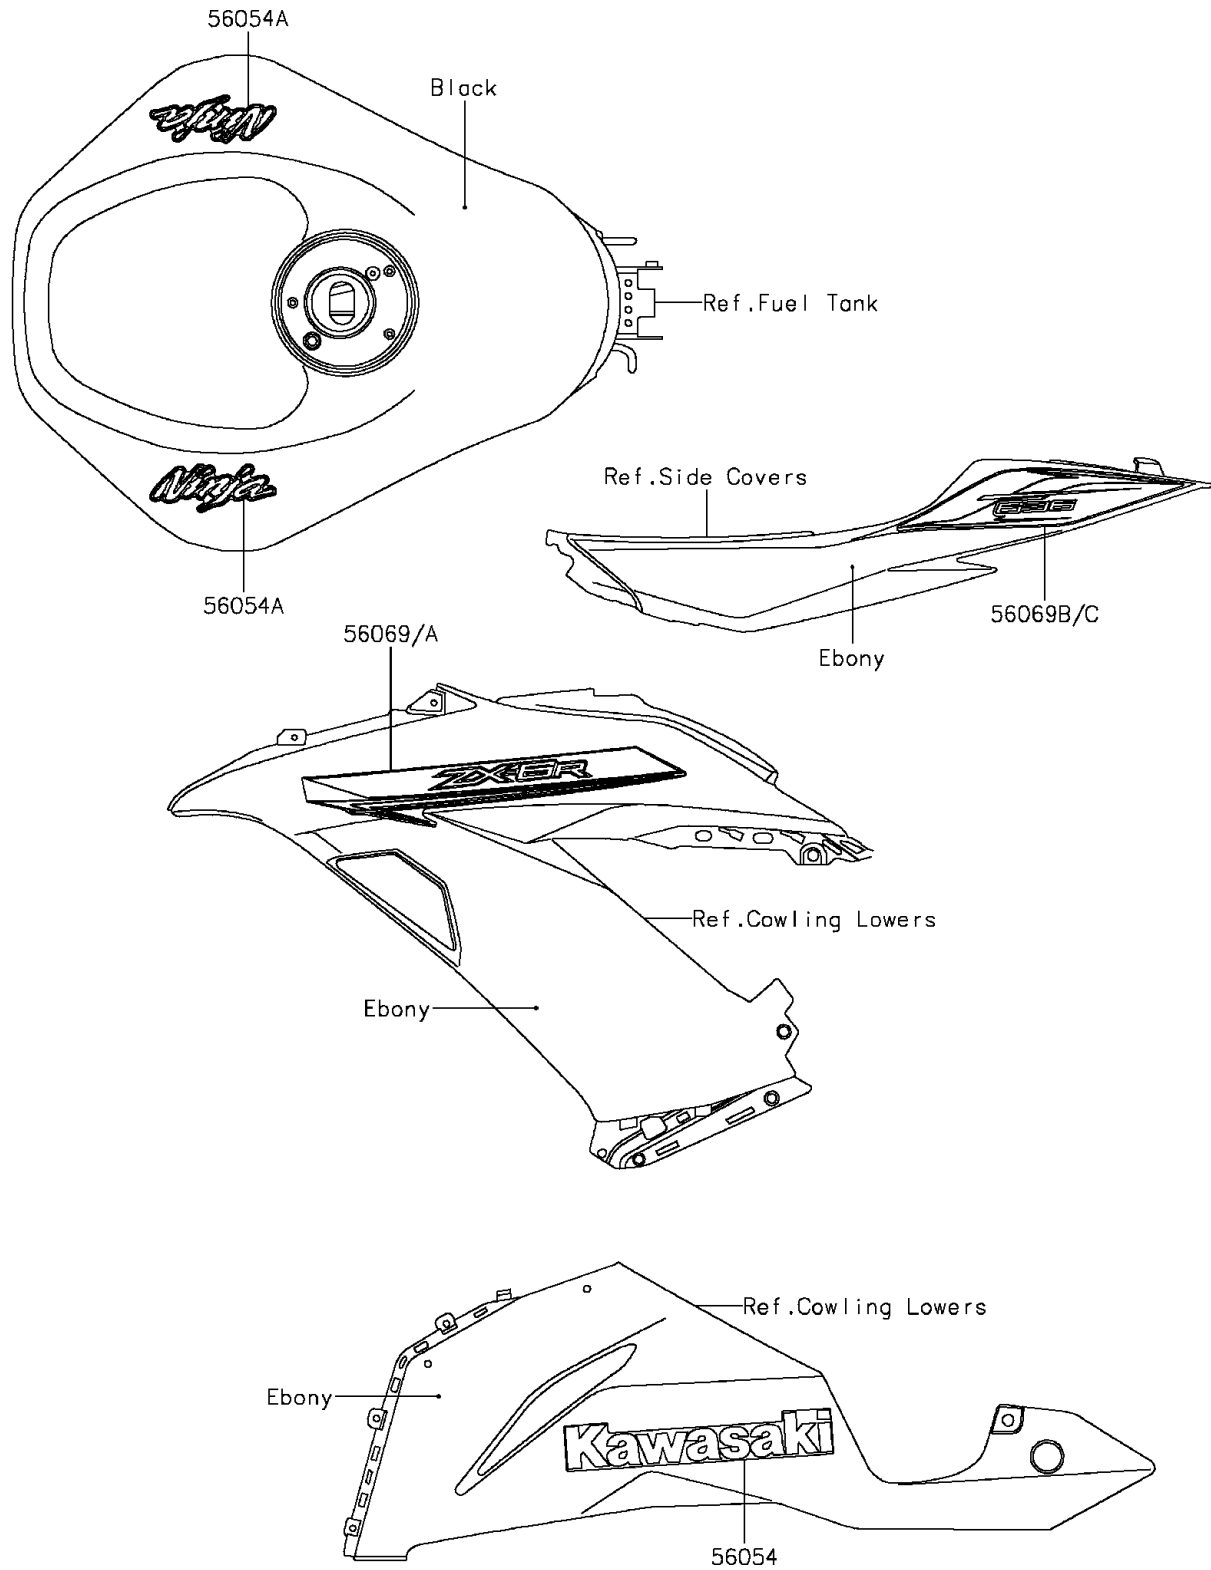

## 2014 NINJA® ZX™-6R PARTS DIAGRAM

Decals(Black)(EEF)(CN)

F2861E

## 2014 NINJA® ZX™-6R PARTS LIST

Decals(Black)(EEF)(CN)

ITEM NAME	PART NUMBER	QUANTITY
MARK,LWR COWL.,KAWASAKI (Ref # 56054)	56054-1345	1
MARK,FUEL TANK,NINJA (Ref # 56054A)	56054-1346	1
PATTERN,SIDE COWL.,LH (Ref # 56069)	56069-4293	1
PATTERN,SIDE COWL.,RH (Ref # 56069A)	56069-4294	1
PATTERN,TAIL COVER,LH (Ref # 56069B)	56069-4295	1
PATTERN,TAIL COVER,RH (Ref # 56069C)	56069-4296	1