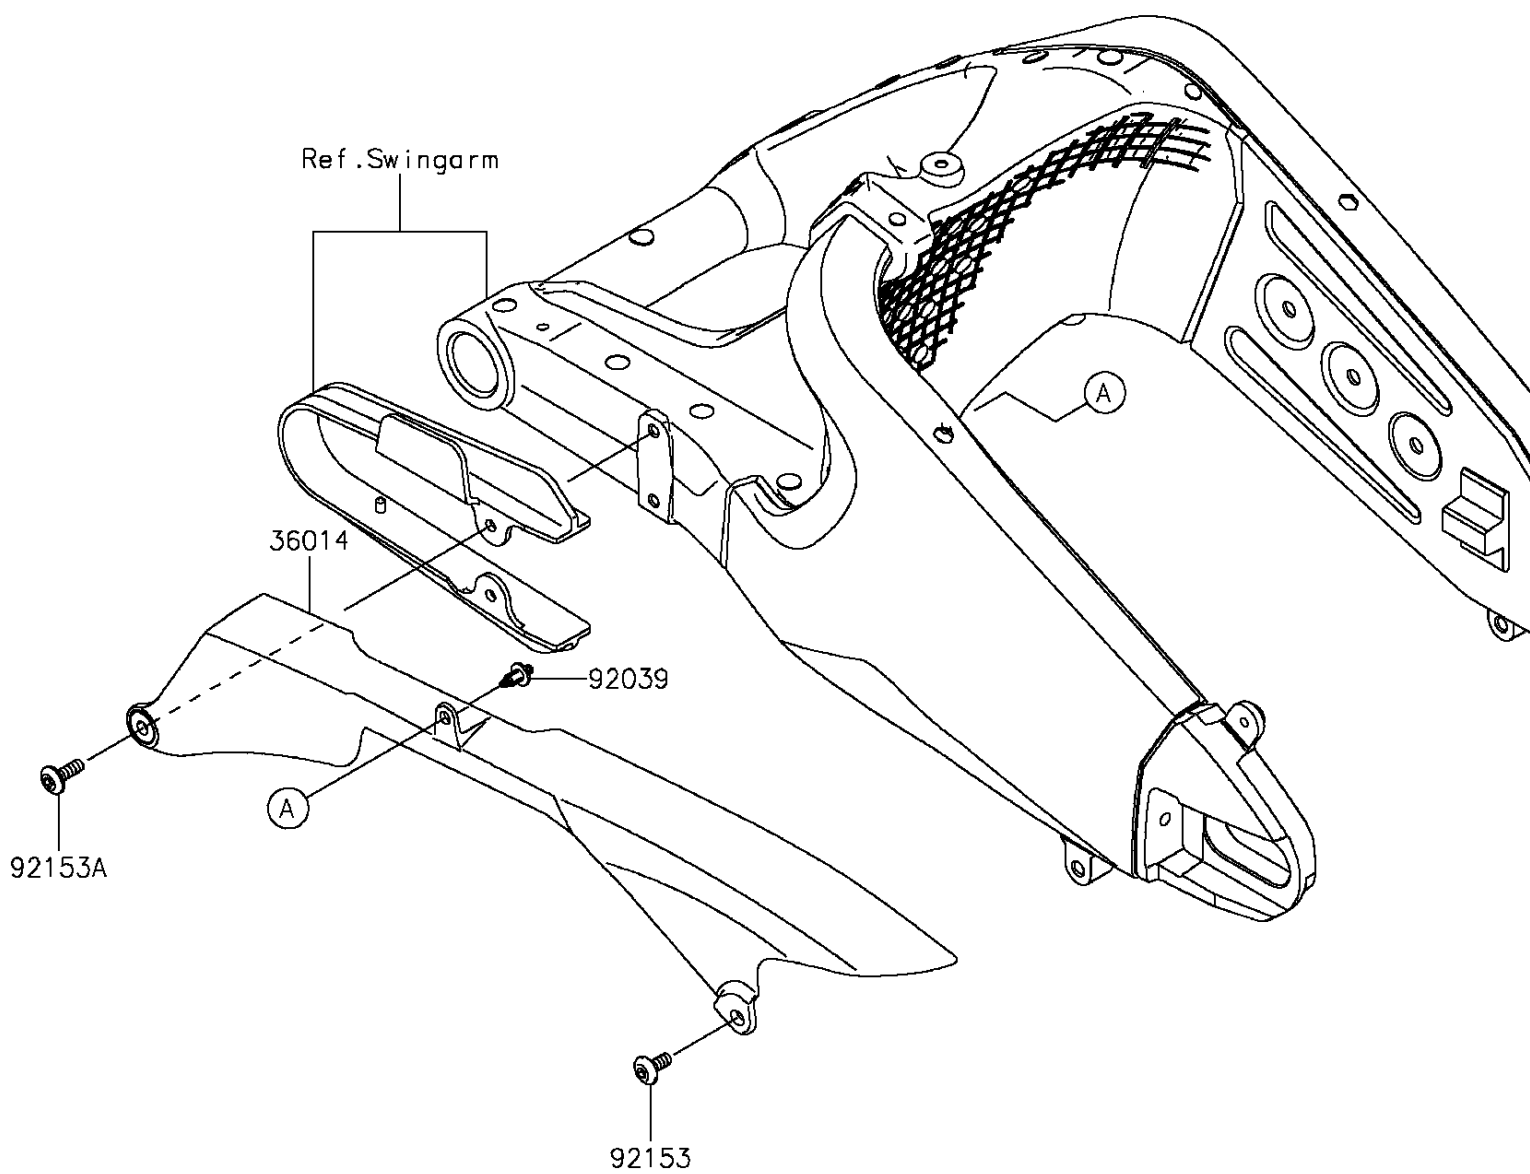

2014 NINJA® ZX™-6R PARTS DIAGRAM

Chain Cover

F2650

2014 NINJA® ZX™-6R PARTS LIST

Chain Cover

ITEM NAME	PART NUMBER	QUANTITY
CASE-CHAIN (Ref # 36014)	36014-0048	1
RIVET (Ref # 92039)	92039-0068	1
BOLT,SOCKET,6X14 (Ref # 92153)	92153-0422	1
BOLT,SOCKET,6X18 (Ref # 92153A)	92153-1675	1