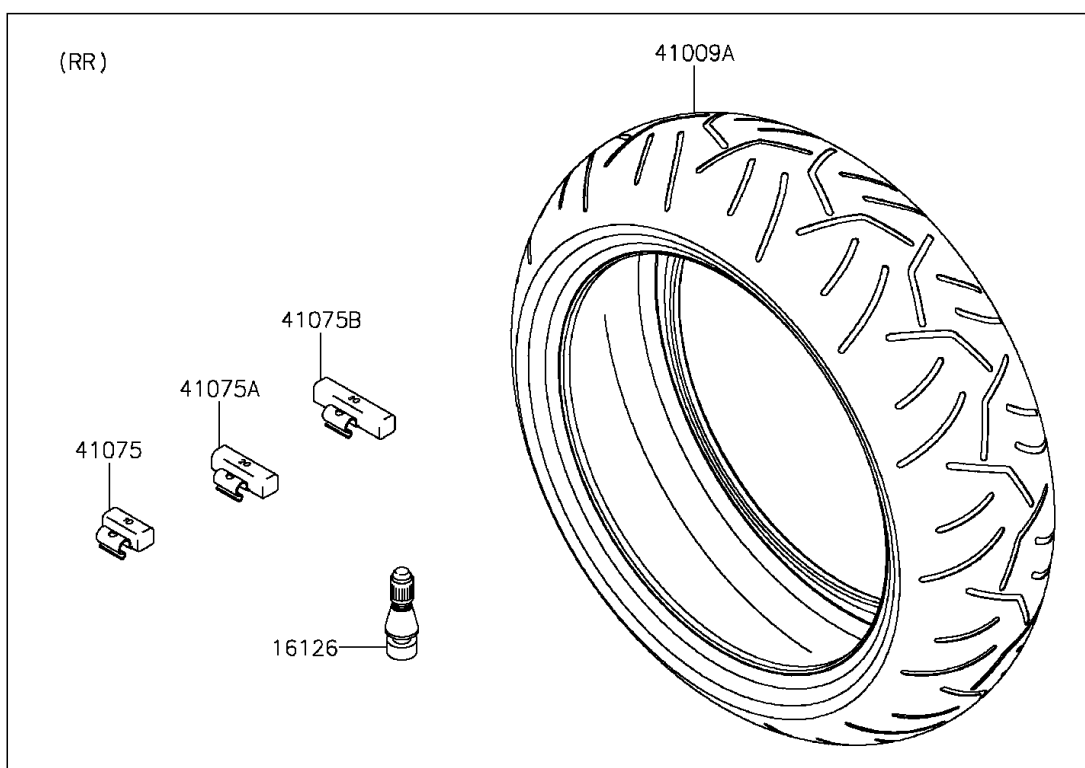

2014 NINJA® ZX™-6R PARTS DIAGRAM

Tires

F2210

2014 NINJA® ZX™-6R PARTS LIST

Tires

ITEM NAME	PART NUMBER	QUANTITY
VALVE,TIRE (Ref # 16126)	16126-1140	1
TIRE,FR,120/70ZR17(58W),S20F (Ref # 41009)	41009-0529	1
TIRE,RR,180/55ZR17(73W),S20R (Ref # 41009A)	41009-0530	1
BALANCER-WHEEL,10G,SILVER (Ref # 41075)	41075-0007	1
BALANCER-WHEEL,20G,SILVER (Ref # 41075A)	41075-0008	1
BALANCER-WHEEL,30G,SILVER (Ref # 41075B)	41075-0009	1