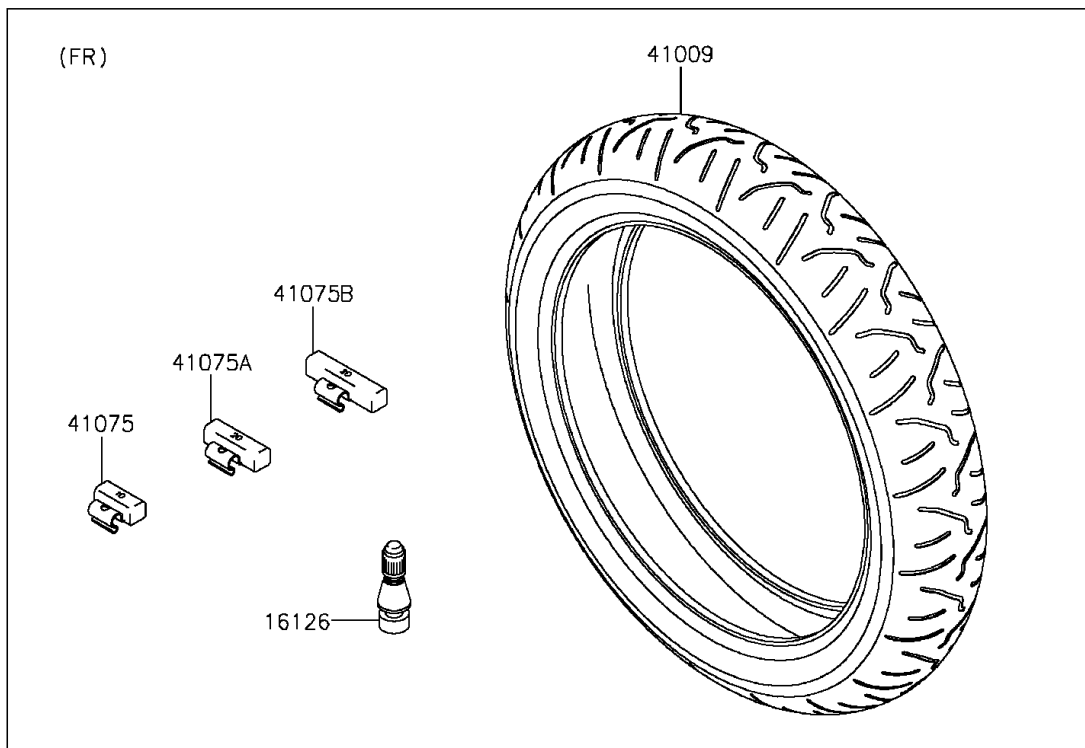

2014 NINJA® ZX™-6R PARTS DIAGRAM

Tires

F2210

2014 NINJA® ZX™-6R PARTS LIST

Tires

ITEM NAME	PART NUMBER	QUANTITY
VALVE,TIRE (Ref # 16126)	16126-1140	1
TIRE,FR,120/70ZR17(58W),S20F (Ref # 41009)	41009-0529	1
TIRE,RR,180/55ZR17(73W),S20R (Ref # 41009A)	41009-0530	1
BALANCER-WHEEL,10G,SILVER (Ref # 41075)	41075-0007	1
BALANCER-WHEEL,20G,SILVER (Ref # 41075A)	41075-0008	1
BALANCER-WHEEL,30G,SILVER (Ref # 41075B)	41075-0009	1