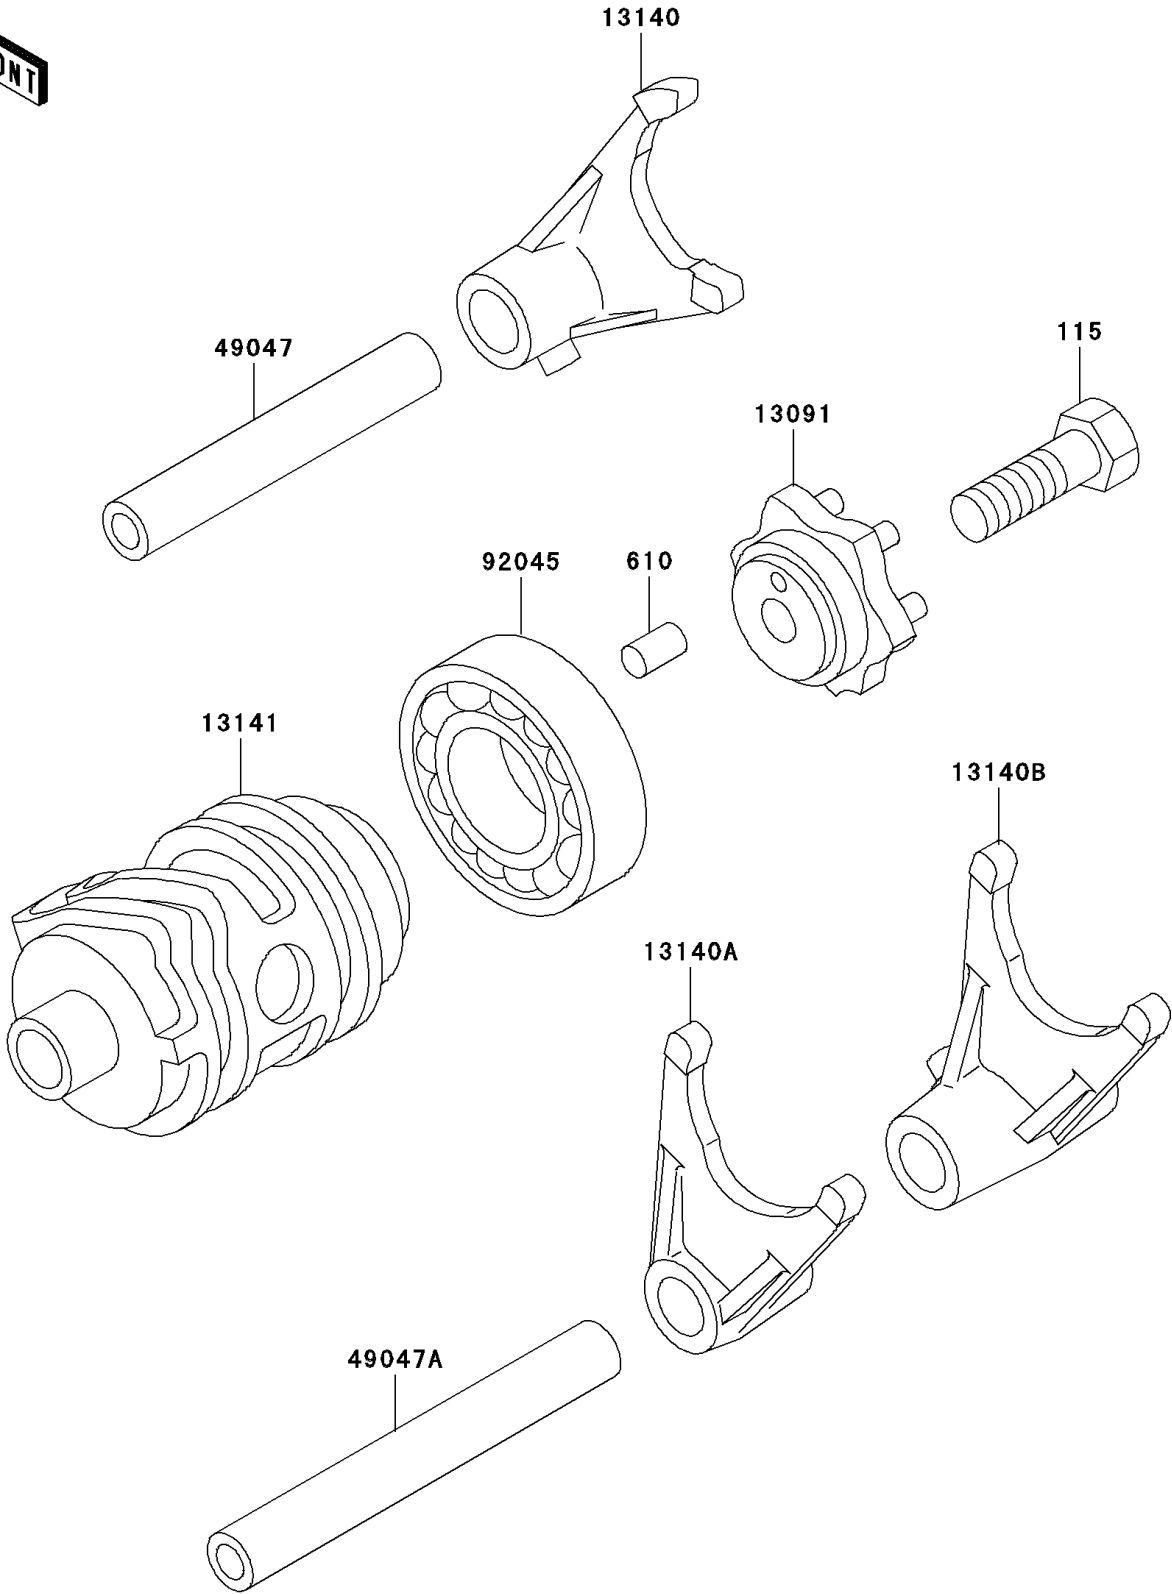

2009 KX™ 100 PARTS DIAGRAM

Gear Change Drum/Shift Fork(s)

E1362

2009 KX™100 PARTS LIST

Gear Change Drum/Shift Fork(s)

ITEM NAME	PART NUMBER	QUANTITY
BOLT-SMALL-UPSET,8X25 (Ref # 115)	115BA0825	1
ROLLER,4X8 (Ref # 610)	610A0408	1
HOLDER,CHANGE DRUM (Ref # 13091)	13091-1390	1
FORK-SHIFT,5TH&6TH (Ref # 13140)	13140-1302	1
FORK-SHIFT,2ND&3RD (Ref # 13140A)	13140-1303	1
FORK-SHIFT,LOW&4TH (Ref # 13140B)	13140-1304	1
DRUM-CHANGE (Ref # 13141)	13141-1120	1
ROD-SHIFT,5.9X10X64.5 (Ref # 49047)	49047-1063	1
ROD-SHIFT,5.9X10X81 (Ref # 49047A)	49047-1064	1
BEARING-BALL,6905Z (Ref # 92045)	92045-1058	1