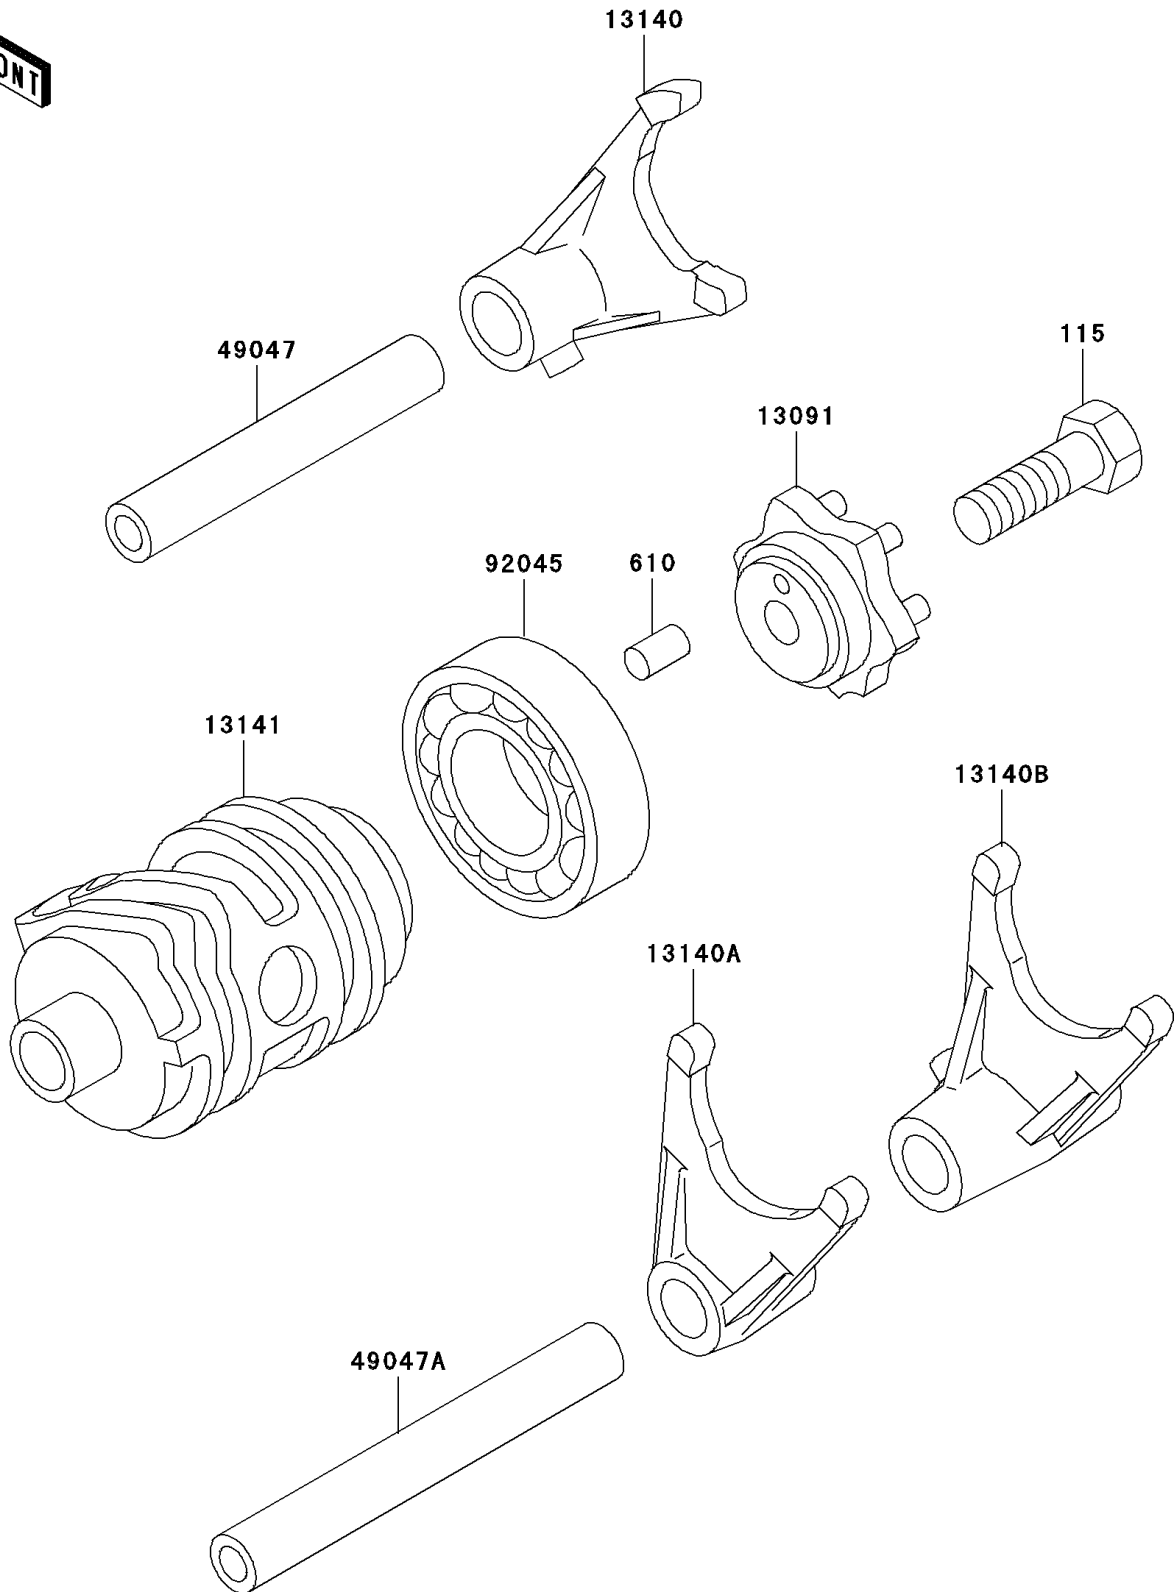

## PARTS DIAGRAM

### Gear Change Drum/Shift Fork(s)

E1362

## PARTS LIST

### Gear Change Drum/Shift Fork(s)

ITEM NAME	PART NUMBER	QUANTITY
BOLT-SMALL-UPSET,8X25 (Ref # 115)	115BA0825	1
ROLLER,4X8 (Ref # 610)	610A0408	1
HOLDER,CHANGE DRUM (Ref # 13091)	13091-1390	1
FORK-SHIFT,5TH&6TH (Ref # 13140)	13140-1302	1
FORK-SHIFT,2ND&3RD (Ref # 13140A)	13140-1303	1
FORK-SHIFT,LOW&4TH (Ref # 13140B)	13140-1304	1
DRUM-CHANGE (Ref # 13141)	13141-1120	1
ROD-SHIFT,5.9X10X64.5 (Ref # 49047)	49047-1063	1
ROD-SHIFT,5.9X10X81 (Ref # 49047A)	49047-1064	1
BEARING-BALL,6905Z (Ref # 92045)	92045-1058	1