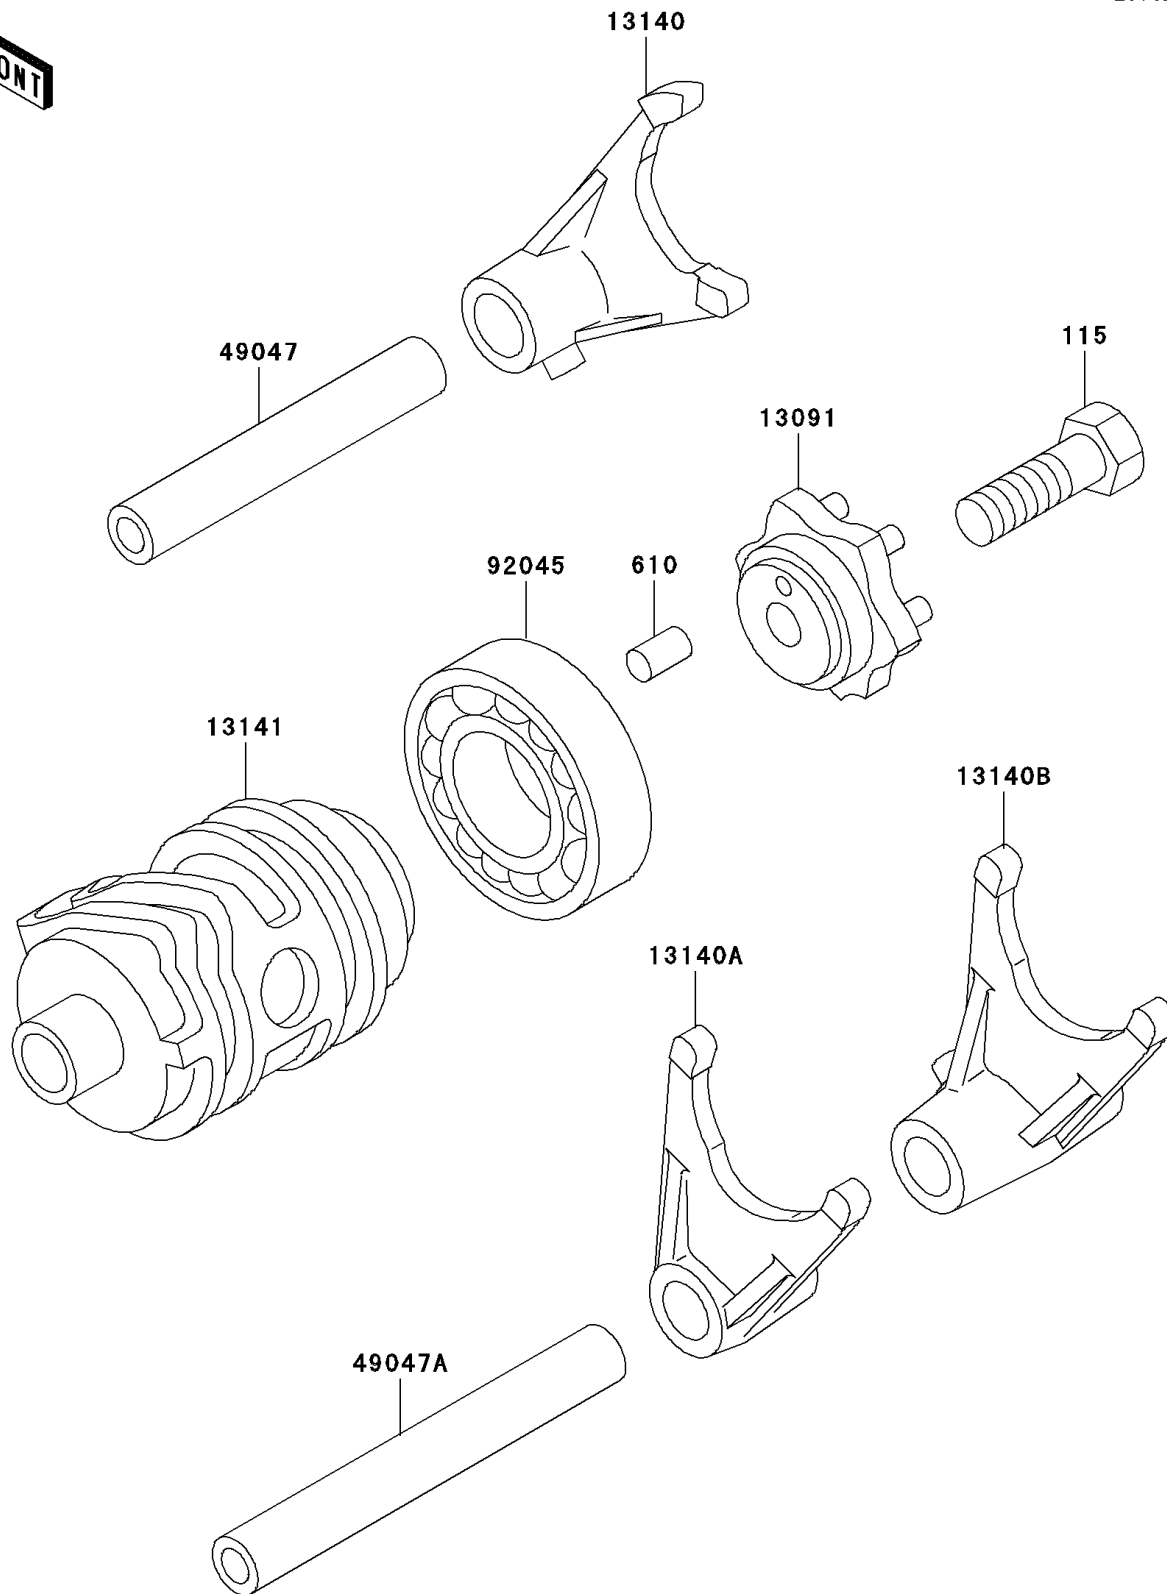

2007 KX100 PARTS DIAGRAM

Gear Change Drum/Shift Fork(s)

E1362

2007 KX100 PARTS LIST

Gear Change Drum/Shift Fork(s)

ITEM NAME	PART NUMBER	QUANTITY
BOLT-SMALL-UPSET,8X25 (Ref # 115)	115BA0825	1
ROLLER,4X8 (Ref # 610)	610A0408	1
HOLDER,CHANGE DRUM (Ref # 13091)	13091-1390	1
FORK-SHIFT,5TH&6TH (Ref # 13140)	13140-1302	1
FORK-SHIFT,2ND&3RD (Ref # 13140A)	13140-1303	1
FORK-SHIFT,LOW&4TH (Ref # 13140B)	13140-1304	1
DRUM-CHANGE (Ref # 13141)	13141-1120	1
ROD-SHIFT,5.9X10X64.5 (Ref # 49047)	49047-1063	1
ROD-SHIFT,5.9X10X81 (Ref # 49047A)	49047-1064	1
BEARING-BALL,6905Z (Ref # 92045)	92045-1058	1