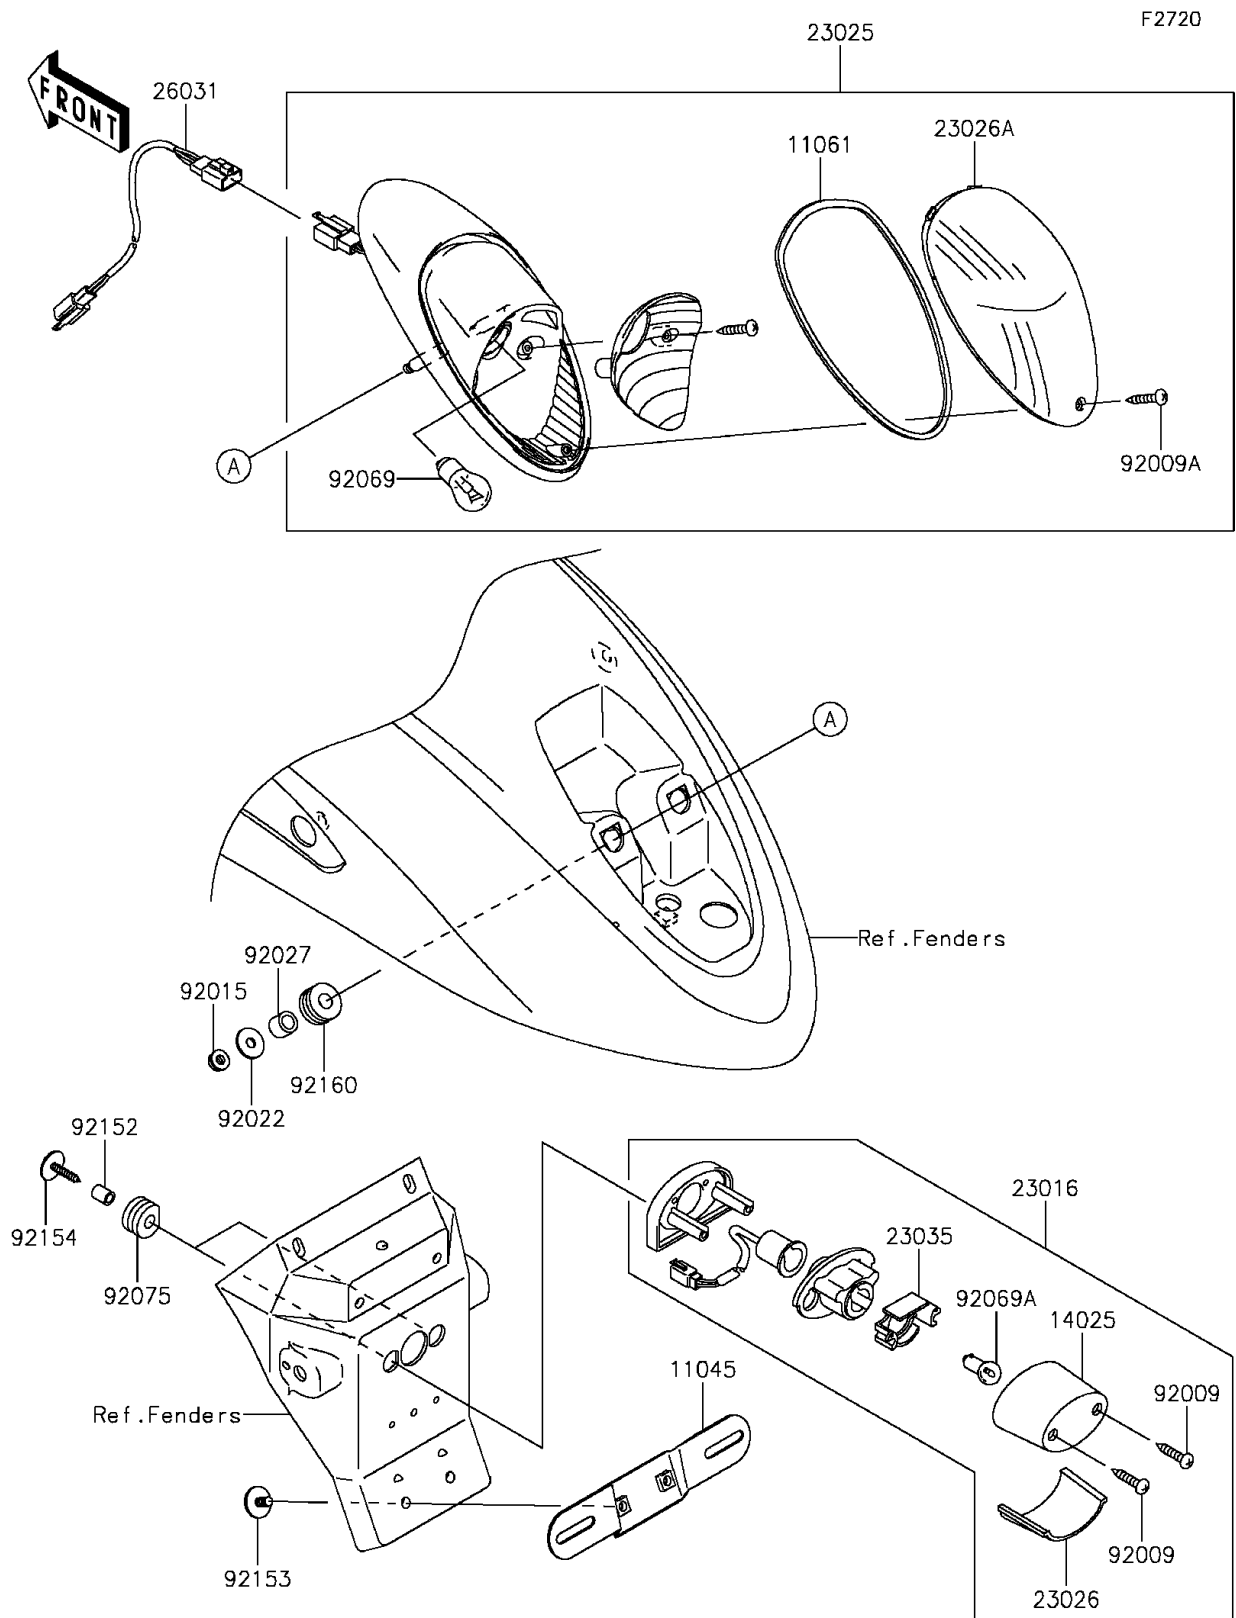

2013 VULCAN® 900 CUSTOM

PARTS DIAGRAM

Taillight(s)

2013 VULCAN® 900 CUSTOM

PARTS LIST

Taillight(s)

ITEM NAME	PART NUMBER	QUANTITY
BRACKET,LICENSE (Ref # 11045)	11045-1387	1
GASKET,TAIL LAMP LENS (Ref # 11061)	11061-1089	1
COVER,LICENSE LAMP (Ref # 14025)	14025-1725	1
LAMP-ASSY,LICENSE (Ref # 23016)	23016-0010	1
LAMP-TAIL (Ref # 23025)	23025-0032	1
LENS,LICENSE LAMP (Ref # 23026)	23026-0021	1
LENS,TAIL LAMP (Ref # 23026A)	23026-1246	1
REFLECTOR-LAMP,LICENSE (Ref # 23035)	23035-1066	1
HARNESS,TAIL LAMP (Ref # 26031)	26031-0501	1
SCREW,TAPPING,4X20 (Ref # 92009)	92009-1378	2
SCREW,TAPPING,4X16 (Ref # 92009A)	92009-1966	1
NUT,FLANGED,6MM (Ref # 92015)	92015-1367	2
WASHER,6.5X20X1.6 (Ref # 92022)	92022-1557	2
COLLAR,6.8X10X12 (Ref # 92027)	92027-162	2
BULB,12V 21/5W (Ref # 92069)	92069-063	1
BULB,12V 5W (Ref # 92069A)	92069-1055	1
DAMPER (Ref # 92075)	92075-1870	2
COLLAR,6X9X11.5 (Ref # 92152)	92152-0372	2
BOLT,6X16 (Ref # 92153)	92153-0684	2
BOLT,TAPPING,WASHER,5X25 (Ref # 92154)	92154-0261	2
DAMPER (Ref # 92160)	92160-1162	2