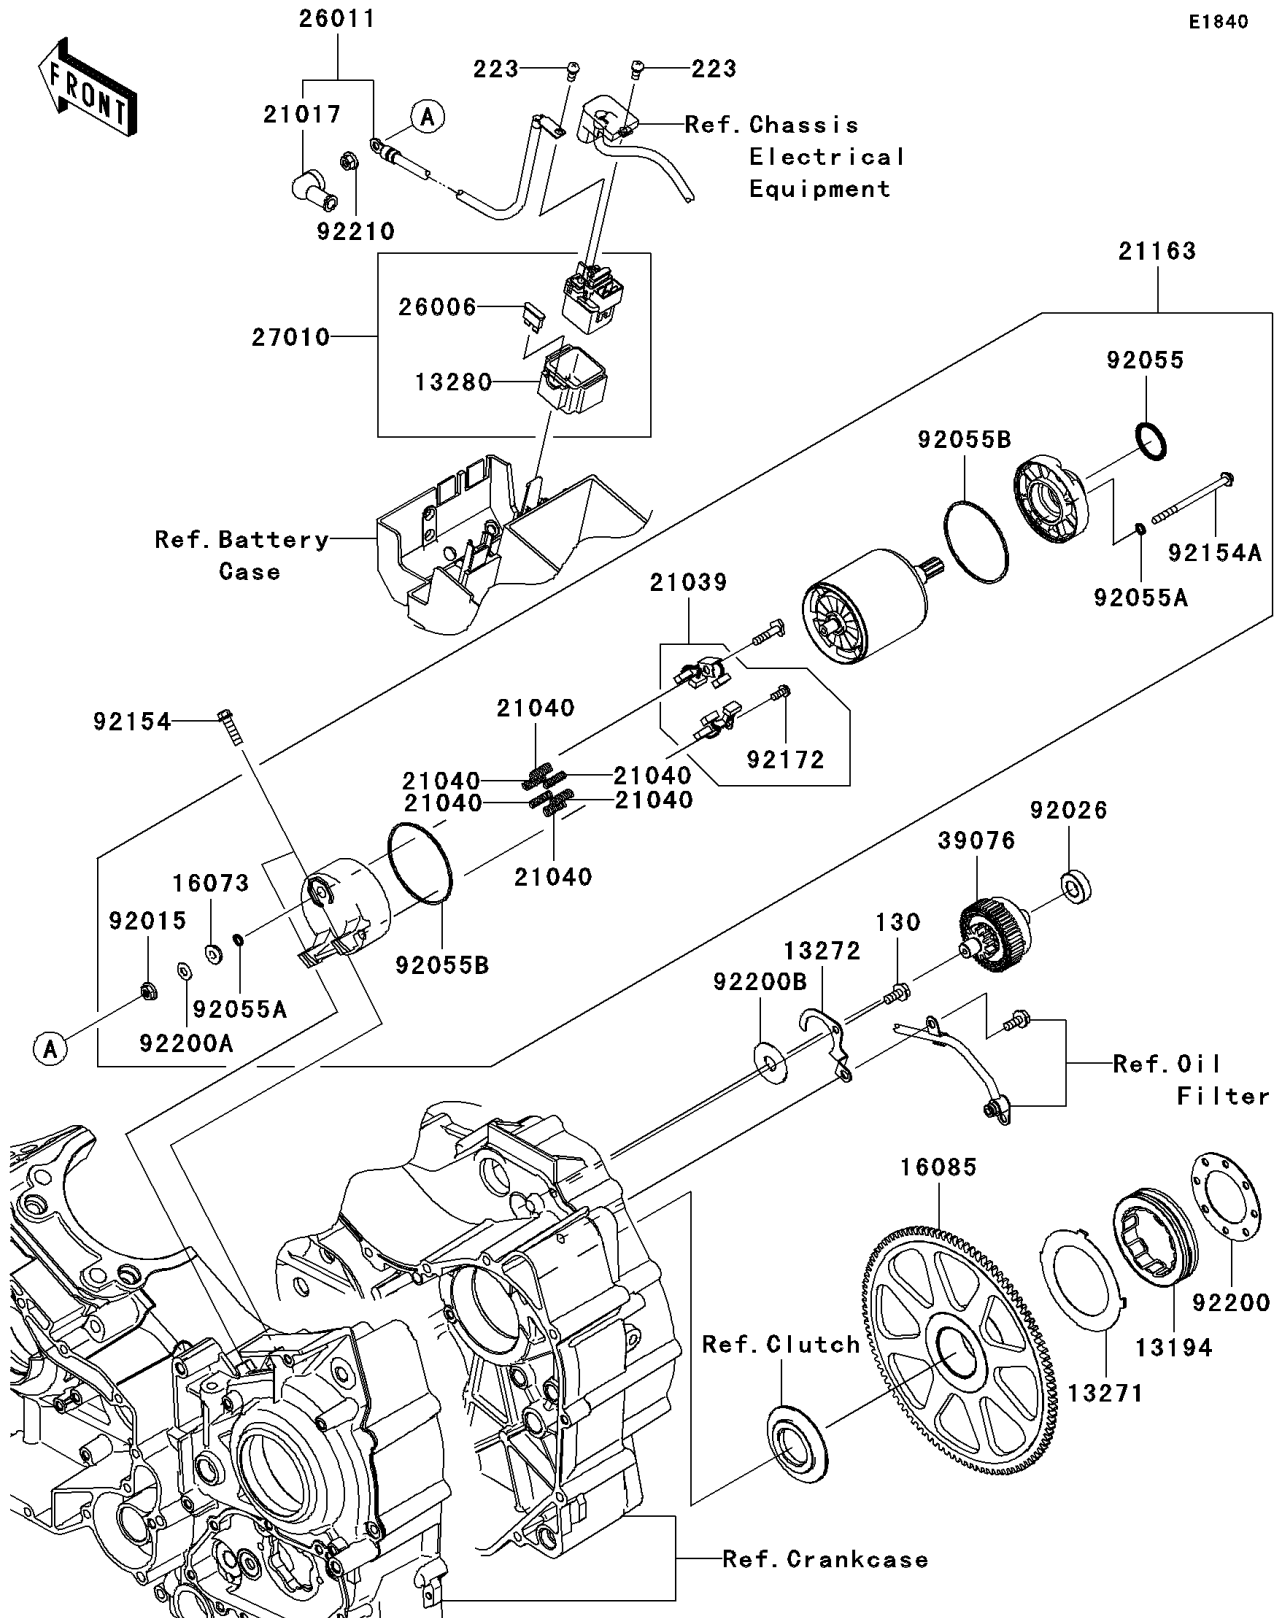

## 2011 VULCAN® 1700 CLASSIC PARTS DIAGRAM

Starter Motor

## 2011 VULCAN® 1700 CLASSIC PARTS LIST

Starter Motor

ITEM NAME	PART NUMBER	QUANTITY
BOLT-FLANGED,6X14 (Ref # 130)	130BA0614	1
SCREW-PAN-WS-CROS,5X10 (Ref # 223)	223AA0510	1
CLUTCH-ONEWAY (Ref # 13194)	13194-0001	1
PLATE (Ref # 13271)	13271-0037	1
PLATE,LIMITER (Ref # 13272)	13272-0673	1
HOLDER (Ref # 13280)	13280-1263	1
INSULATOR (Ref # 16073)	16073-0053	1
GEAR,FREE WHEEL (Ref # 16085)	16085-0121	1
GROMMET,STARTER TERMINAL (Ref # 21017)	21017-017	1
BRUSH (Ref # 21039)	21039-0009	1
SPRING-BRUSH (Ref # 21040)	21040-0003	1
STARTER-ELECTRIC (Ref # 21163)	21163-0055	1
FUSE,BLADE,30A,GREEN (Ref # 26006)	26006-1006	1
WIRE-LEAD (Ref # 26011)	26011-0239	1
SWITCH,MAGNETIC (Ref # 27010)	27010-1446	1
LIMITER,STARTER IDLE GEAR (Ref # 39076)	39076-0017	1
NUT,STARTER MOTOR (Ref # 92015)	92015-1476	1
SPACER,12.3X25X8.1 (Ref # 92026)	92026-0127	1
RING-0 (Ref # 92055)	92055-1276	1
RING-0,4.5X2.0 (Ref # 92055A)	92055-1370	1
RING-0,STARTER MOTOR (Ref # 92055B)	92055-1381	1
BOLT,FLANGED-SMALL,6X22 (Ref # 92154)	92154-0198	1
BOLT (Ref # 92154A)	92154-0265	1
SCREW (Ref # 92172)	92172-0334	1
WASHER,44X73.5X1.2 (Ref # 92200)	92200-0019	1
WASHER (Ref # 92200A)	92200-0386	1
WASHER,12X34X1.6 (Ref # 92200B)	92200-0478	1
NUT,6MM (Ref # 92210)	92210-0188	1