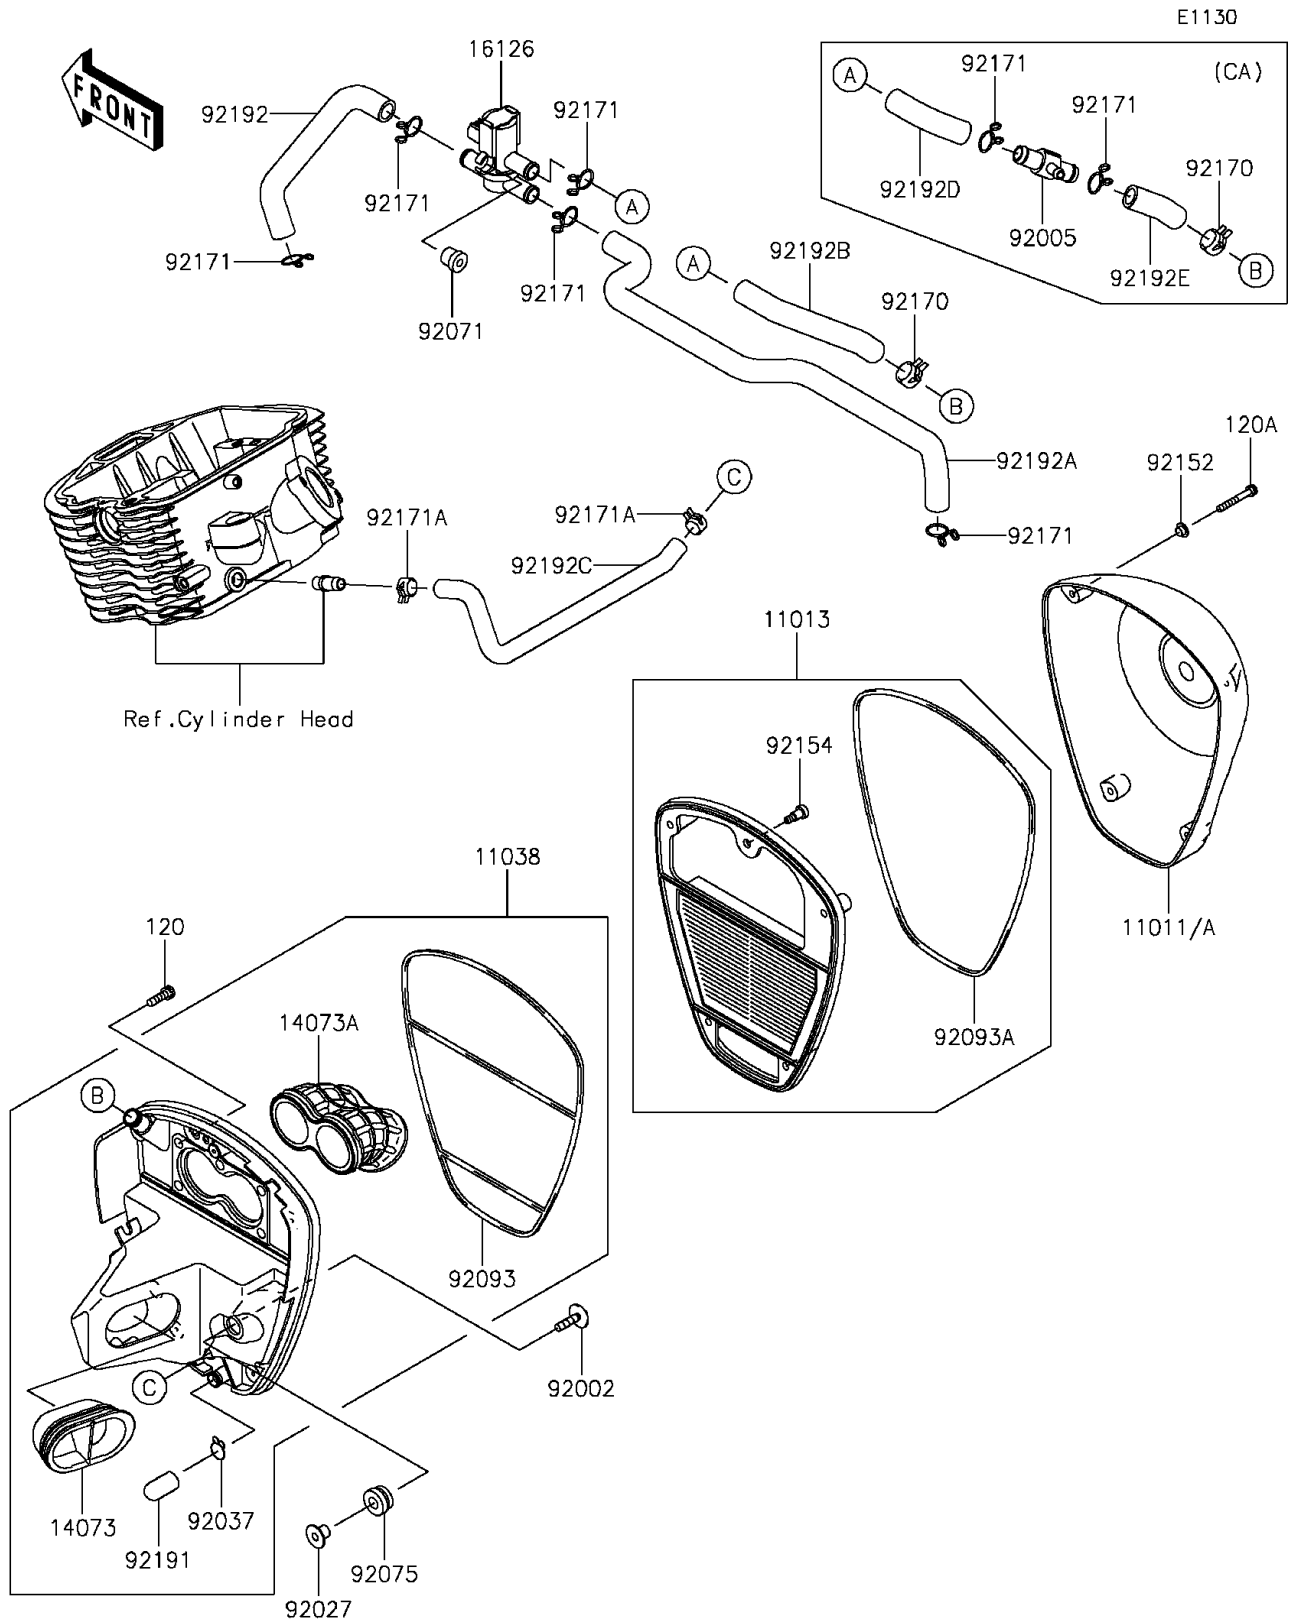

# 2014 VULCAN® 900 CUSTOM PARTS DIAGRAM

## 2014 VULCAN® 900 CUSTOM PARTS LIST

### Air Cleaner

ITEM NAME	PART NUMBER	QUANTITY
BOLT-SOCKET,6X18 (Ref # 120)	120CA0618	5
BOLT-SOCKET,5X35 (Ref # 120A)	120CC0535	4
CASE-AIR FILTER (Ref # 11011A)	11011-0142	1
ELEMENT-AIR FILTER (Ref # 11013)	11013-0015	1
CASE-ASSY-AIR FILTER (Ref # 11038)	11038-0015	1
DUCT,INTAKE (Ref # 14073)	14073-0103	1
DUCT,THROTTLE BODY (Ref # 14073A)	14073-0104	1
VALVE,AIR SWITCHING (Ref # 16126)	16126-1437	1
BOLT,6X25 (Ref # 92002)	92002-1135	2
COLLAR,L=12 (Ref # 92027)	92027-1062	2
CLAMP,14.5MM (Ref # 92037)	92037-1900	1
GROMMET (Ref # 92071)	92071-0026	1
DAMPER,RUBBER (Ref # 92075)	92075-1123	2
SEAL (Ref # 92093)	92093-0054	1
SEAL (Ref # 92093A)	92093-0057	1
COLLAR (Ref # 92152)	92152-0451	4
BOLT,SOCKET,5X16.5 (Ref # 92154)	92154-0120	1
CLAMP (Ref # 92170)	92170-1989	1
CLAMP (Ref # 92171A)	92171-1441	2
TUBE (Ref # 92191)	92191-1704	1
TUBE,ASV-FR HEAD (Ref # 92192)	92192-0266	1
TUBE,ASV-RR HEAD (Ref # 92192A)	92192-0267	1
TUBE,BLOWBY (Ref # 92192C)	92192-0269	1
FITTING (Ref # 92005)	92005-0054	1
CLAMP (Ref # 92171)	92171-0790	5
CLAMP (Ref # 92171)	92171-0790	7
TUBE,A/C-ASV (Ref # 92192B)	92192-0268	1
TUBE,ASV-FITTING (Ref # 92192D)	92192-0345	1
TUBE,A/C-FITTING (Ref # 92192E)	92192-0510	1