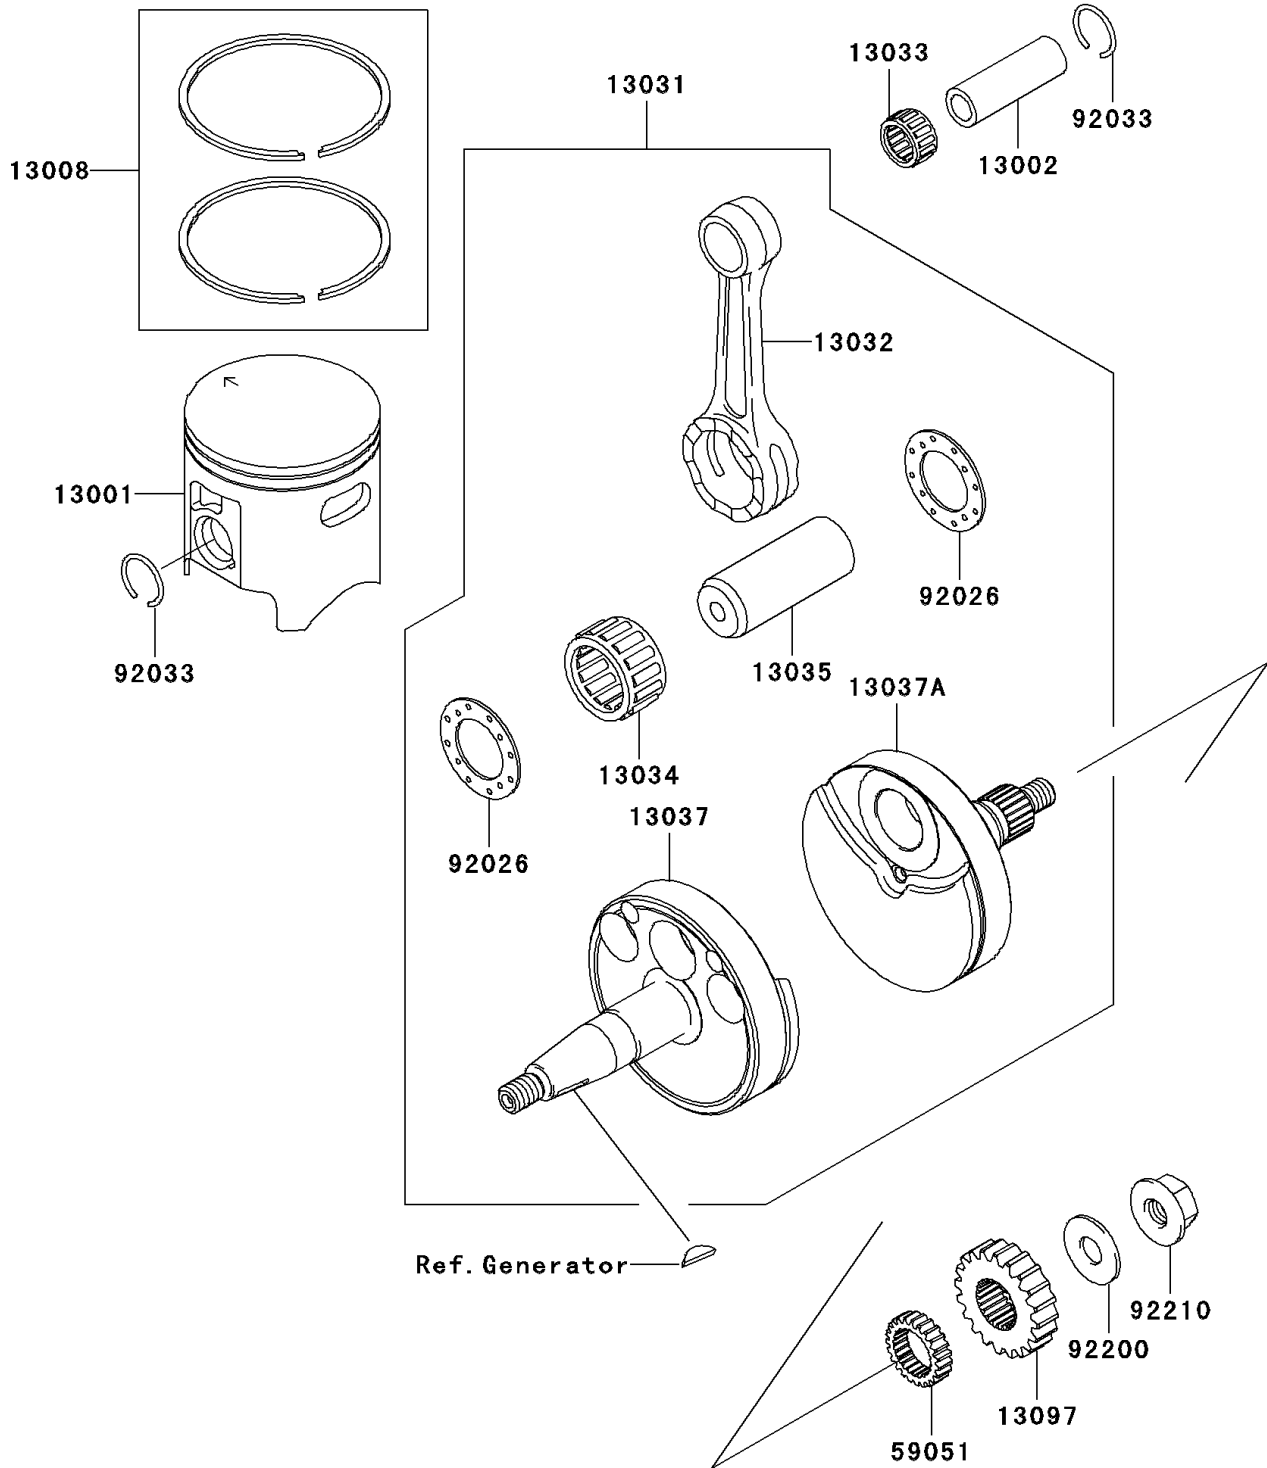

2007 KX100 PARTS DIAGRAM

Crankshaft/Piston(s)

E1320

2007 KX100 PARTS LIST

Crankshaft/Piston(s)

ITEM NAME	PART NUMBER	QUANTITY
PISTON-ENGINE (Ref # 13001)	13001-0037	1
PIN-PISTON (Ref # 13002)	13002-1018	1
RING-SET-PISTON (Ref # 13008)	13008-1107	1
CRANKSHAFT-COMP (Ref # 13031)	13031-0040	1
ROD-CONNECTING (Ref # 13032)	13032-1230	1
BEARING-SMALL END (Ref # 13033)	13033-1060	1
BEARING-BIG END,SKTZ 222916EGS (Ref # 13034)	13034-0013	1
PIN-CRANK (Ref # 13035)	13035-1054	1
CRANKSHAFT,LH (Ref # 13037)	13037-0050	1
CRANKSHAFT,RH (Ref # 13037A)	13037-0051	1
GEAR-PRIMARY SPUR,20T (Ref # 13097)	13097-1148	1
GEAR-SPUR,PUMP,23T (Ref # 59051)	59051-1146	1
SPACER,22.2X37X1.0 (Ref # 92026)	92026-1136	1
RING-SNAP (Ref # 92033)	92033-0005	1
WASHER,10.2X25X1.5 (Ref # 92200)	92200-0213	1
NUT,FLANGED,M10XL1.25 (Ref # 92210)	92210-0215	1